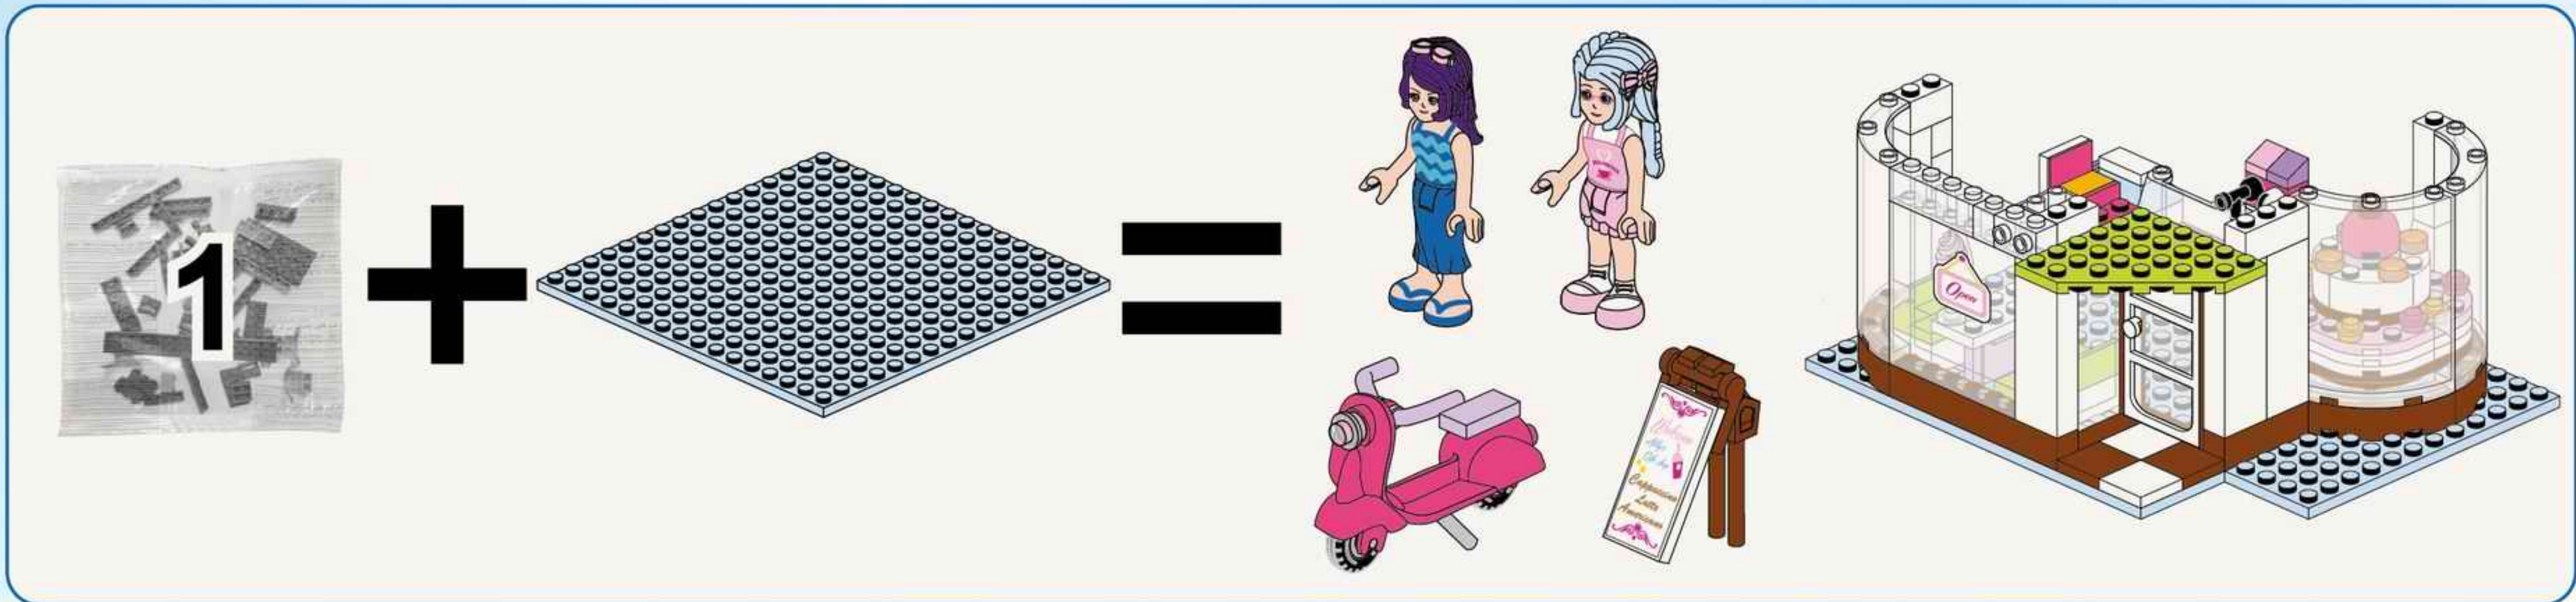

2003

Ages: 6+

Minifigs: X2

PCS: 277

Welcome
Abby's
Cafe shop
Cappuccino
Latte
Americano

ABBY'S CAFE

拆件器使用方法, 仅为示例

Usage of Brick Separator, Just for the sample