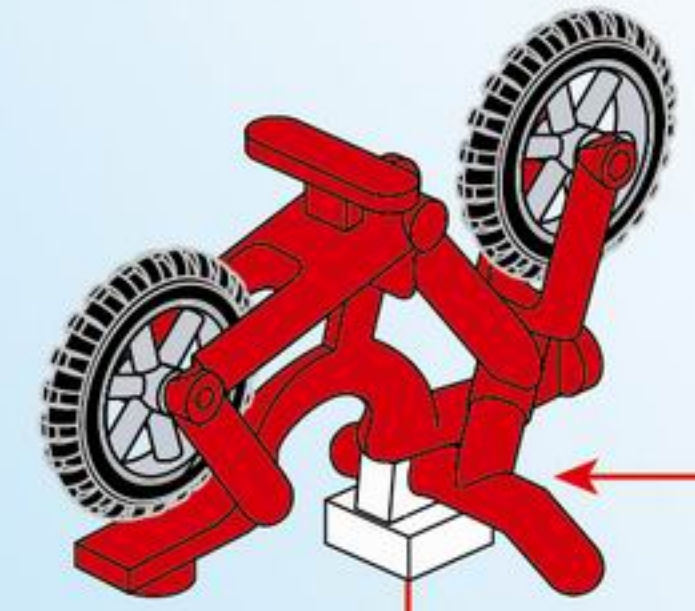

26

- 1x [Blue 1-hole Technic Pin]
- 1x [Green 1-hole Technic Pin]
- 1x [Light Skin Minifigure Head]
- 1x [Light Skin Minifigure Head]
- 2x [Black Wheel with Spokes]
- 4x [White 1-hole Technic Pin]
- 1x [White 1-hole Technic Pin]
- 2x [White 1-hole Technic Pin]
- 1x [Brown Hairpiece]
- 2x [Light Skin Minifigure Arm]
- 2x [Light Skin Minifigure Arm]
- 1x [White Minifigure Torso with Heart]
- 1x [Purple Minifigure Torso with Flower]
- 1x [Blue Minifigure Legs]
- 1x [Green Minifigure Legs]
- 1x [Red Hairpiece]
- 1x [Yellow Handbag]
- 2x [Black Tire]
- 4x [Black Tire]
- 1x [Red Bicycle Frame]
- 1x [Yellow Flower Basket]