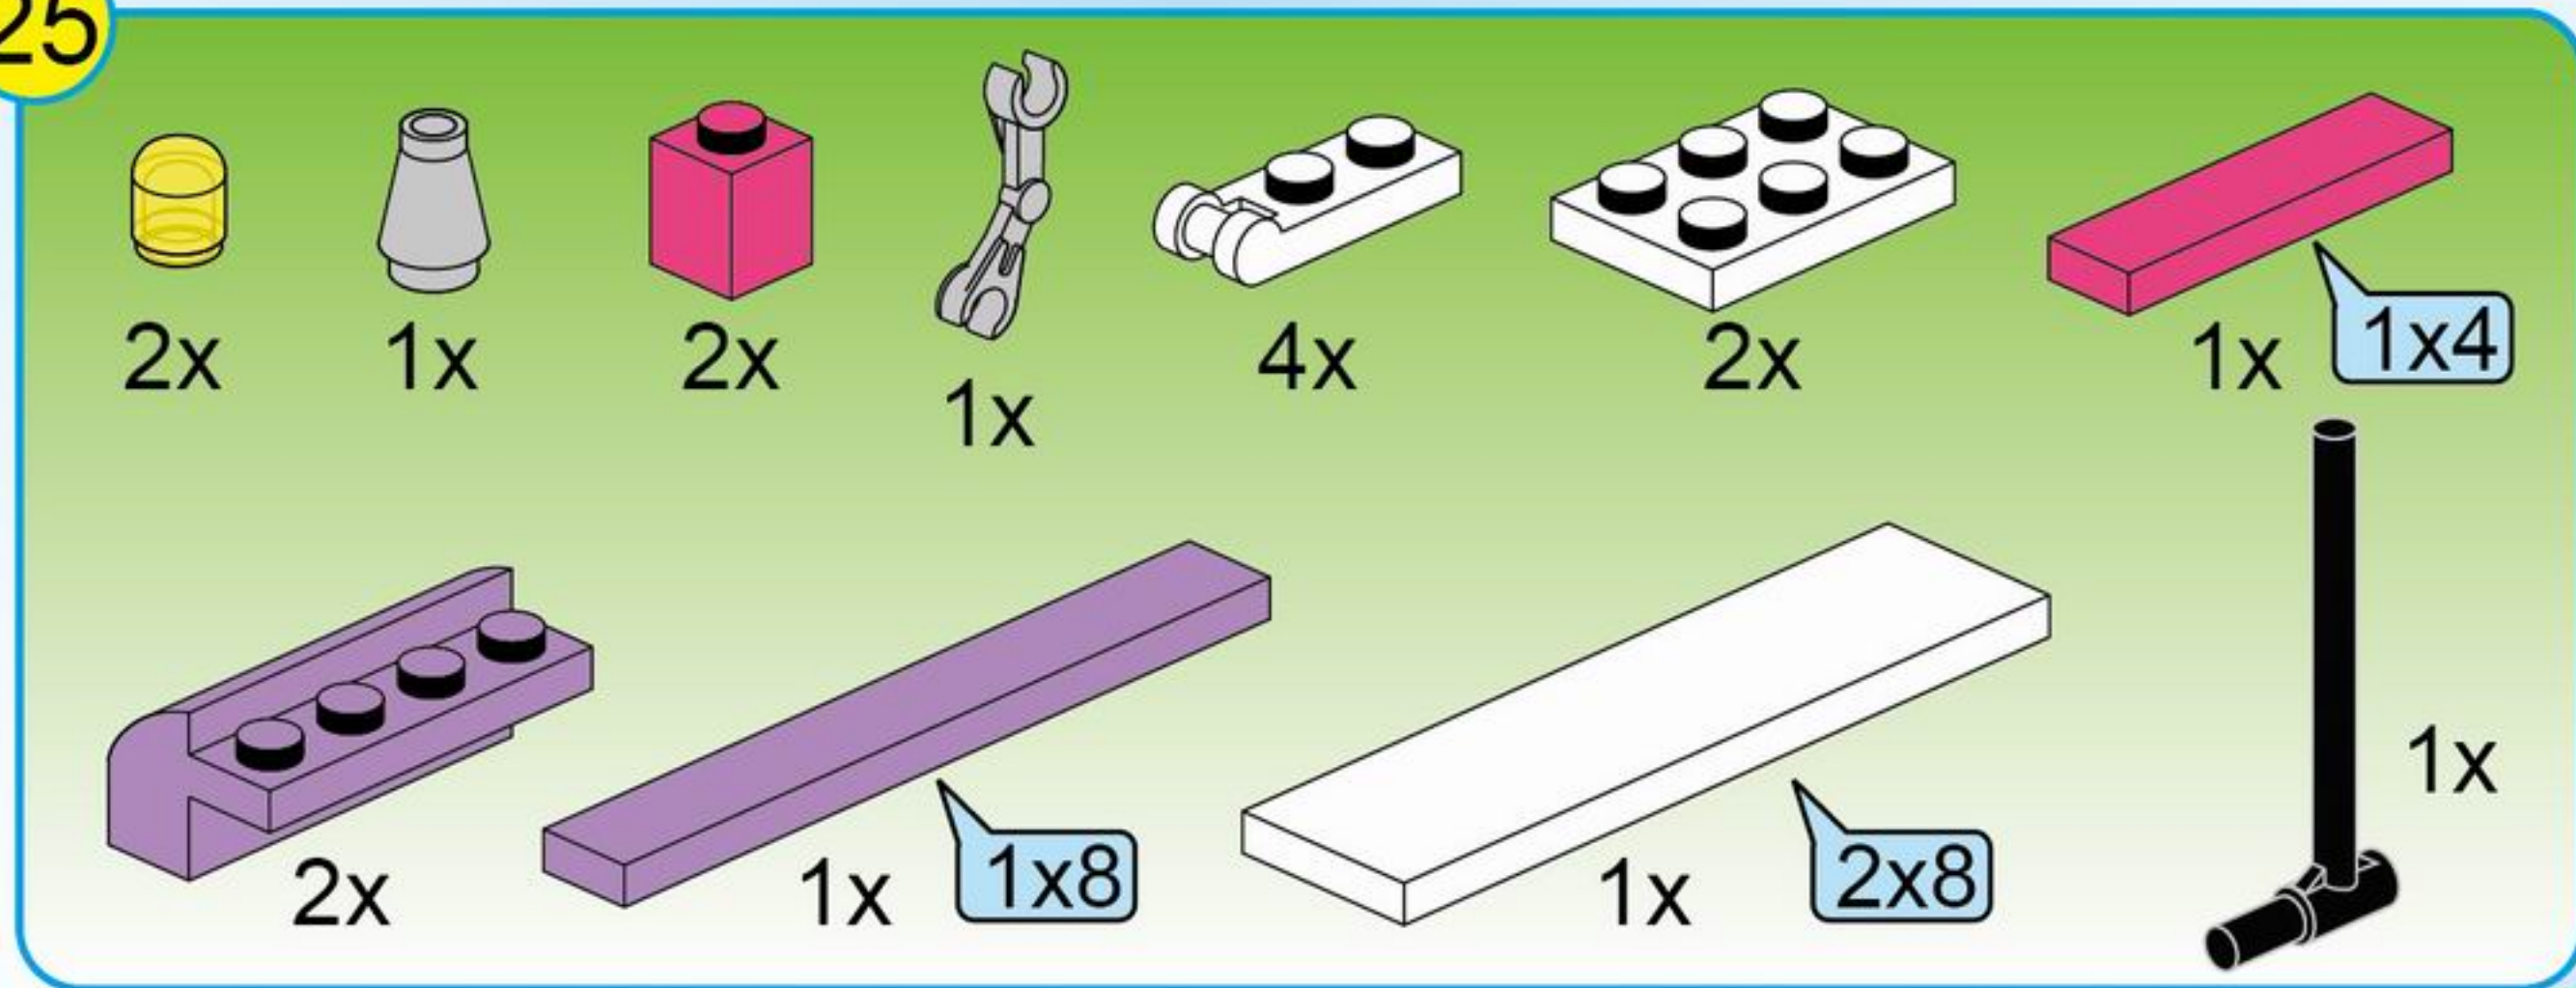

26

- 1x [Blue 1-hole Technic Pin]
- 1x [Green 1-hole Technic Pin]
- 1x [Light Skin Minifigure Head]
- 1x [Light Skin Minifigure Head]
- 2x [Black Wheel with Spokes]
- 4x [White 1-hole Technic Pin]
- 1x [White 1-hole Technic Pin]
- 2x [White 1-hole Technic Pin]
- 1x [Brown Hairpiece]
- 2x [Light Skin Minifigure Arm]
- 2x [Light Skin Minifigure Arm]
- 1x [White Minifigure Torso with Heart]
- 1x [Purple Minifigure Torso with Flower]
- 1x [Blue Minifigure Legs]
- 1x [Green Minifigure Legs]
- 1x [Red Hairpiece]
- 1x [Yellow Handbag]
- 2x [Black Tire]
- 4x [Black Tire]
- 1x [Red Bicycle Frame]
- 1x [Yellow Flower Basket]