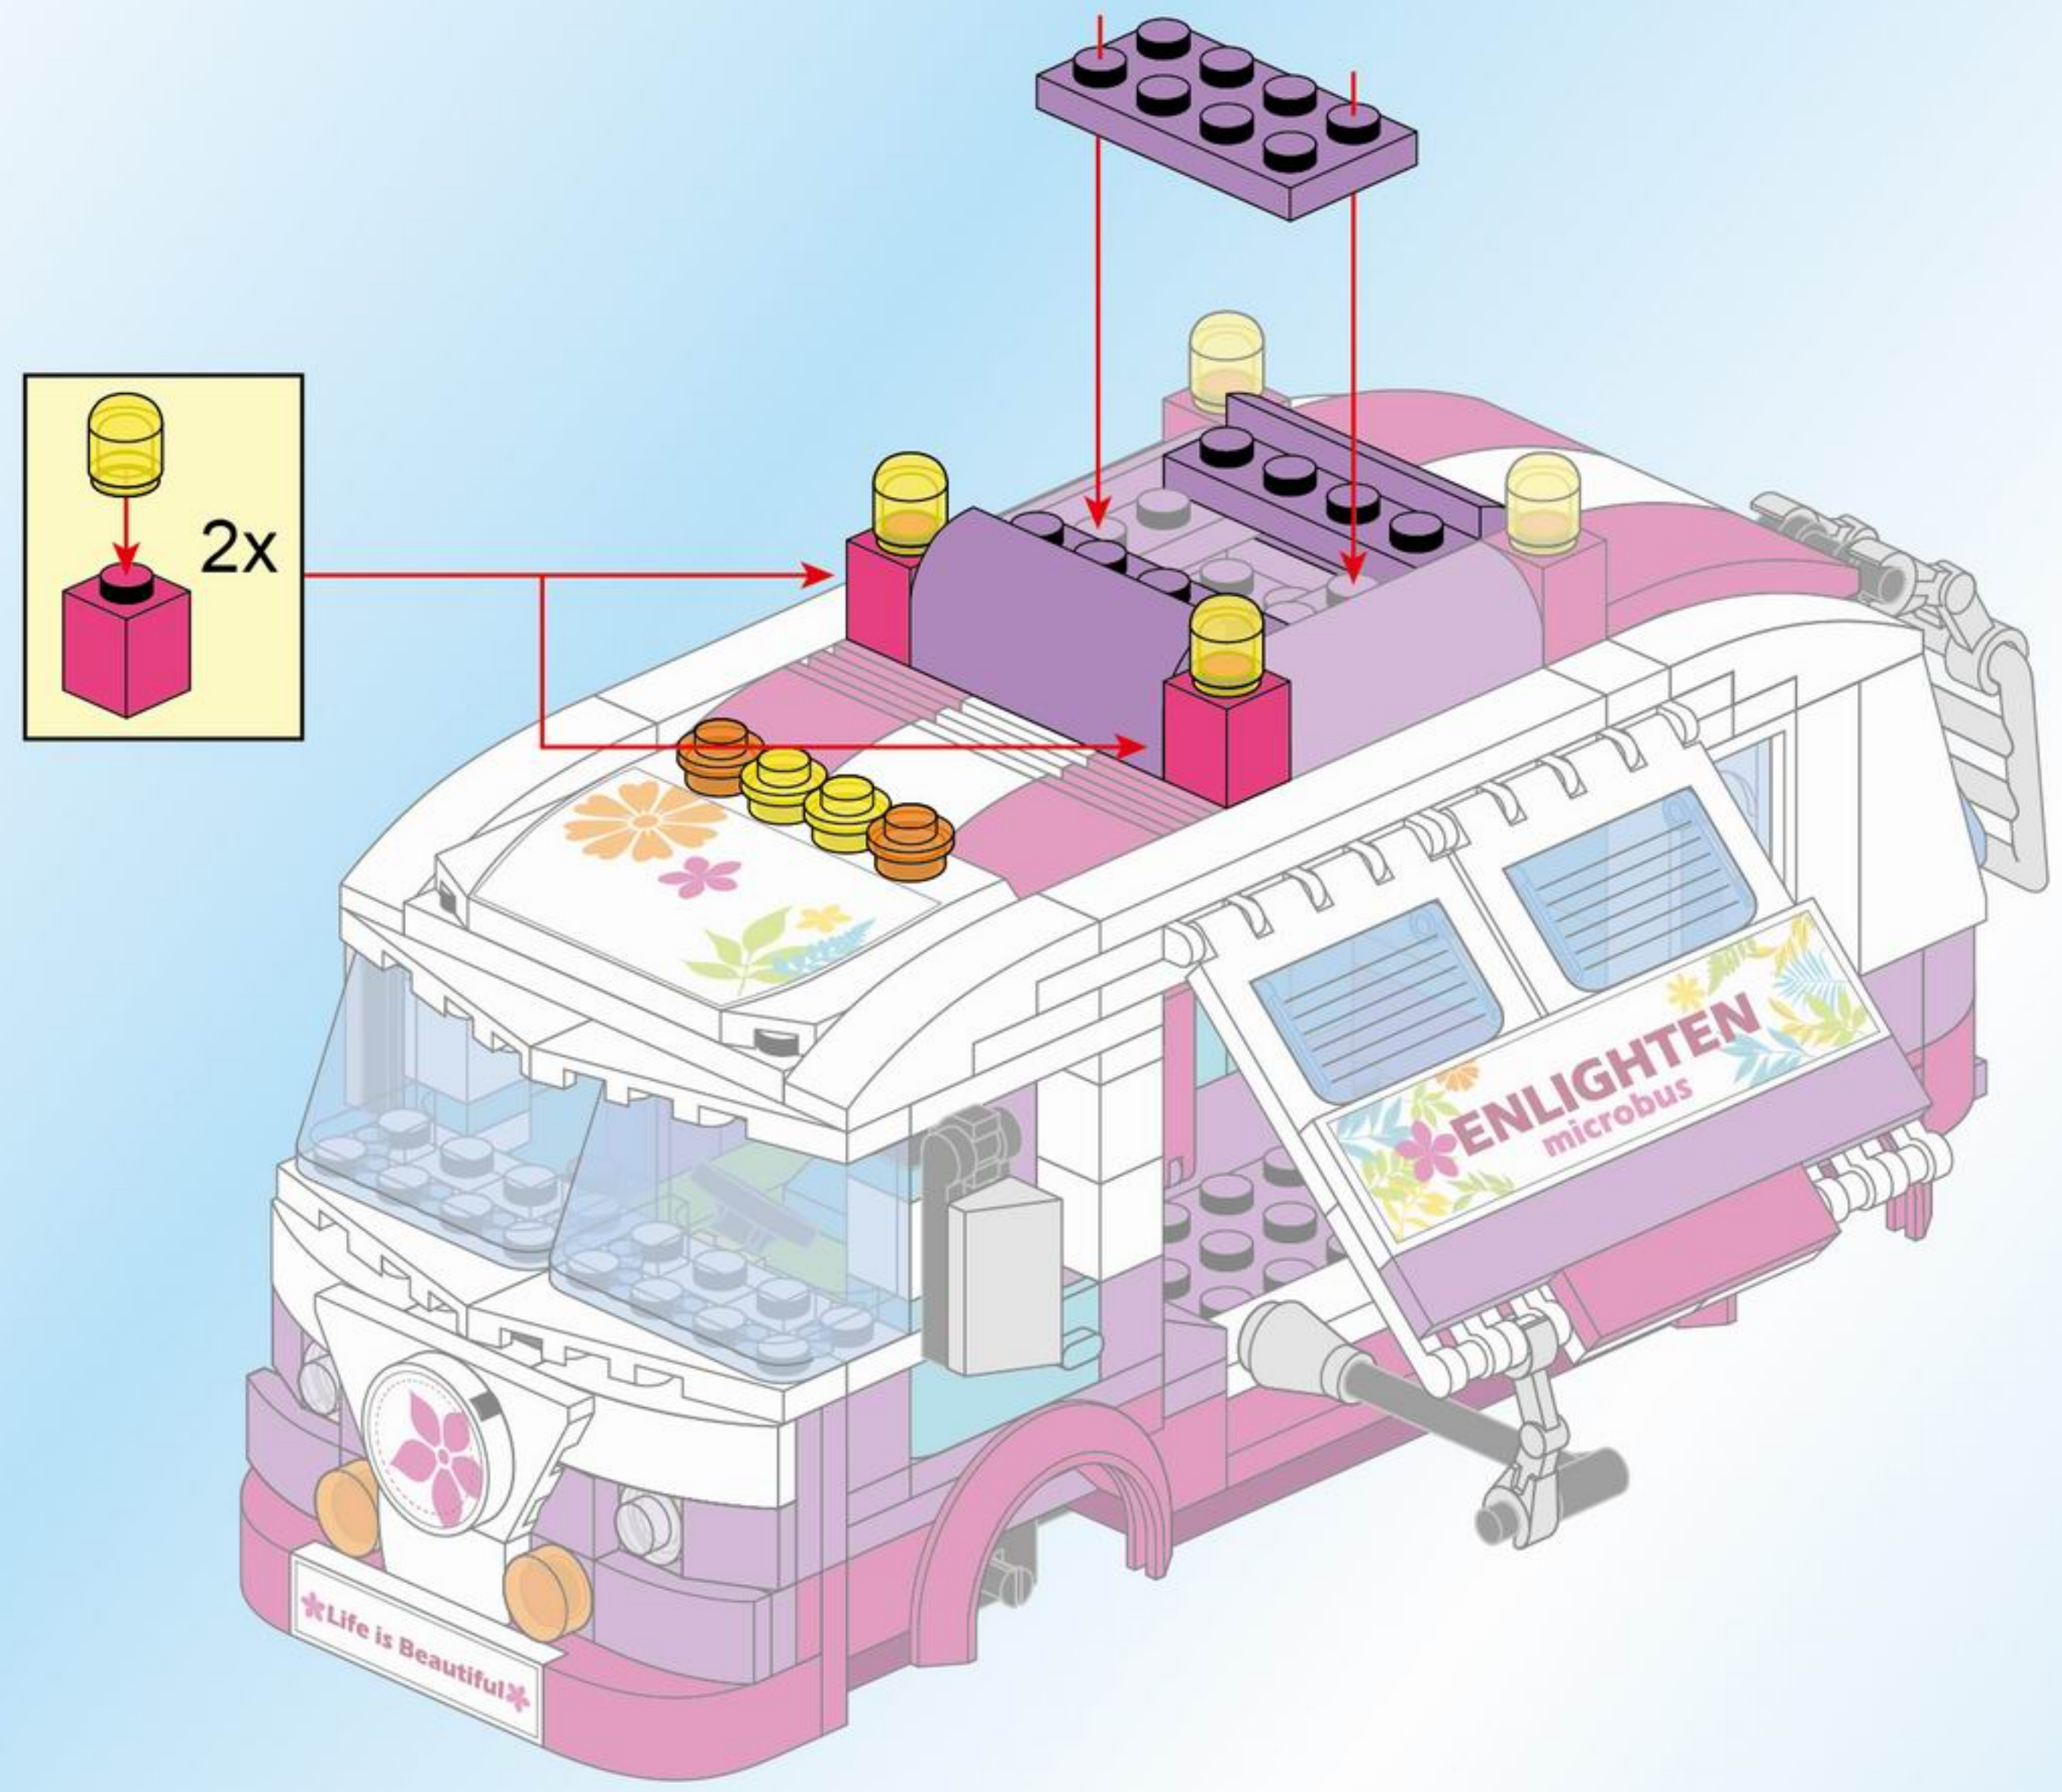

26

- 1x [Blue 1-hole Technic Pin]
- 1x [Green 1-hole Technic Pin]
- 1x [Light Skin Minifigure Head]
- 1x [Light Skin Minifigure Head]
- 2x [Black Wheel with Spokes]
- 4x [White 1-hole Technic Pin]
- 1x [White 1-hole Technic Pin]
- 2x [White 1-hole Technic Pin]
- 1x [Brown Hairpiece]
- 2x [Light Skin Minifigure Arm]
- 2x [Light Skin Minifigure Arm]
- 1x [White Minifigure Torso with Heart]
- 1x [Purple Minifigure Torso with Flower]
- 1x [Blue Minifigure Legs]
- 1x [Green Minifigure Legs]
- 1x [Red Hairpiece]
- 1x [Yellow Handbag]
- 2x [Black Tire]
- 4x [Black Tire]
- 1x [Red Bicycle Frame]
- 1x [Yellow Flower Basket]