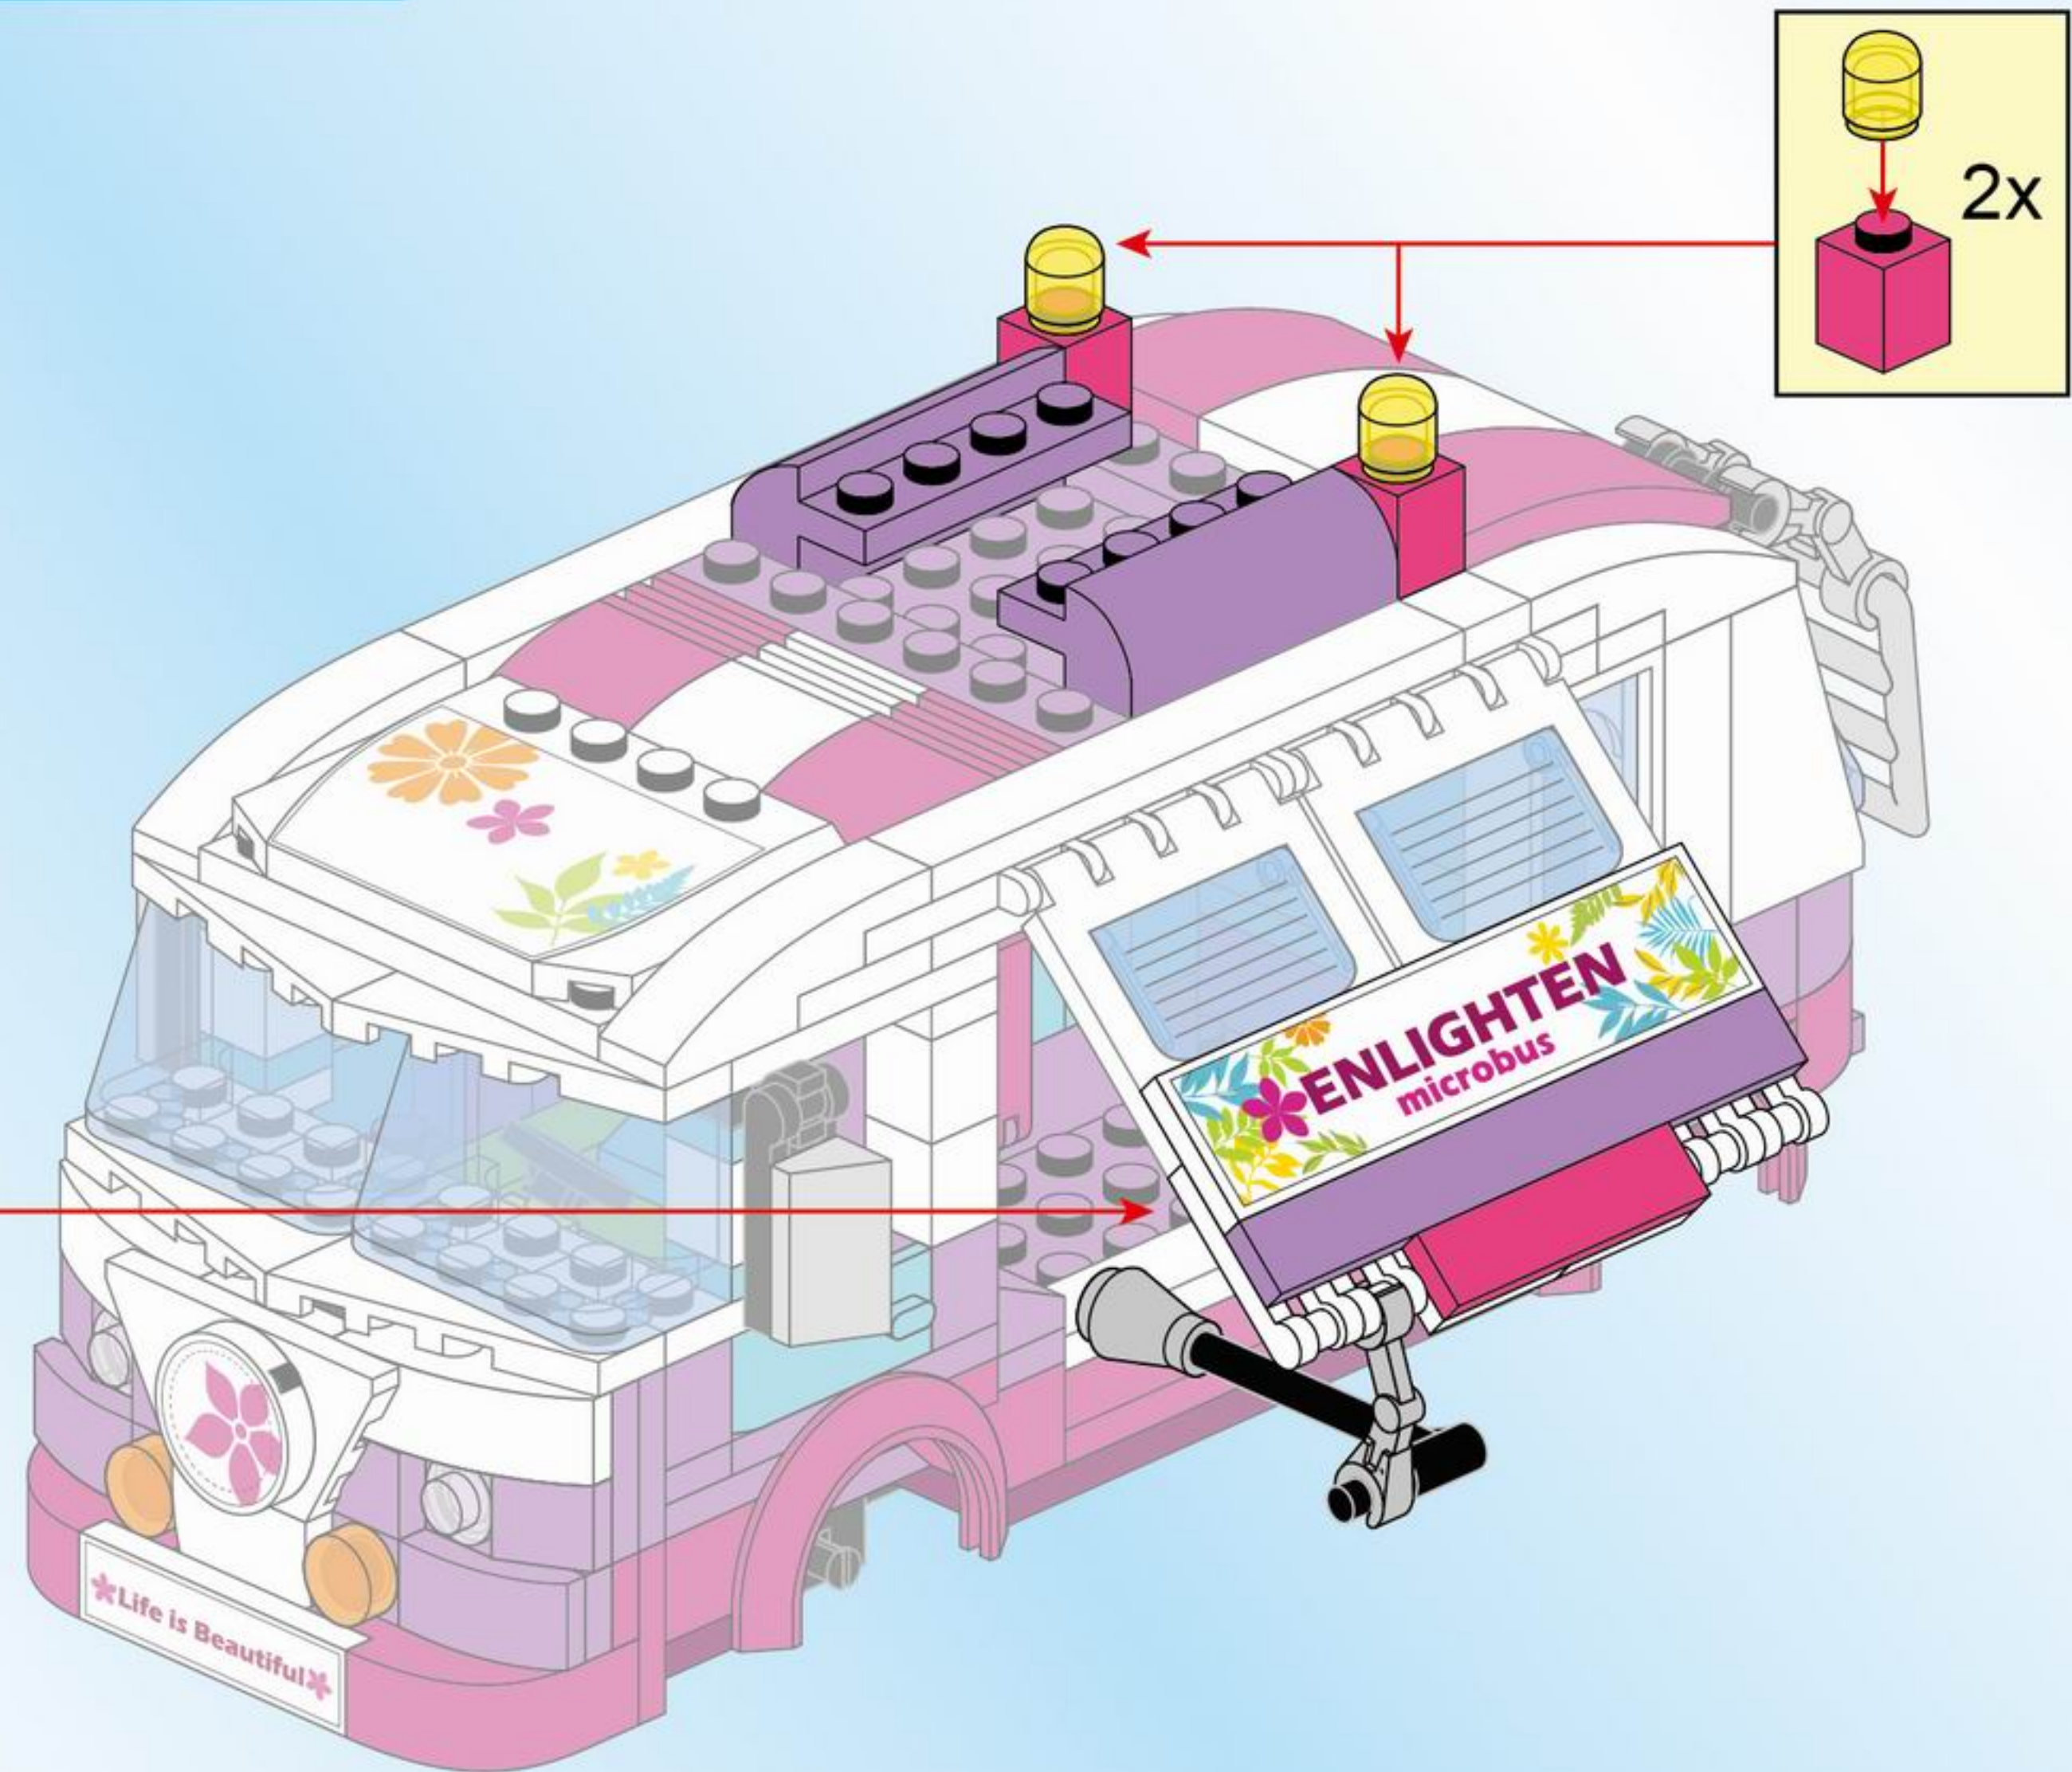

26

- 1x [Blue 1-hole Technic Pin]
- 1x [Green 1-hole Technic Pin]
- 1x [Light Skin Minifigure Head]
- 1x [Light Skin Minifigure Head]
- 2x [Black Wheel with Spokes]
- 4x [White 1-hole Technic Pin]
- 1x [White 1-hole Technic Pin]
- 2x [White 1-hole Technic Pin]
- 1x [Brown Hairpiece]
- 2x [Light Skin Minifigure Arm]
- 2x [Light Skin Minifigure Arm]
- 1x [White Minifigure Torso with Heart]
- 1x [Purple Minifigure Torso with Flower]
- 1x [Blue Minifigure Legs]
- 1x [Green Minifigure Legs]
- 1x [Red Hairpiece]
- 1x [Yellow Handbag]
- 2x [Black Tire]
- 4x [Black Tire]
- 1x [Red Bicycle Frame]
- 1x [Yellow Flower Basket]