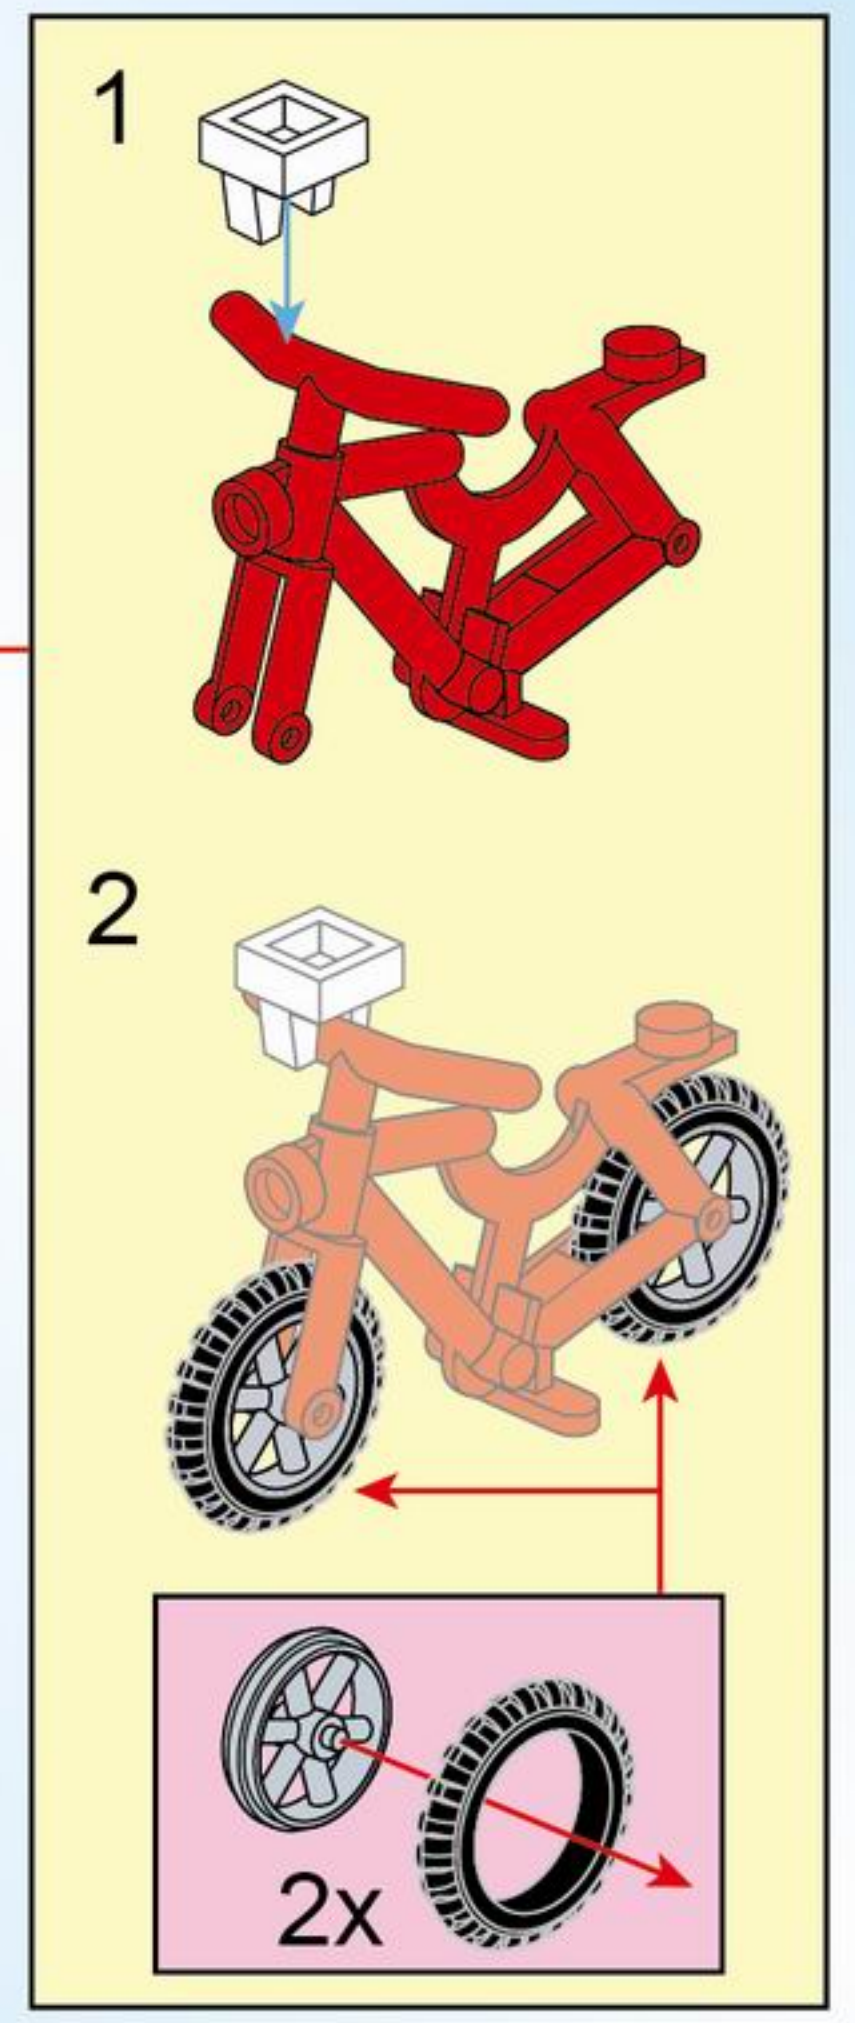

26

- 1x [Blue 1-hole Technic Pin]
- 1x [Green 1-hole Technic Pin]
- 1x [Light Skin Minifigure Head]
- 1x [Light Skin Minifigure Head]
- 2x [Black Wheel with Spokes]
- 4x [White 1-hole Technic Pin]
- 1x [White 1-hole Technic Pin]
- 2x [White 1-hole Technic Pin]
- 1x [Brown Hairpiece]
- 2x [Light Skin Minifigure Arm]
- 2x [Light Skin Minifigure Arm]
- 1x [White Minifigure Torso with Heart]
- 1x [Purple Minifigure Torso with Flower]
- 1x [Blue Minifigure Legs]
- 1x [Green Minifigure Legs]
- 1x [Red Hairpiece]
- 1x [Yellow Handbag]
- 2x [Black Tire]
- 4x [Black Tire]
- 1x [Red Bicycle Frame]
- 1x [Yellow Flower Basket]