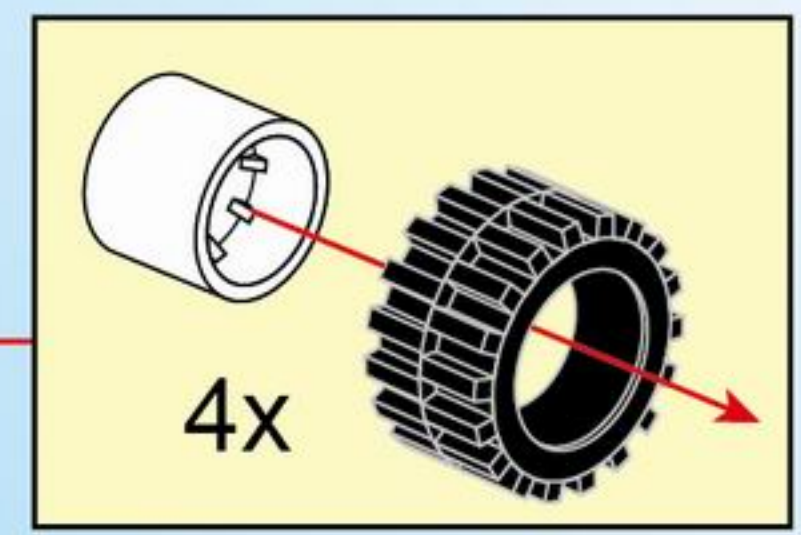

26

- 1x [Blue 1-hole Technic Pin]
- 1x [Green 1-hole Technic Pin]
- 1x [Light Skin Minifigure Head]
- 1x [Light Skin Minifigure Head]
- 2x [Black Wheel with Spokes]
- 4x [White 1-hole Technic Pin]
- 1x [White 1-hole Technic Pin]
- 2x [White 1-hole Technic Pin]
- 1x [Brown Hairpiece]
- 2x [Light Skin Minifigure Arm]
- 2x [Light Skin Minifigure Arm]
- 1x [White Minifigure Torso with Heart]
- 1x [Purple Minifigure Torso with Flower]
- 1x [Blue Minifigure Legs]
- 1x [Green Minifigure Legs]
- 1x [Red Hairpiece]
- 1x [Yellow Handbag]
- 2x [Black Tire]
- 4x [Black Tire]
- 1x [Red Bicycle Frame]
- 1x [Yellow Flower Basket]