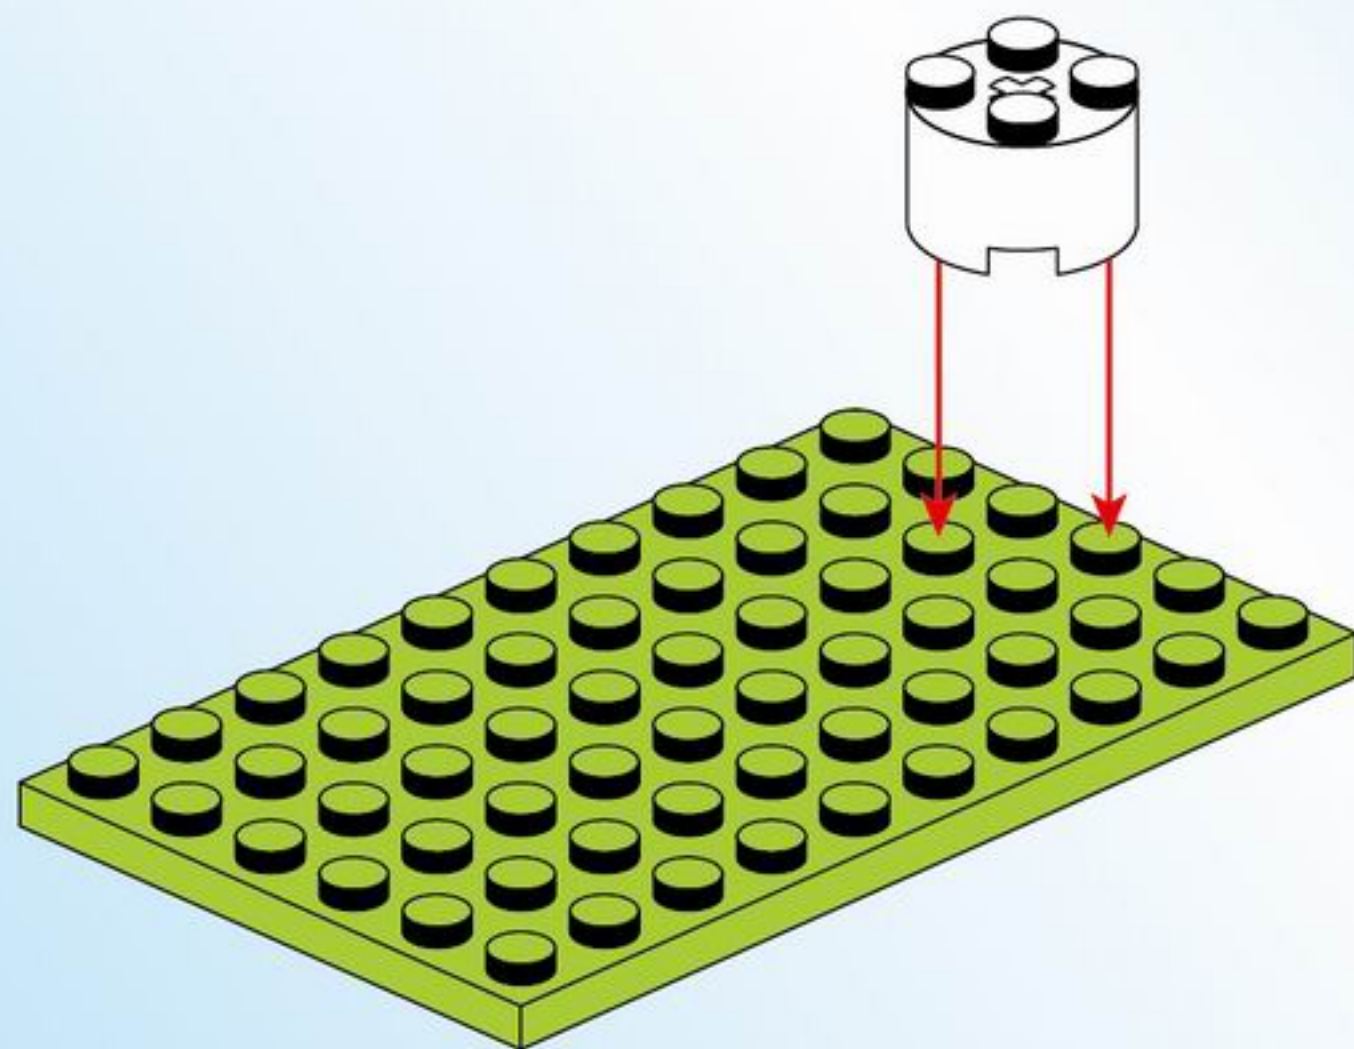

Qman

2004

Ages: 6+

Minifigs: X2

PCS: 319

Cherry

OUTING TRIP BUS

4