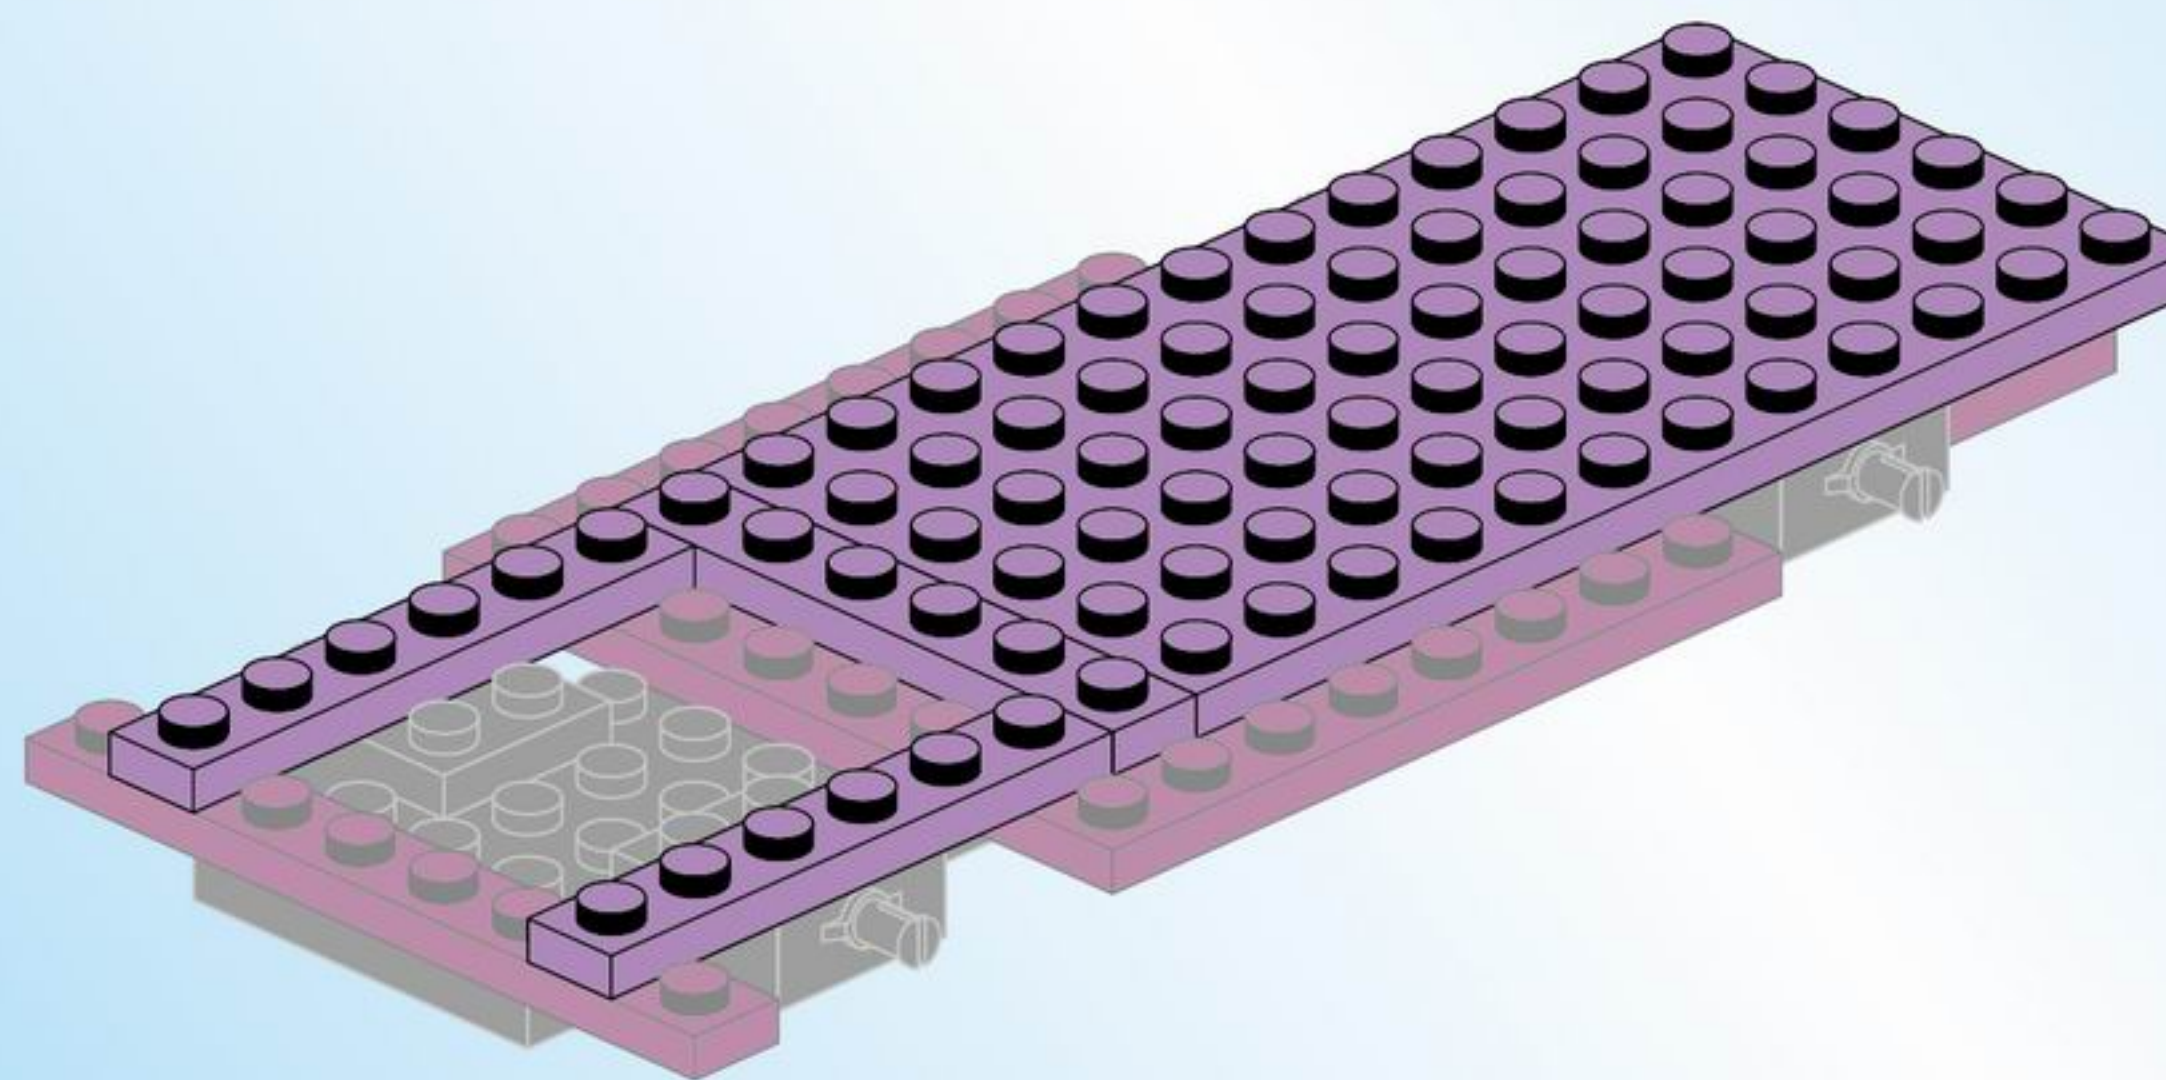

Qman

2004

Ages: 6+

Minifigs: X2

PCS: 319

Cherry

OUTING TRIP BUS

4

2x

2x

2x

2x

1x10

20

1x

1x