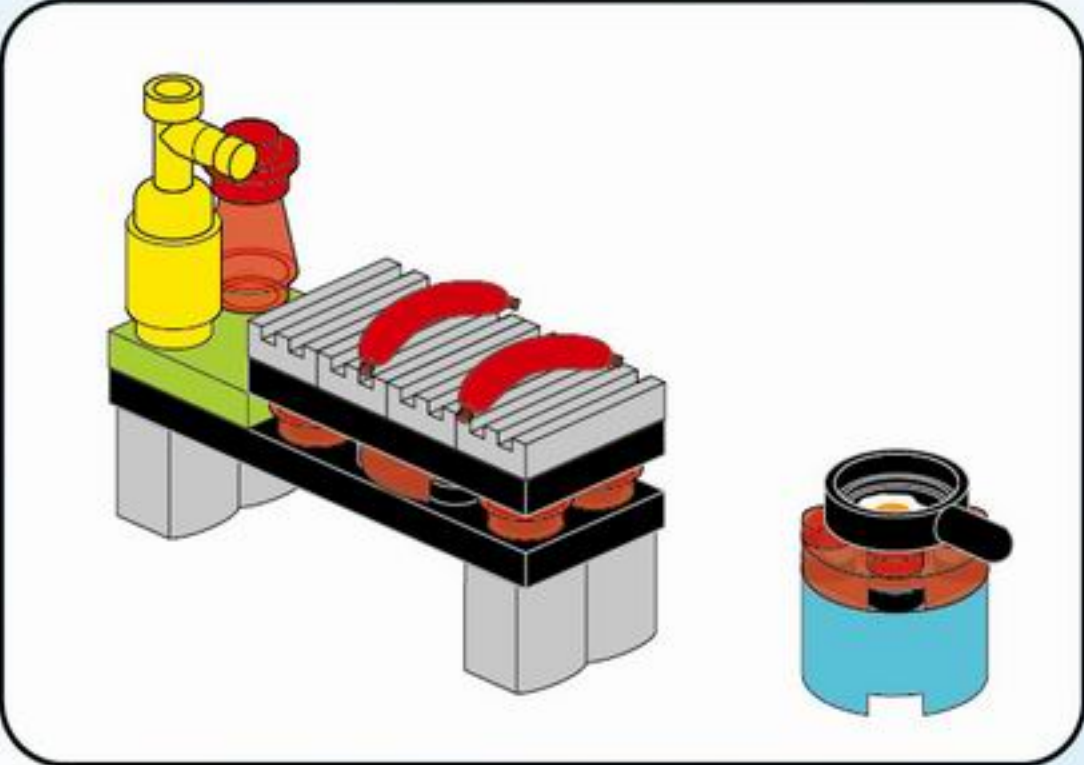

Qman

2004

Ages: 6+

Minifigs: X2

PCS: 319

Cherry

OUTING TRIP BUS

4