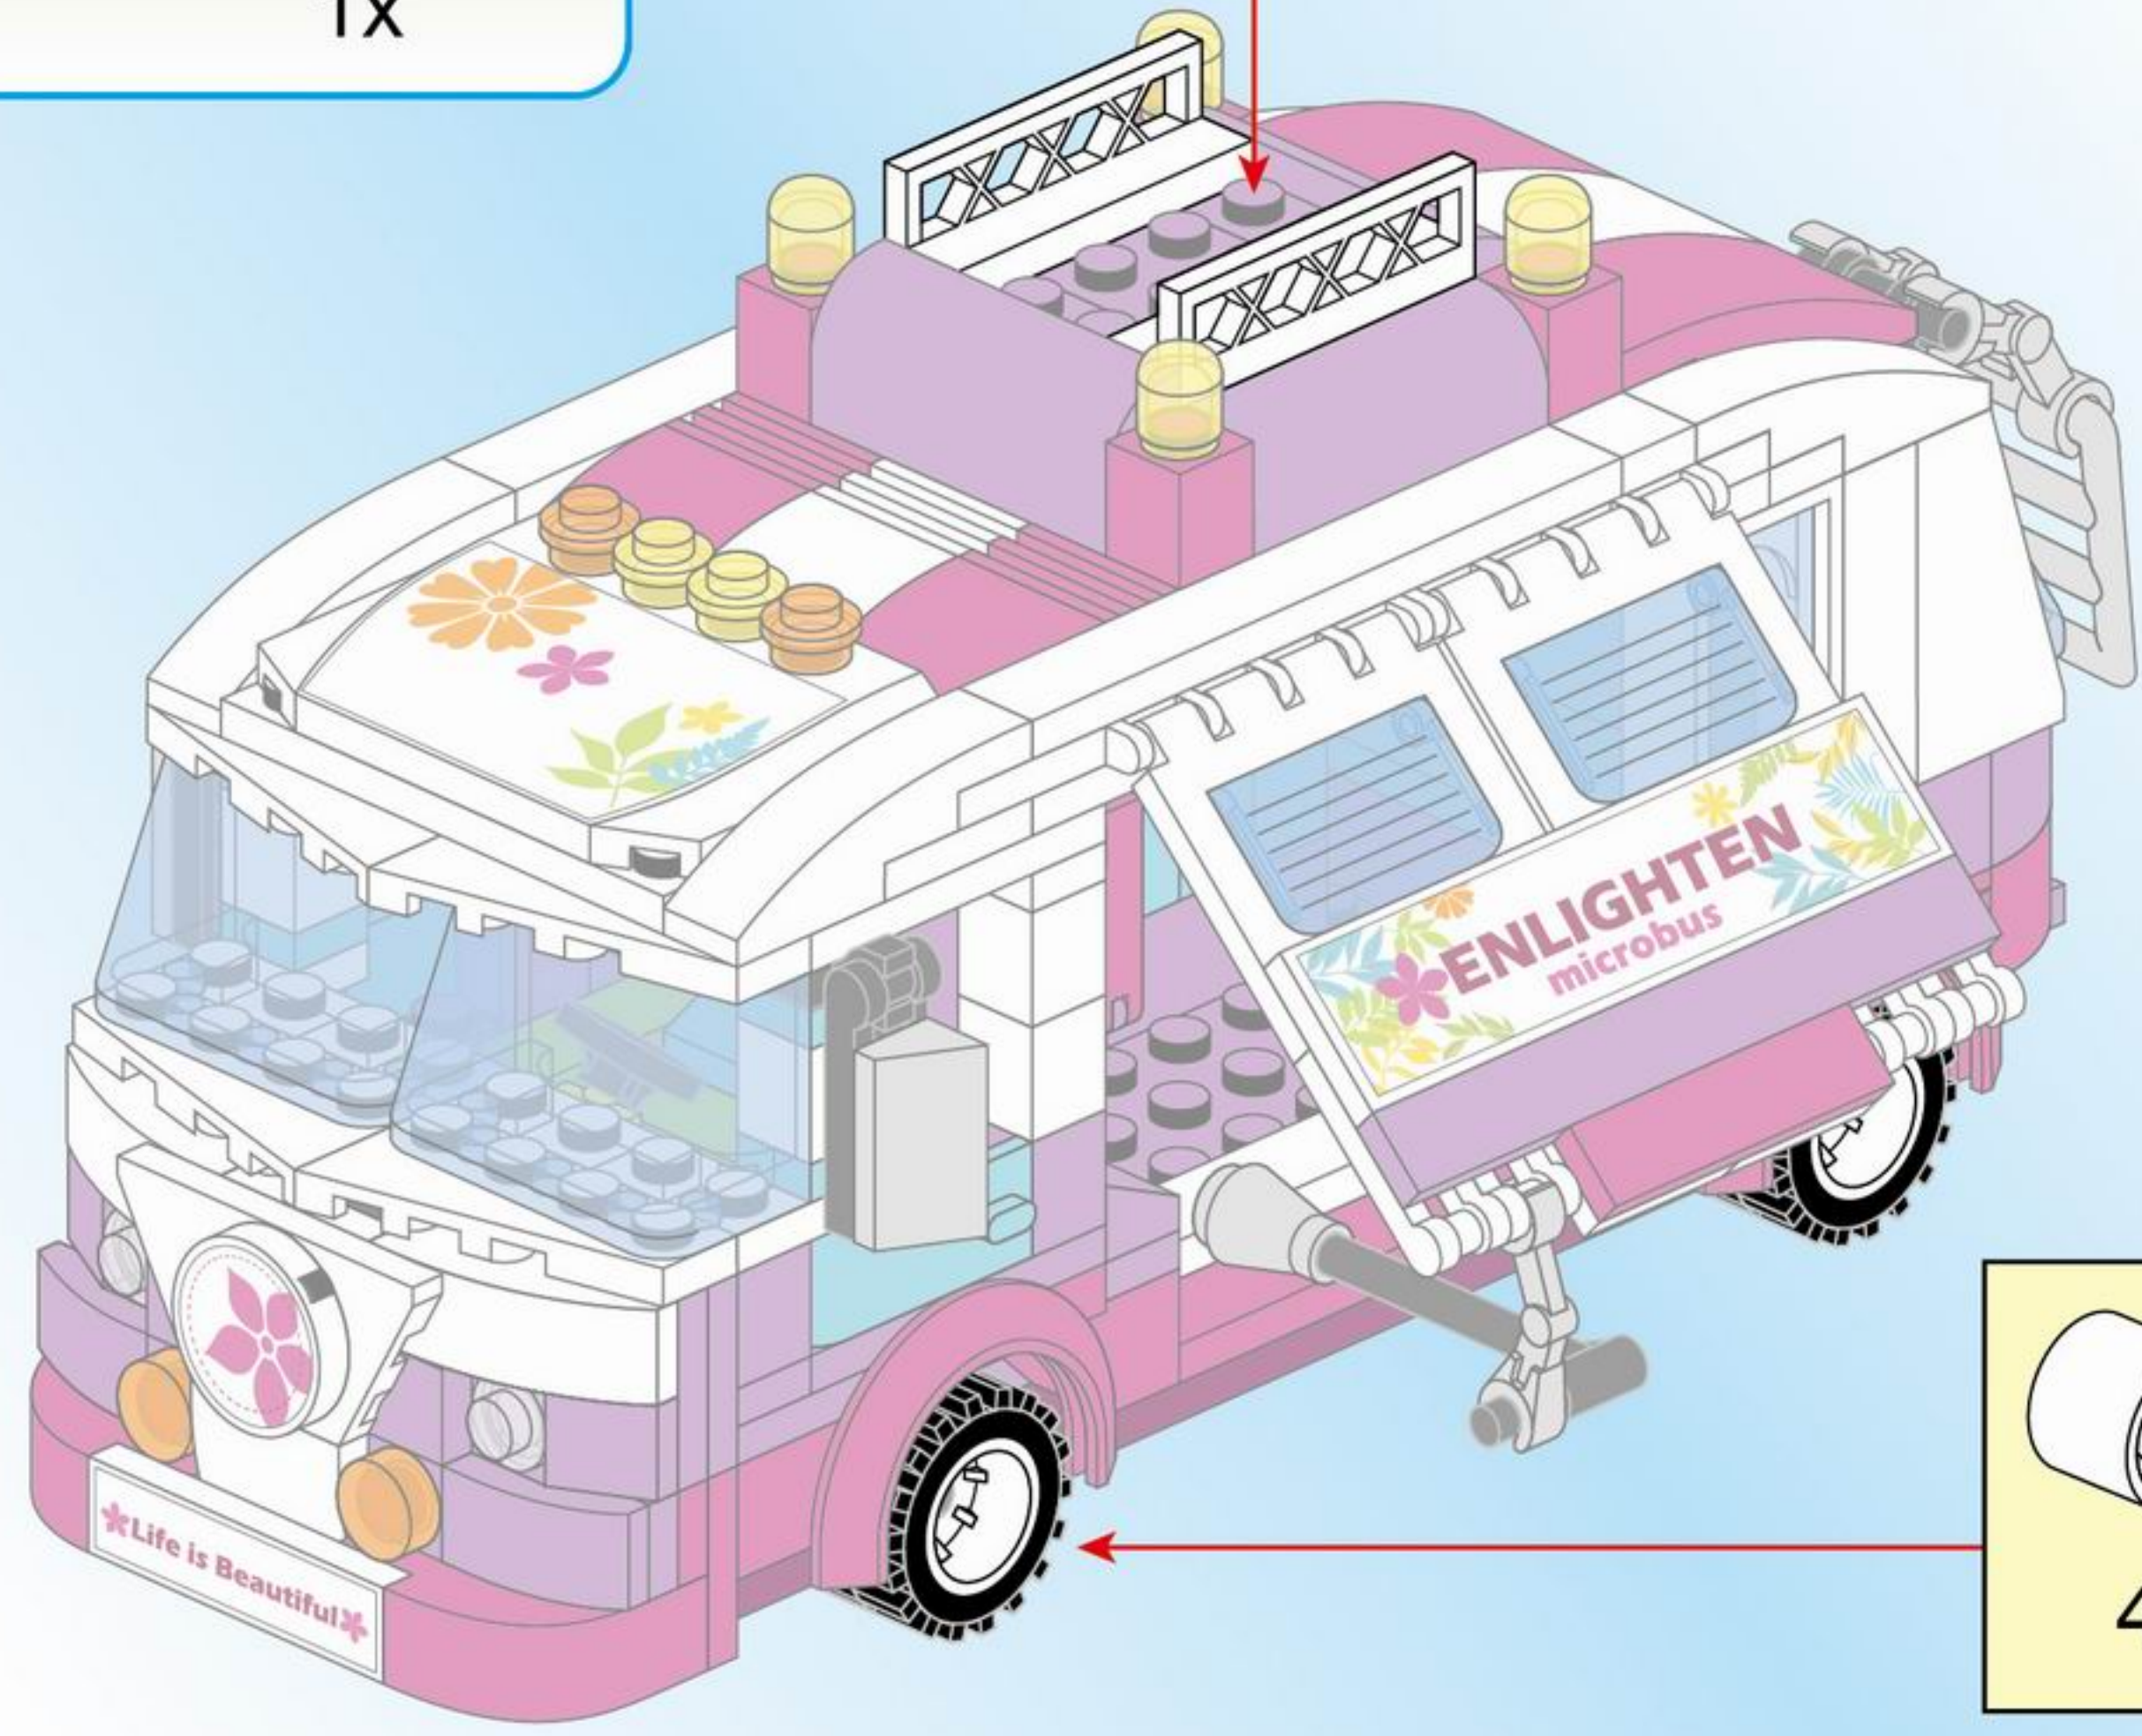

26

- 1x [Blue 1-hole Technic Pin]
- 1x [Green 1-hole Technic Pin]
- 1x [Light Skin Minifigure Head]
- 1x [Light Skin Minifigure Head]
- 2x [Black Wheel with Spokes]
- 4x [White 1-hole Technic Pin]
- 1x [White 1-hole Technic Pin]
- 2x [White 1-hole Technic Pin]
- 1x [Brown Hairpiece]
- 2x [Light Skin Minifigure Arm]
- 2x [Light Skin Minifigure Arm]
- 1x [White Minifigure Torso with Heart]
- 1x [Purple Minifigure Torso with Flower]
- 1x [Blue Minifigure Legs]
- 1x [Green Minifigure Legs]
- 1x [Red Hairpiece]
- 1x [Yellow Handbag]
- 2x [Black Tire]
- 4x [Black Tire]
- 1x [Red Bicycle Frame]
- 1x [Yellow Flower Basket]