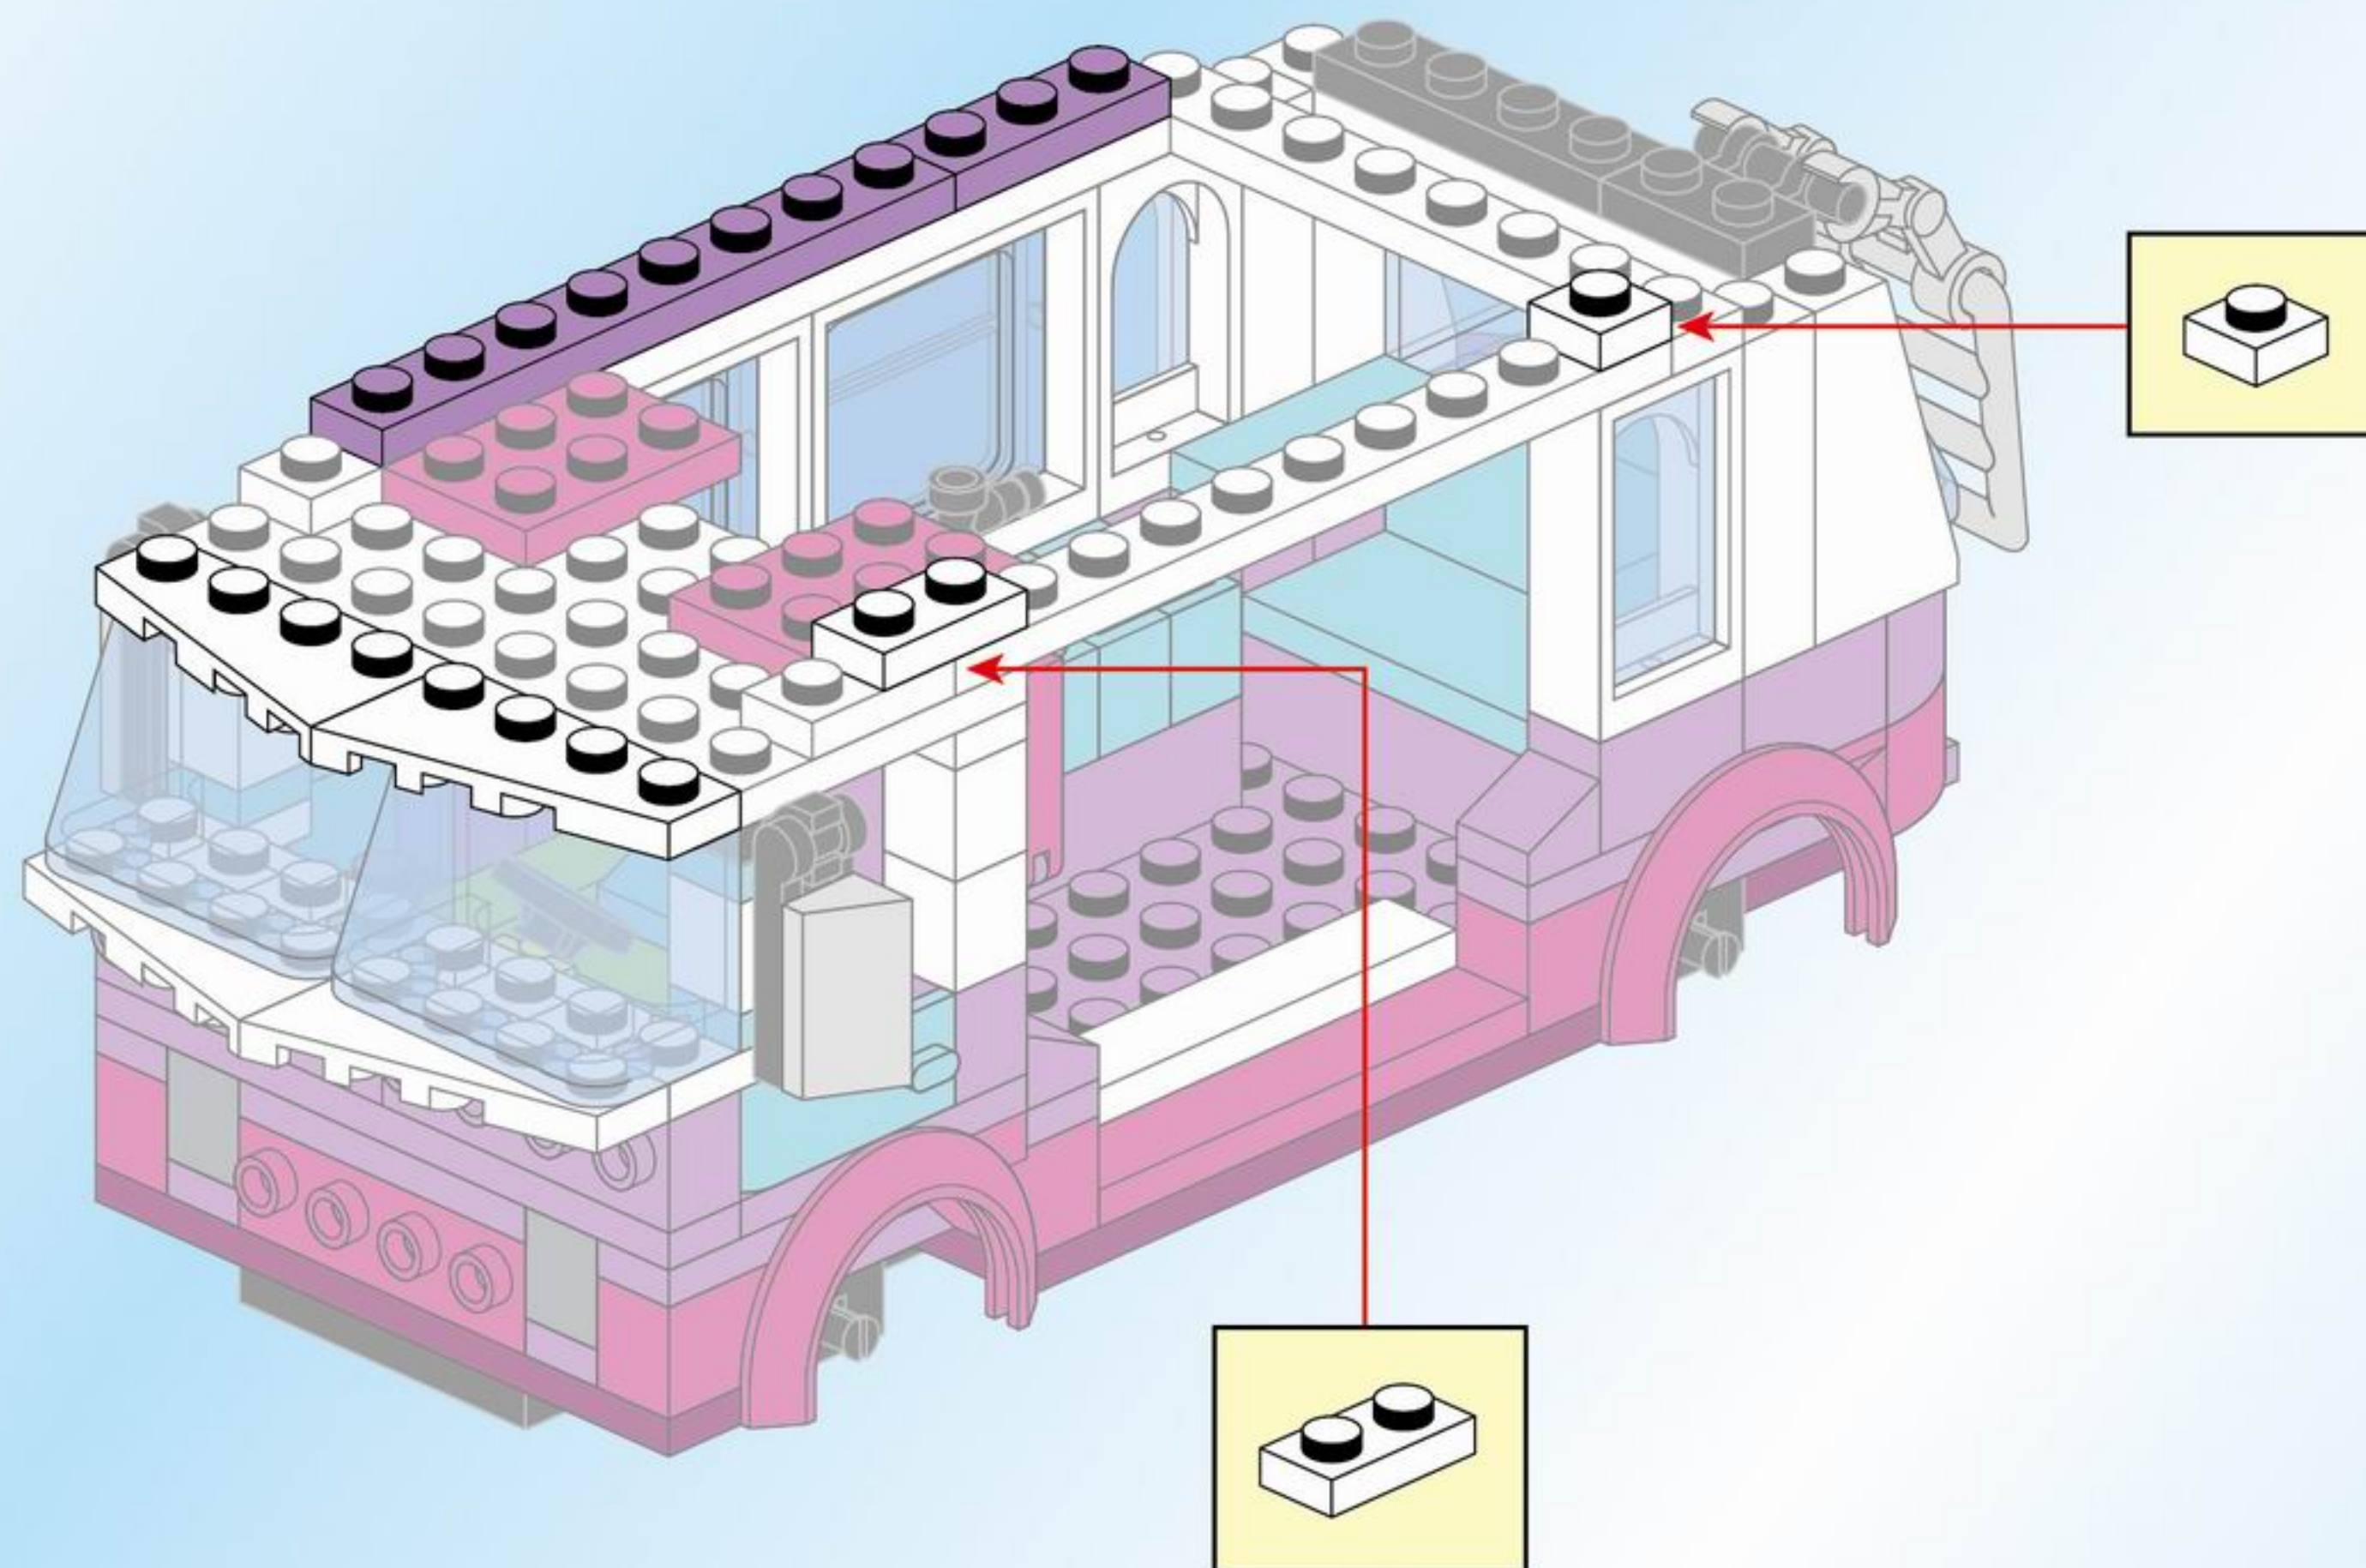

20

1x

1x

1x

1x

1x

1x

1x8