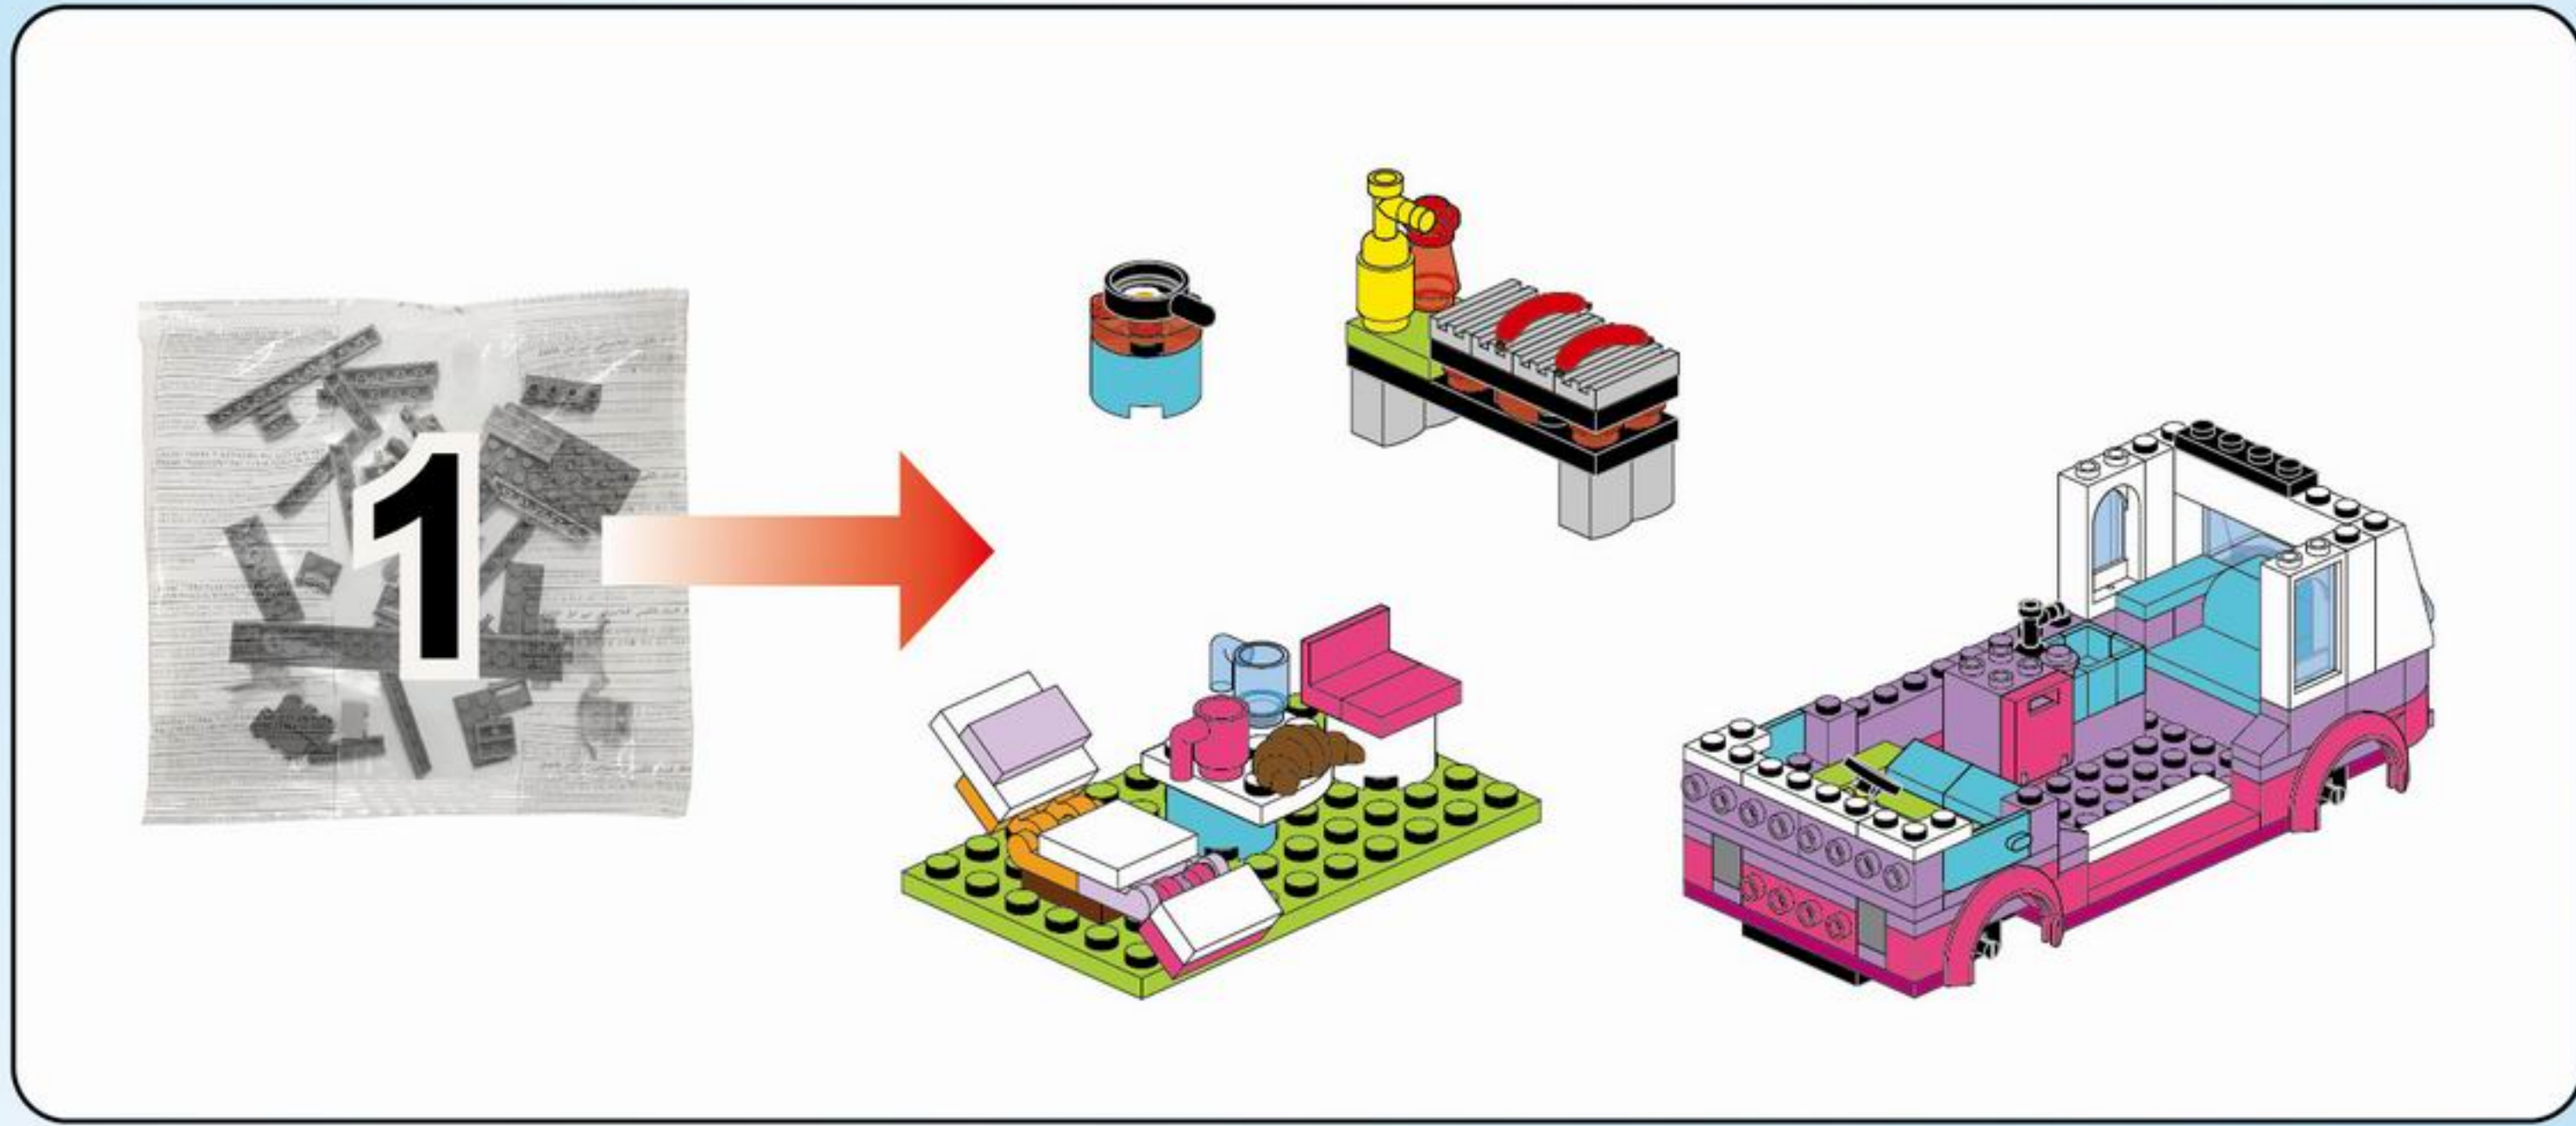

Qman

2004

Ages: 6+

Minifigs: X2

PCS: 319

Cherry

OUTING TRIP BUS

4

26

- 1x [Blue 1-hole Technic Pin]
- 1x [Green 1-hole Technic Pin]
- 1x [Light Skin Minifigure Head]
- 1x [Light Skin Minifigure Head]
- 2x [Black Wheel with Spokes]
- 4x [White 1-hole Technic Pin]
- 1x [White 1-hole Technic Pin]
- 2x [White 1-hole Technic Pin]
- 1x [Brown Hairpiece]
- 2x [Light Skin Minifigure Arm]
- 2x [Light Skin Minifigure Arm]
- 1x [White Minifigure Torso with Heart]
- 1x [Purple Minifigure Torso with Flower]
- 1x [Blue Minifigure Legs]
- 1x [Green Minifigure Legs]
- 1x [Red Hairpiece]
- 1x [Yellow Handbag]
- 2x [Black Tire]
- 4x [Black Tire]
- 1x [Red Bicycle Frame]
- 1x [Yellow Flower Basket]