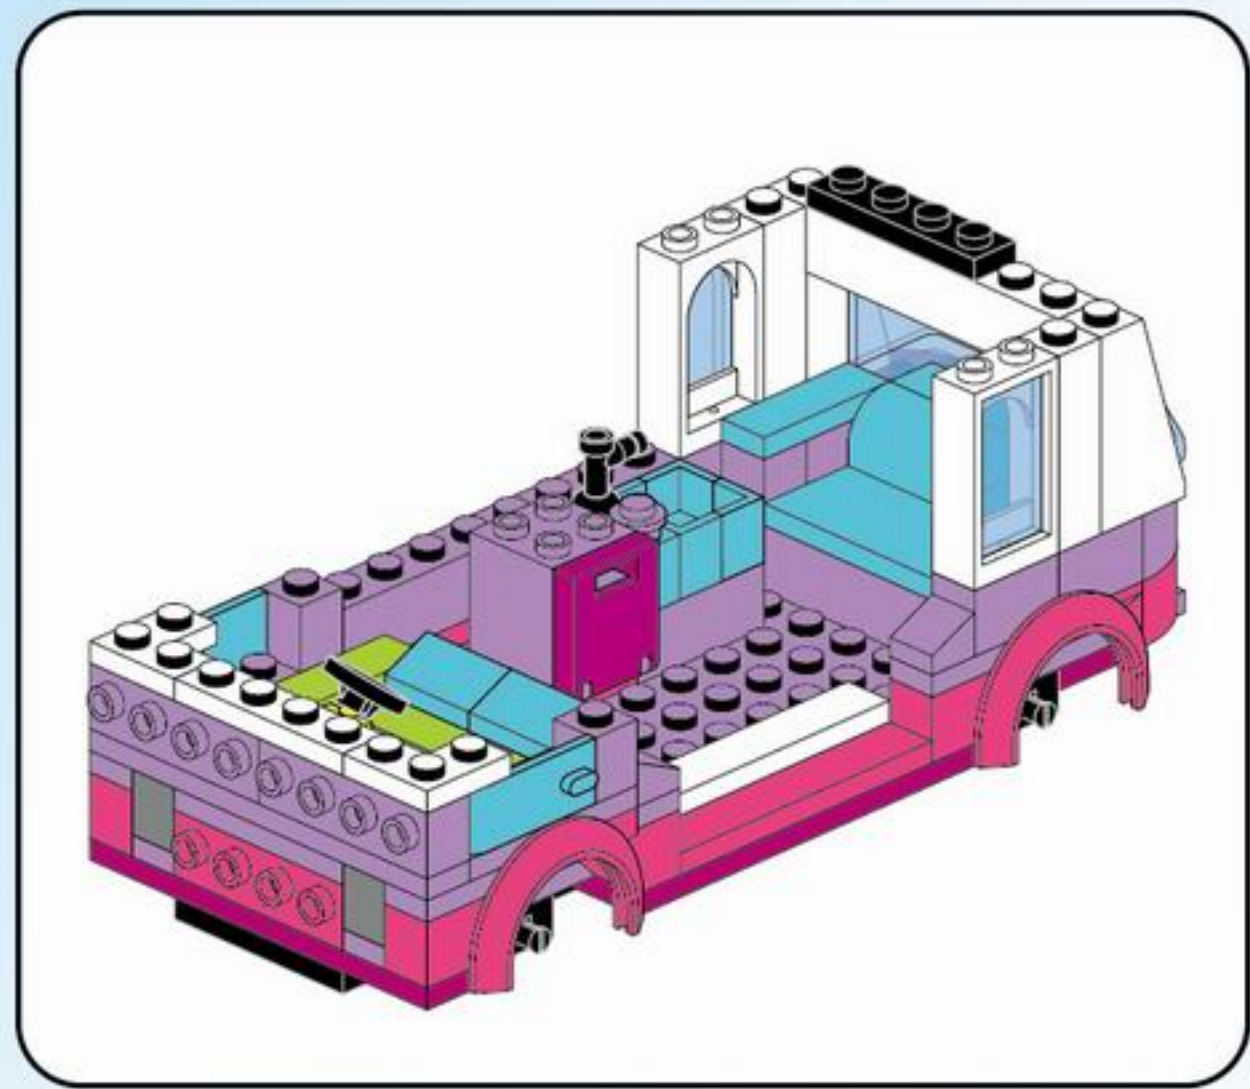

Qman

2004

Ages: 6+

Minifigs: X2

PCS: 319

Cherry

OUTING TRIP BUS

4