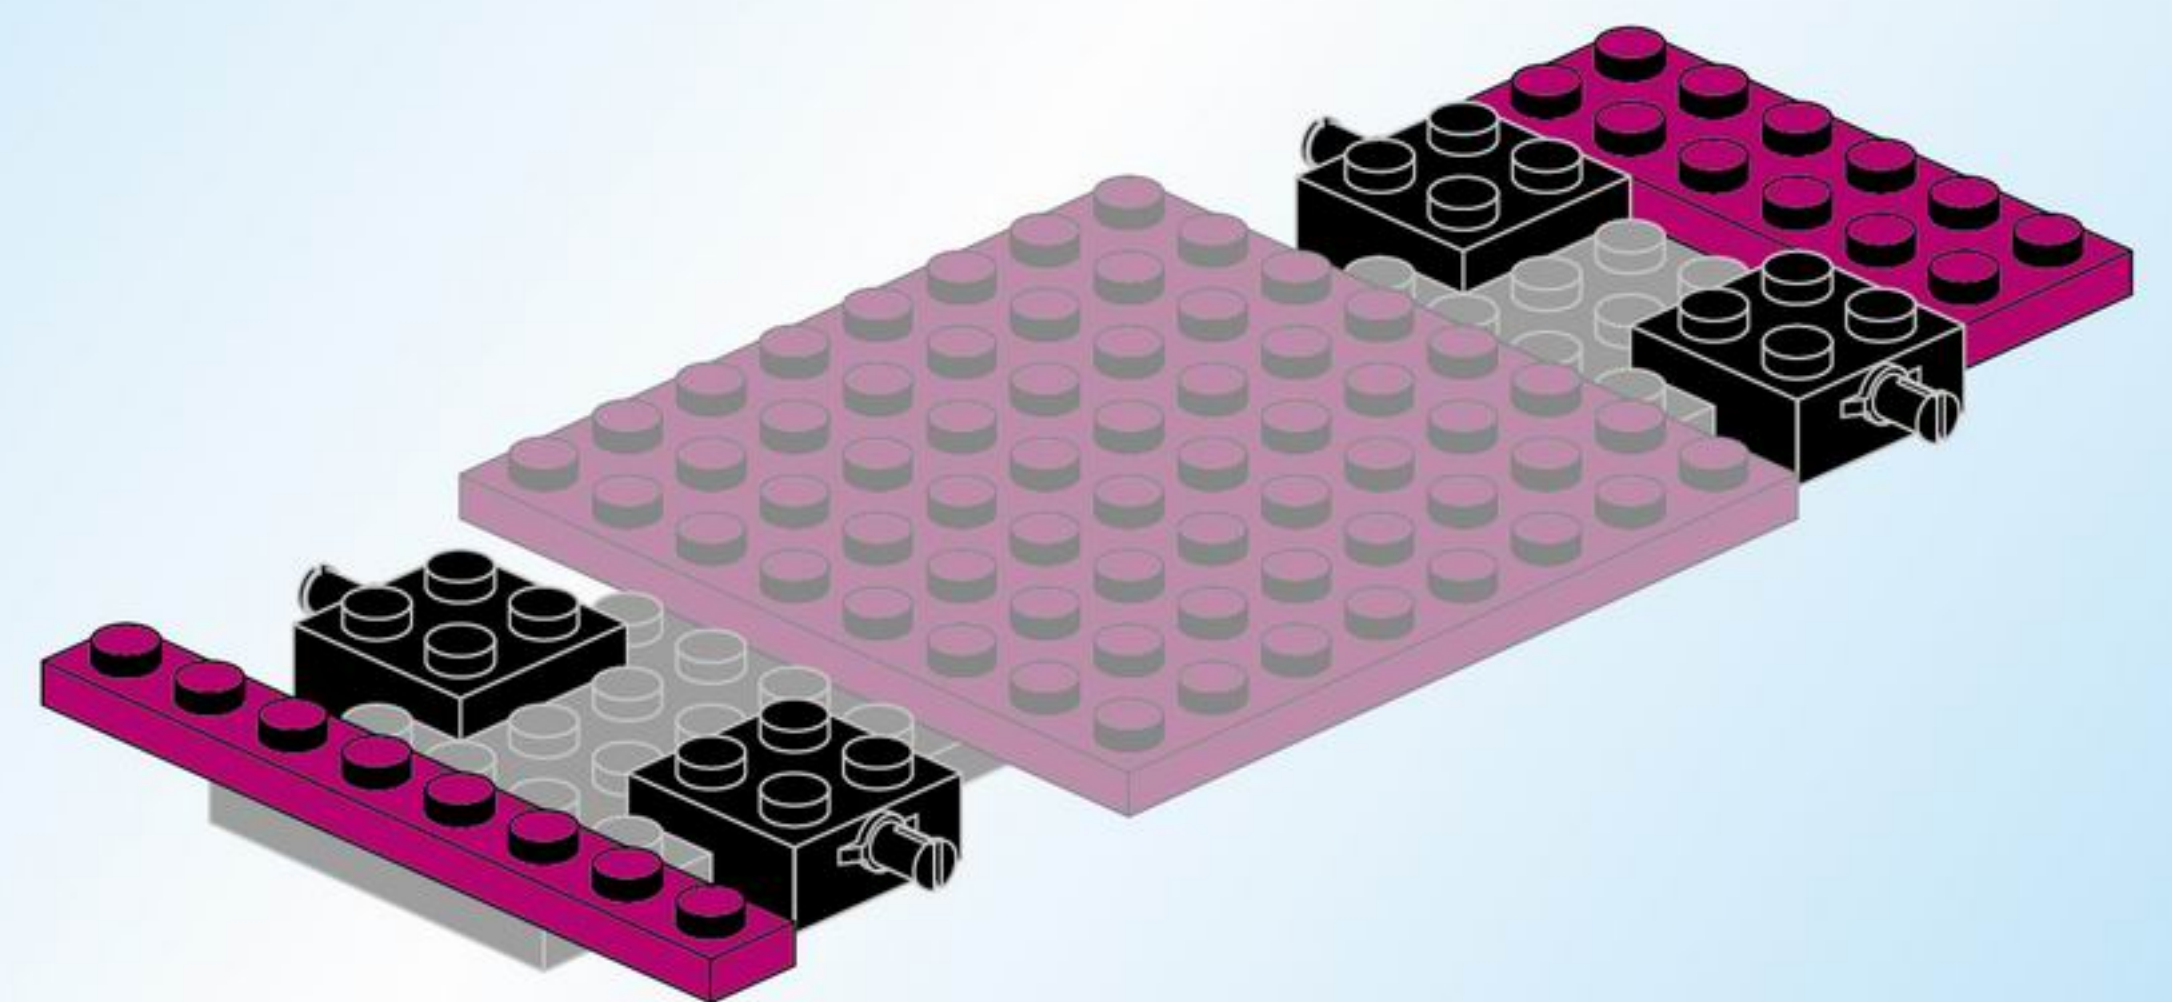

Qman

2004

Ages: 6+

Minifigs: X2

PCS: 319

Cherry

OUTING TRIP BUS

4