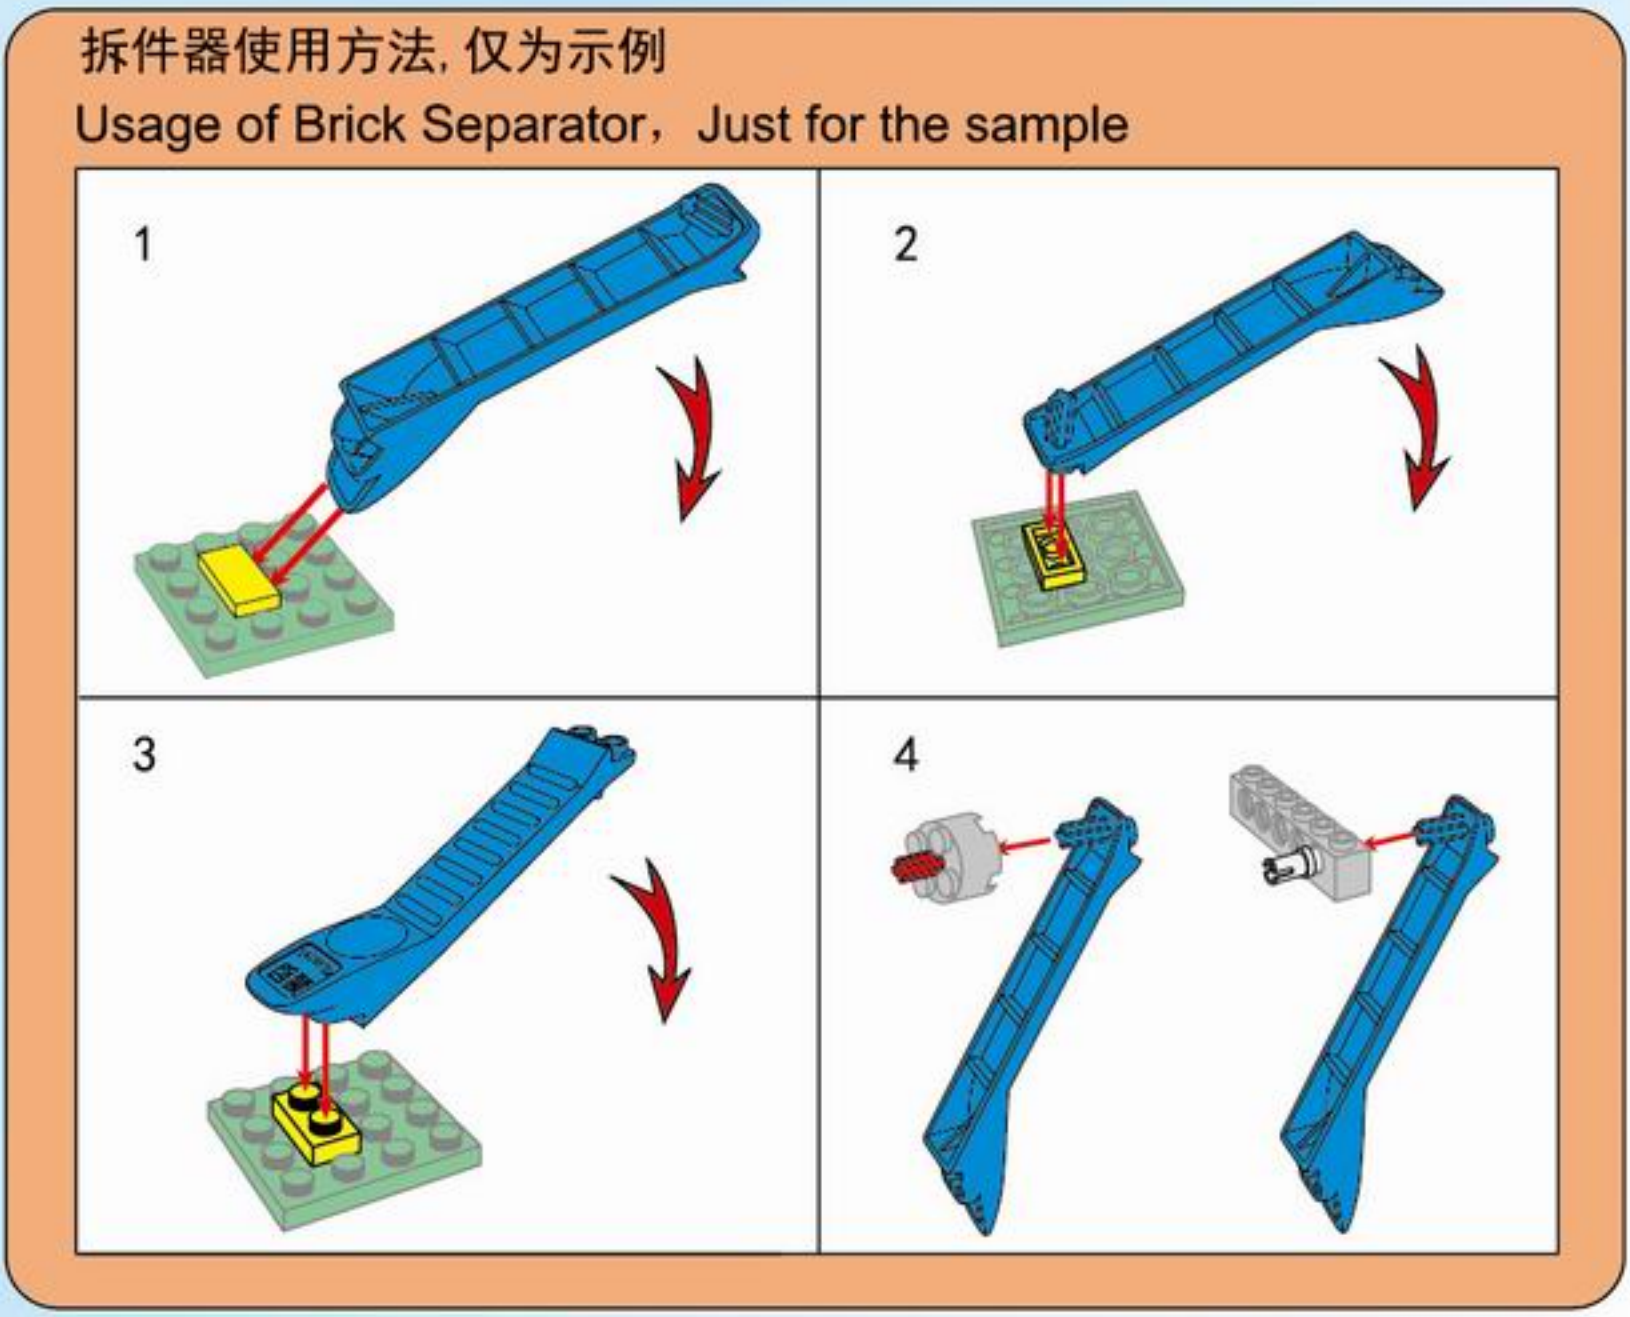

Qman

2004

Ages: 6+

Minifigs: X2

PCS: 319

Cherry

OUTING TRIP BUS

4