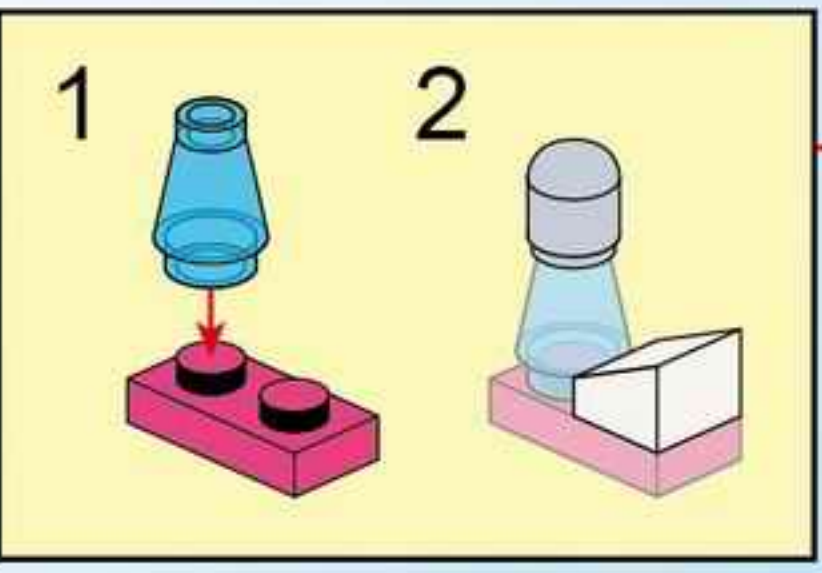

10

11

				
3x	1x	1x	1x	1x
				
1x	1x	1x	1x	
				
1x	2x	1x		
				
1x		1x		

1	3
	
2	4
	

12

2x
1x
2x
1x
1x
2x
1x

This block contains a list of LEGO parts for step 12. The parts are arranged in two rows. The first row contains: a white 1x2 Technic brick with 2 holes (2x), a pink 1x2 Technic brick (1x), a pink 2-way Technic connector (2x), and a white 1x4 Technic brick with 2 holes (1x). The second row contains: a white 1x2 Technic cylinder (1x), a pink 1x2 Technic brick with 2 holes (1x), a yellow 1x2 Technic wedge (2x), and a white 1x4 Technic brick with 2 holes (1x).