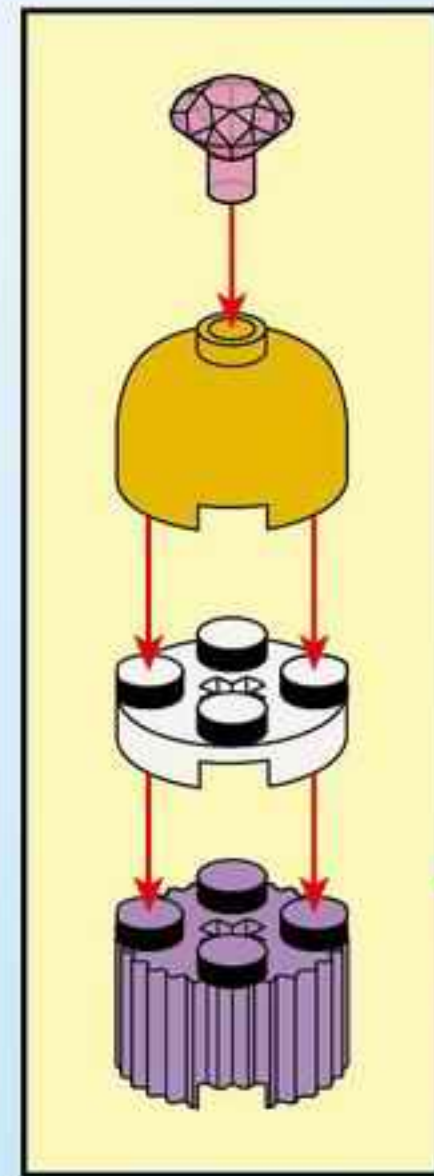

10

11

				
3x	1x	1x	1x	1x
				
1x	1x	1x	1x	
				
1x	2x	1x		
				
1x		1x		

1	3
	
2	4
	

12

2x
1x
2x
1x
1x
2x
1x

This block contains a list of LEGO parts for step 12. The parts are arranged in two rows. The first row contains: a white 1x2 Technic brick with 2 holes (2x), a pink 1x2 Technic brick (1x), a pink 2-way Technic connector (2x), and a white 1x4 Technic brick with 2 holes (1x). The second row contains: a white 1x2 Technic cylinder (1x), a pink 1x2 Technic brick with 2 holes (1x), a yellow 1x2 Technic wedge (2x), and a white 1x4 Technic brick with 2 holes (1x).

18

- 3x  1x  1x  2x  2x 
- 2x  2x  2x  2x 

20

- 1x (yellow 1-hole Technic pin)
- 1x (yellow 2-hole Technic pin)
- 1x (pink 2-hole Technic pin)
- 2x (pink 2-hole Technic pin)
- 6x (white 1-hole Technic pin)
- 6x (purple 1-hole Technic pin)
- 8x (yellow 1-hole Technic pin)
- 1x (pink 1-hole Technic pin)
- 1x (white 4-way Technic connector)
- 1x (yellow dome-shaped Technic piece)
- 1x (purple 6-hole Technic connector)
- 2x (clear curved Technic wall)
- 2x (light green 1x4 Technic brick)
- 1x (light green 1x6 Technic brick)