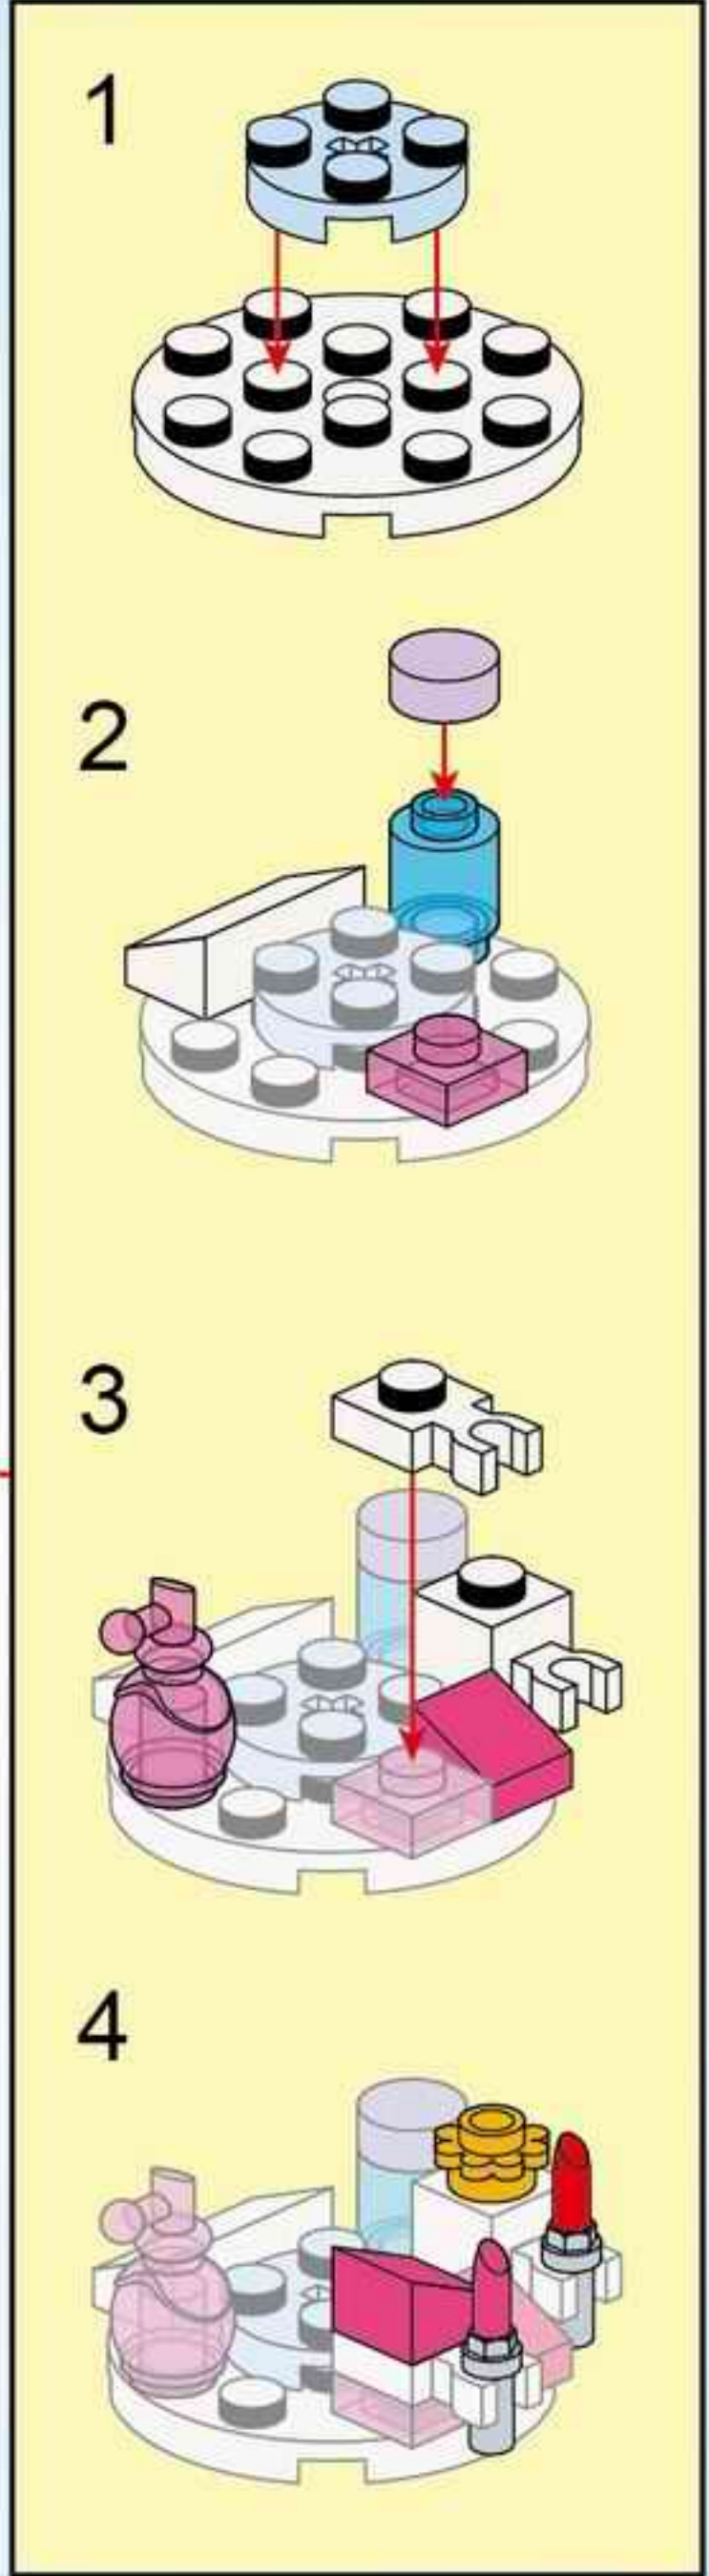

1

2

3

4

5

6

7

8

- | | | | | | | |
|---|---|---|---|---|--|---|
|  |  |  |  |  |  |  |
| 1x | 1x | 1x | 1x | 1x | 1x | 1x |
|  |  |  |  |  | | |
| 1x | 1x | 3x | 1x | 2x | | |

9

- 1x (purple 1x4 plate)
- 1x (yellow 1x4 Technic connector)
- 1x (pink 1x4 Technic connector)
- 2x (pink 1x2 Technic connector)
- 1x (white 1x4 Technic connector)
- 1x (blue 1x4 Technic connector)
- 1x (white 1x4 Technic connector)
- 1x (white 1x4 Technic connector)
- 1x (white 1x4 Technic connector)
- 1x (white 1x4 Technic connector)
- 1x (red lipstick)
- 1x (pink lipstick)
- 1x (blue jar)
- 2x (white 1x2 Technic connector)
- 1x (white 1x4 Technic connector)
- 1x (pink perfume bottle)
- 1x (pink 1x4 Technic connector)
- 1x (white 1x4 Technic connector)

10

11

				
3x	1x	1x	1x	1x
				
1x	1x	1x	1x	
				
1x	2x	1x		
				
1x		1x		

1	3
	
2	4
	

12

2x
1x
2x
1x
1x
2x
1x

This block contains a list of LEGO parts for step 12. The parts are arranged in two rows. The first row contains: a white 1x2 Technic brick with 2 holes (2x), a pink 1x2 Technic brick (1x), a pink 2-way Technic connector (2x), and a white 1x4 Technic brick with 2 holes (1x). The second row contains: a white 1x2 Technic cylinder (1x), a pink 1x2 Technic brick with 2 holes (1x), a yellow 1x2 Technic wedge (2x), and a white 1x4 Technic brick with 2 holes (1x).

13

14

15

Parts list for step 15:

- 3x Yellow Technic Pin
- 1x Light Blue Technic Axle
- 1x Purple Technic Pin
- 1x Purple Technic Pin
- 1x White Technic Window
- 2x Purple Technic 1x3 Technic Brick with Grooves
- 1x Purple Technic 1x8 Technic Brick with Grooves
- 1x White Technic Pin