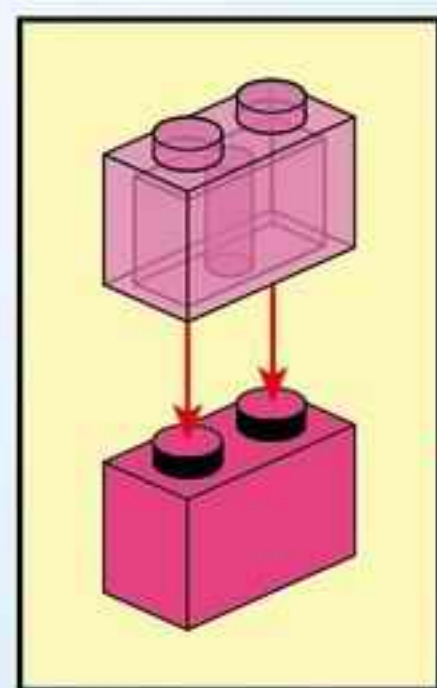

- | | | | | | | |
|---|---|---|---|---|--|---|
|  |  |  |  |  |  |  |
| 1x | 1x | 1x | 1x | 1x | 1x | 1x |
|  |  |  |  |  | | |
| 1x | 1x | 3x | 1x | 2x | | |

9

- 1x (purple 1x4 plate)
- 1x (yellow 1x4 Technic connector)
- 1x (pink 1x4 Technic connector)
- 2x (pink 1x2 Technic connector)
- 1x (white 1x4 Technic connector)
- 1x (blue 1x4 Technic connector)
- 1x (white 1x4 Technic connector)
- 1x (white 1x4 Technic connector)
- 1x (white 1x4 Technic connector)
- 1x (white 1x4 Technic connector)
- 1x (red lipstick)
- 1x (pink lipstick)
- 1x (blue jar)
- 2x (white 1x2 Technic connector)
- 1x (white 1x4 Technic connector)
- 1x (pink perfume bottle)
- 1x (pink 1x4 Technic connector)
- 1x (white 1x4 Technic connector)

10

11

				
3x	1x	1x	1x	1x
				
1x	1x	1x	1x	
				
1x	2x	1x		
				
1x		1x		

1	3
	
2	4
	

12

2x
1x
2x
1x
1x
2x
1x

This block contains a list of LEGO parts for step 12. The parts are arranged in two rows. The first row contains: a white 1x2 Technic brick with 2 holes (2x), a pink 1x2 Technic brick (1x), a pink 2-way Technic connector (2x), and a white 1x4 Technic brick with 2 holes (1x). The second row contains: a white 1x2 Technic cylinder (1x), a pink 1x2 Technic brick with 2 holes (1x), a yellow 1x2 Technic wedge (2x), and a white 1x4 Technic brick with 2 holes (1x).