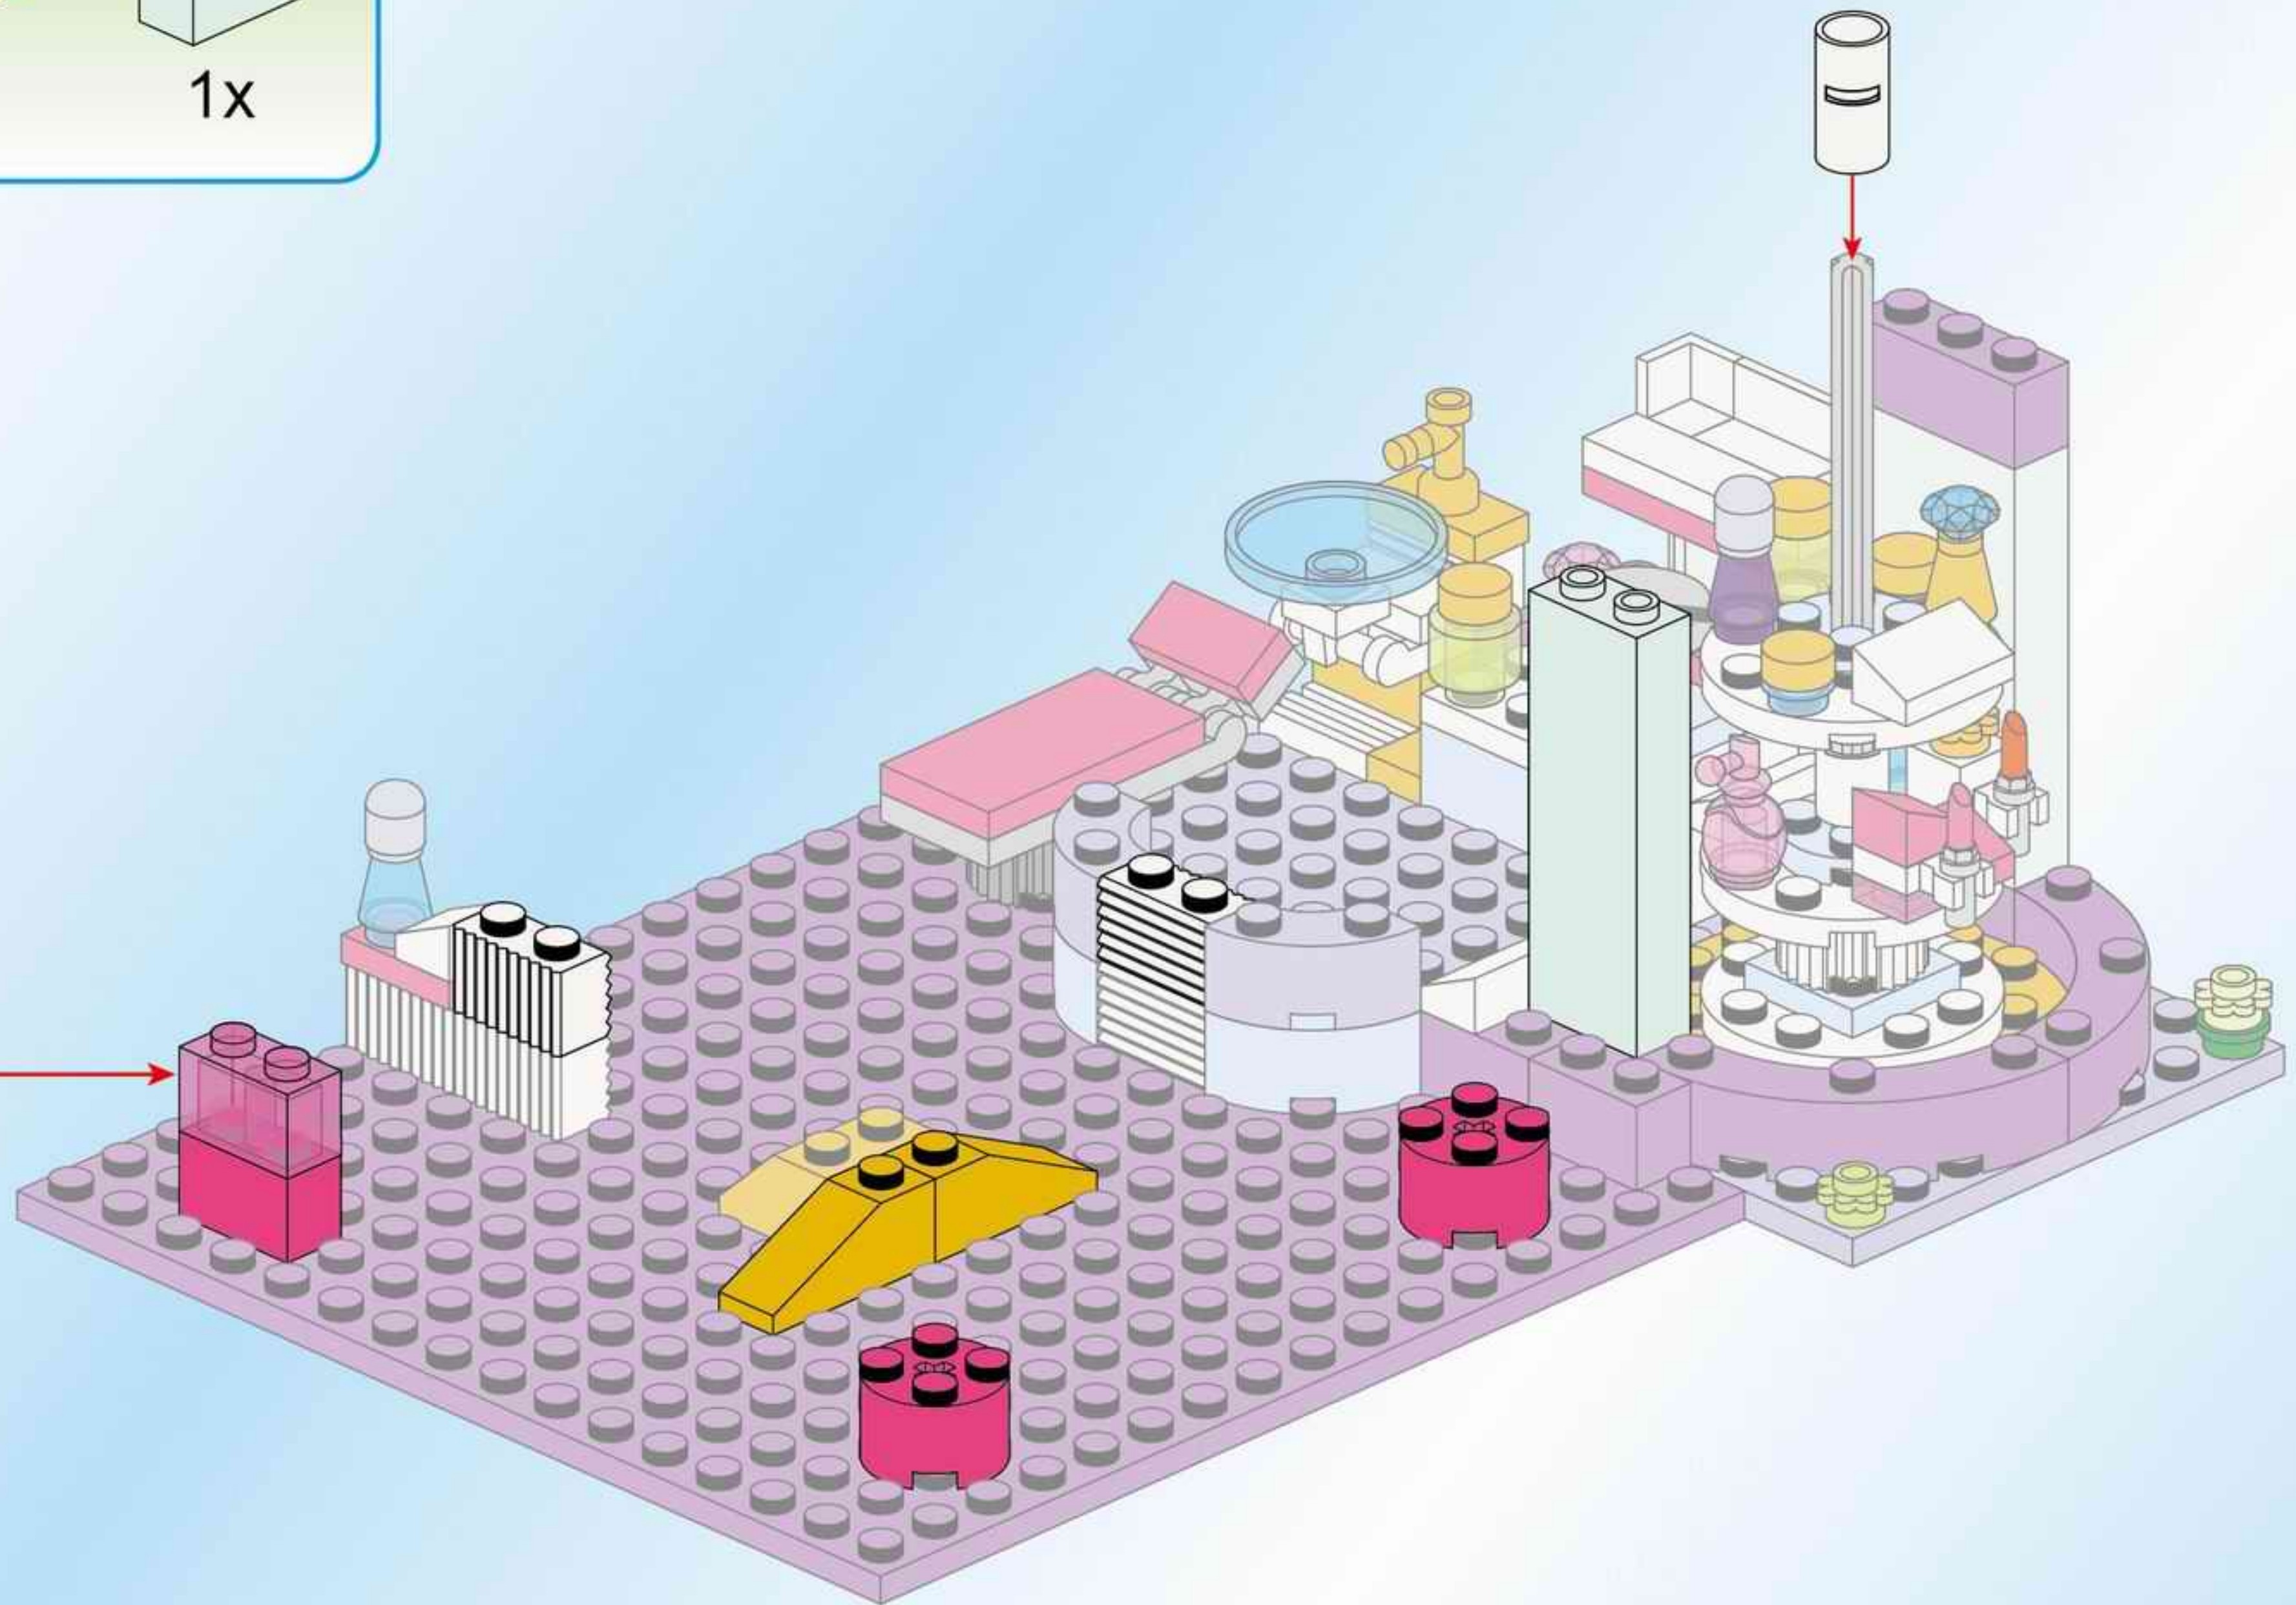

10

11

				
3x	1x	1x	1x	1x
				
1x	1x	1x	1x	
				
1x	2x	1x		
				
1x		1x		

1	3
	
2	4
	

12

2x
1x
2x
1x
1x
2x
1x

This block contains a list of LEGO parts for step 12. The parts are arranged in two rows. The first row contains: a white 1x2 Technic brick with 2 holes (2x), a pink 1x2 Technic brick (1x), a pink 2-way Technic connector (2x), and a white 1x4 Technic brick with 2 holes (1x). The second row contains: a white 1x2 Technic cylinder (1x), a pink 1x2 Technic brick with 2 holes (1x), a yellow 1x2 Technic wedge (2x), and a white 1x4 Technic brick with 2 holes (1x).