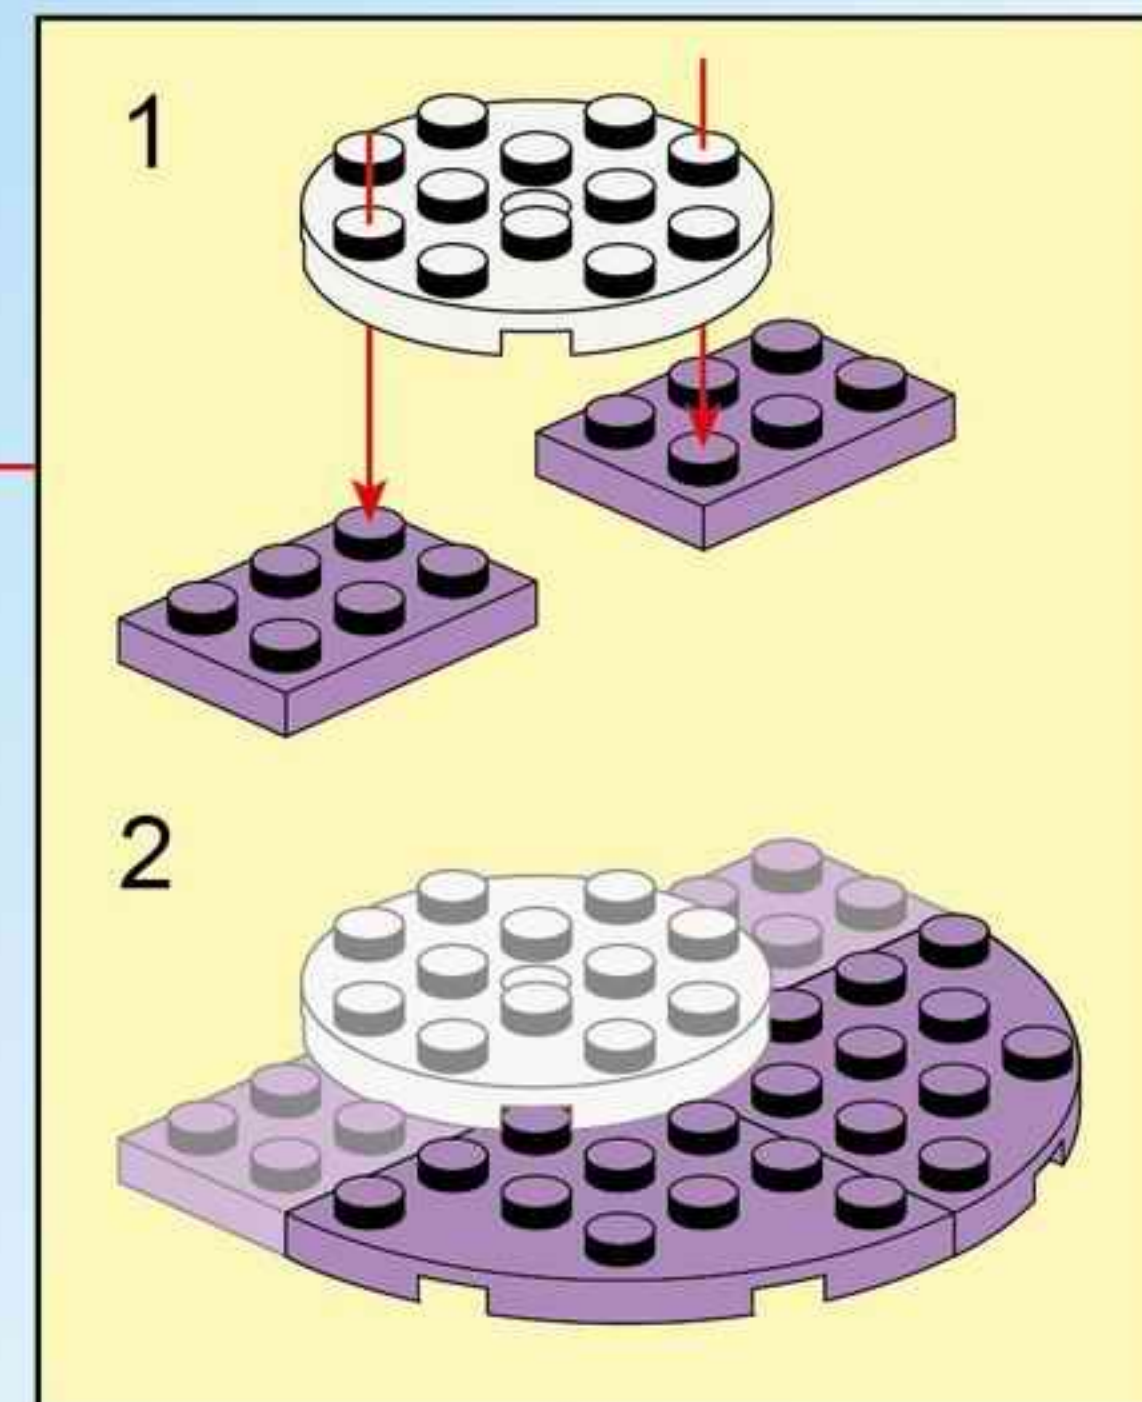

16

- 1x
- 1x
- 1x
- 1x
- 1x
- 1x
- 2x
- 3x
- 2x