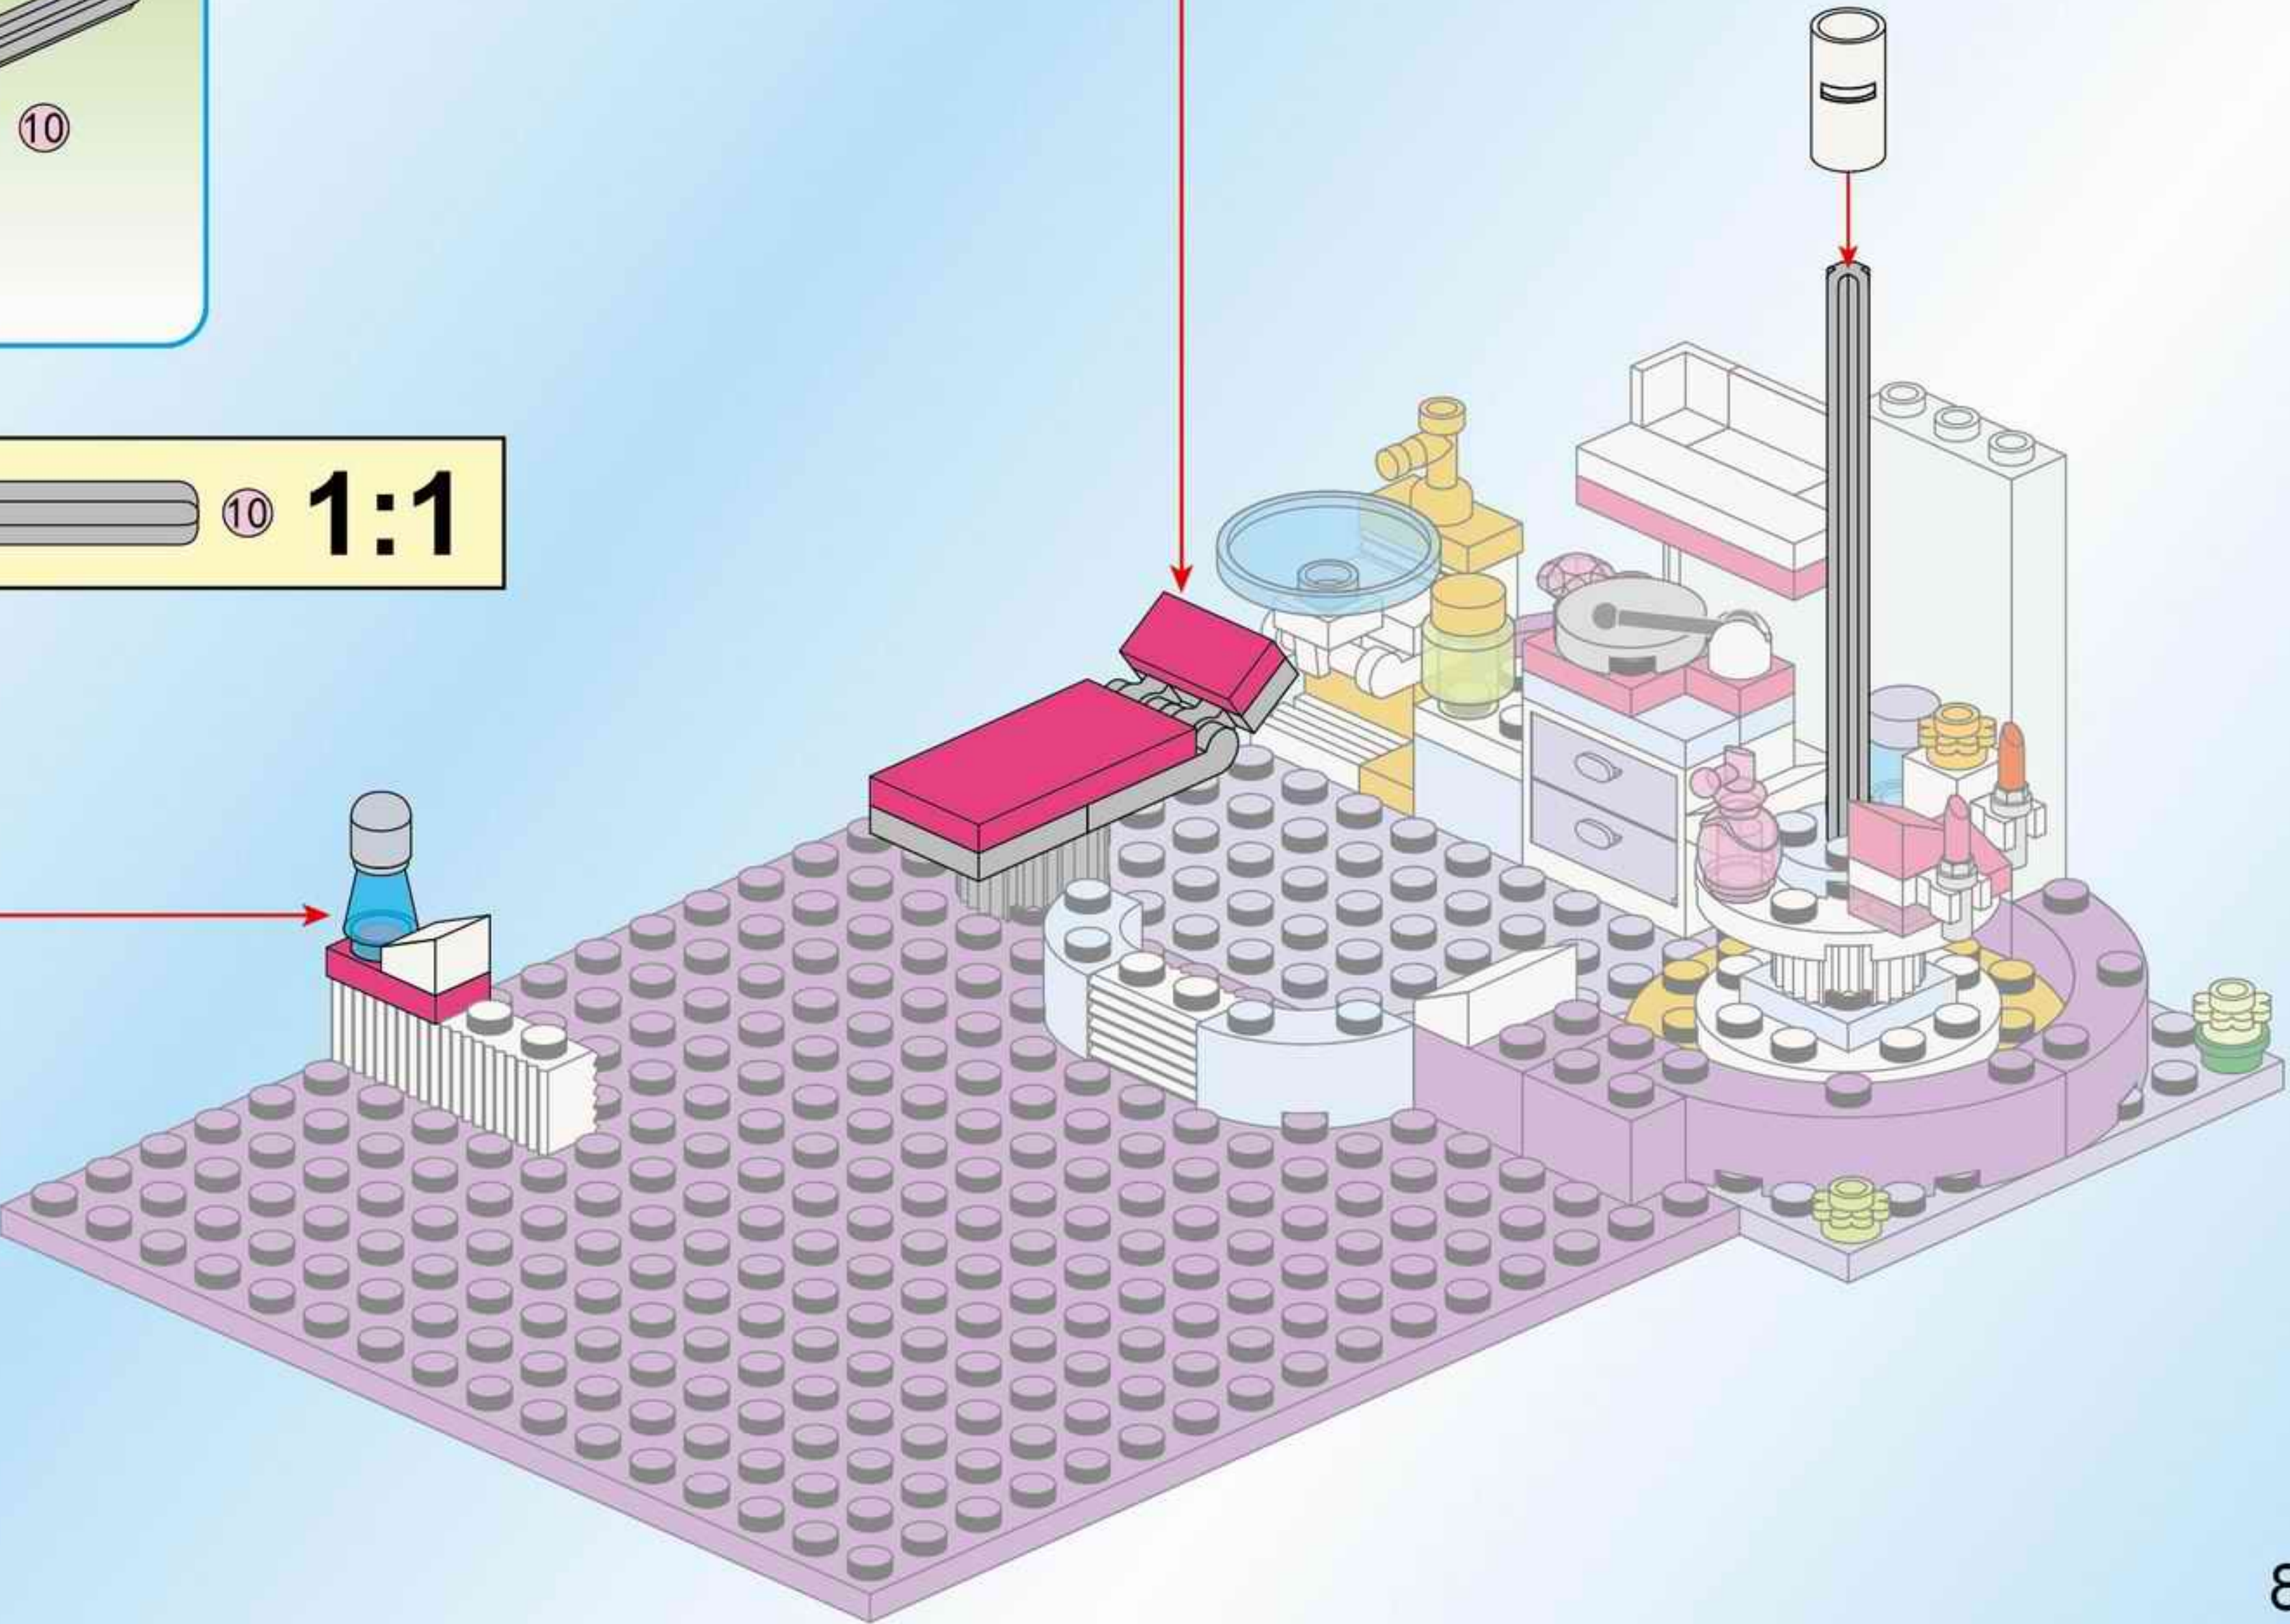

10

11

				
3x	1x	1x	1x	1x
				
1x	1x	1x	1x	
				
1x	2x	1x		
				
1x		1x		

1	3
	
2	4
	

12

2x
1x
2x
1x
1x
2x
1x

This block contains a list of LEGO parts for step 12. The parts are arranged in two rows. The first row contains: a white 1x2 Technic brick with 2 holes (2x), a pink 1x2 Technic brick (1x), a pink 2-way Technic connector (2x), and a white 1x4 Technic brick with 2 holes (1x). The second row contains: a white 1x2 Technic cylinder (1x), a pink 1x2 Technic brick with 2 holes (1x), a yellow 1x2 Technic wedge (2x), and a white 1x4 Technic brick with 2 holes (1x).