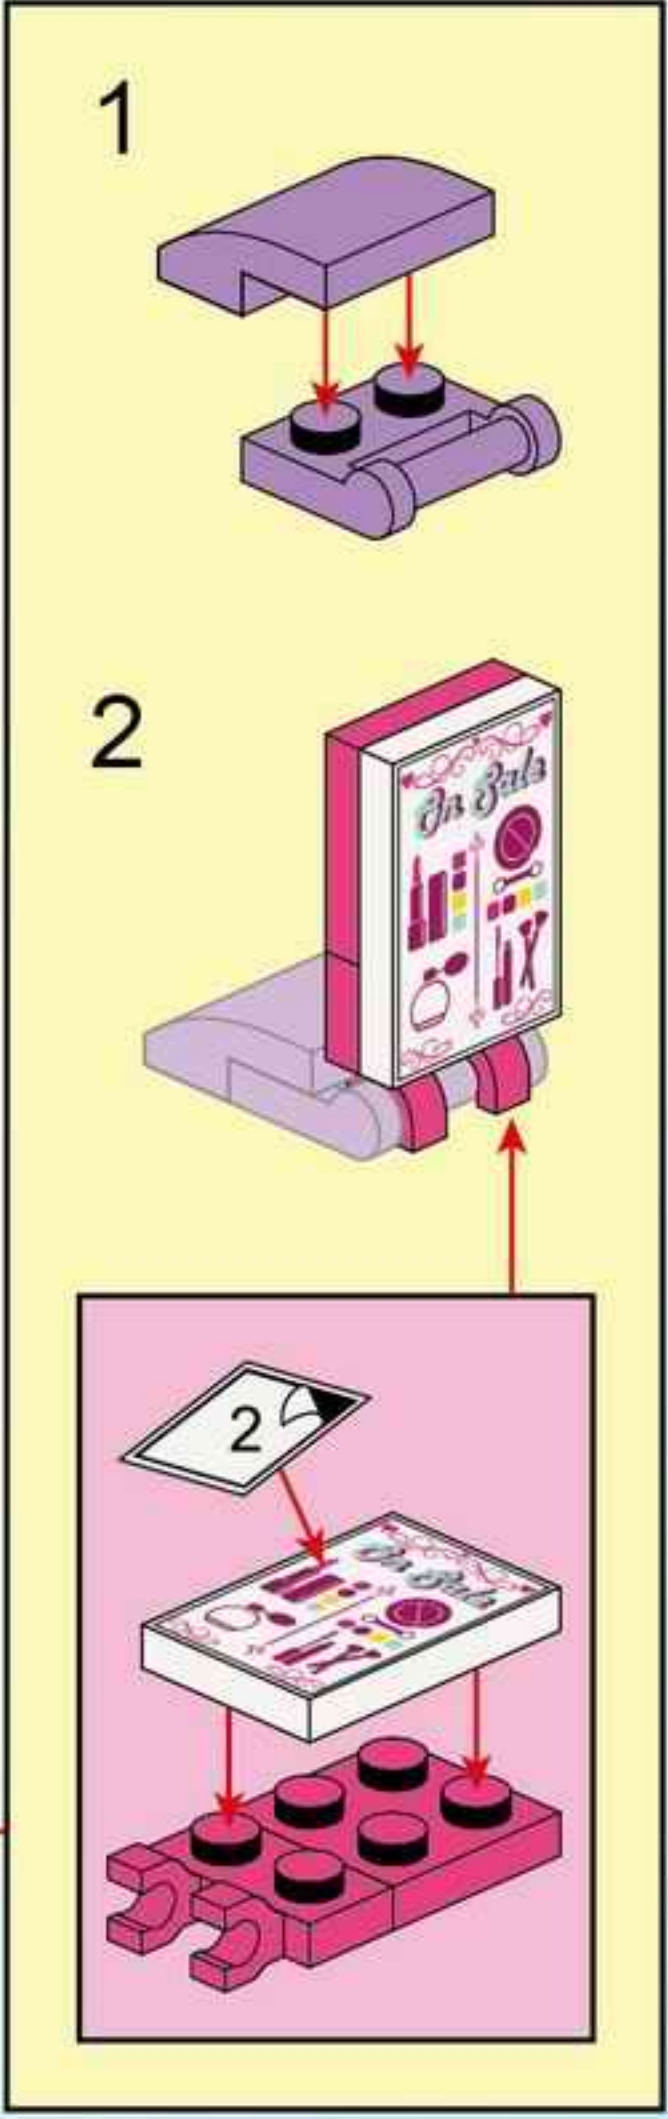

10

11

				
3x	1x	1x	1x	1x
				
1x	1x	1x	1x	
				
1x	2x	1x		
				
1x		1x		

1	3
	
2	4
	

12

2x
1x
2x
1x
1x
2x
1x

This block contains a list of LEGO parts for step 12. The parts are arranged in two rows. The first row contains: a white 1x2 Technic brick with 2 holes (2x), a pink 1x2 Technic brick (1x), a pink 2-way Technic connector (2x), and a white 1x4 Technic brick with 2 holes (1x). The second row contains: a white 1x2 Technic cylinder (1x), a pink 1x2 Technic brick with 2 holes (1x), a yellow 1x2 Technic wedge (2x), and a white 1x4 Technic brick with 2 holes (1x).

21

22

23

- 1x
- 2x
- 1x
- 1x
- 1x
- 2x
- 1x
- 2x

1

2

3

24

35

36

37

38

39

40

41

27