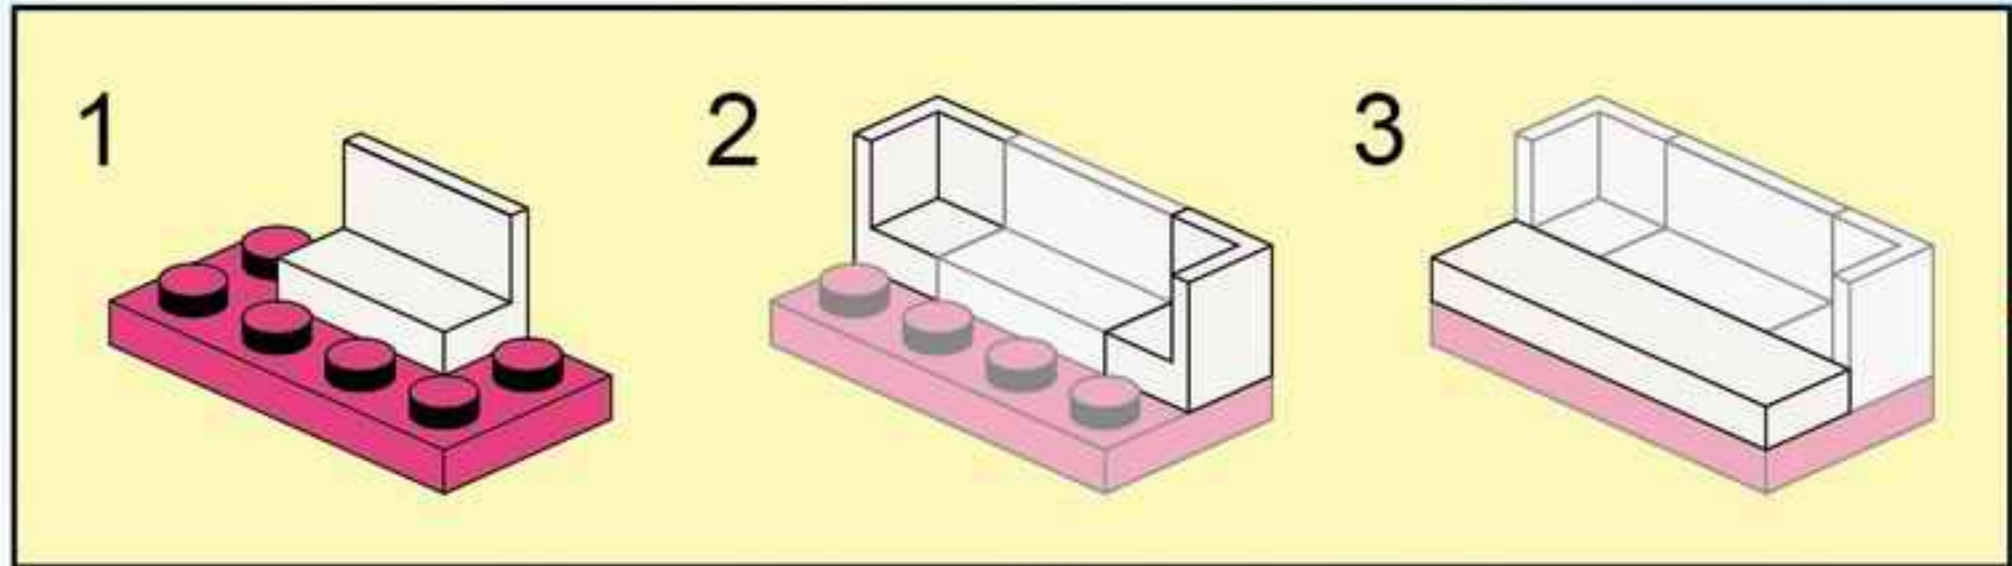

10

11

				
3x	1x	1x	1x	1x
				
1x	1x	1x	1x	
				
1x	2x	1x		
				
1x		1x		

1	3
	
2	4
	

12

2x
1x
2x
1x
1x
2x
1x

This block contains a list of LEGO parts for step 12. The parts are arranged in two rows. The first row contains: a white 1x2 Technic brick with 2 holes (2x), a pink 1x2 Technic brick (1x), a pink 2-way Technic connector (2x), and a white 1x4 Technic brick with 2 holes (1x). The second row contains: a white 1x2 Technic cylinder (1x), a pink 1x2 Technic brick with 2 holes (1x), a yellow 1x2 Technic wedge (2x), and a white 1x4 Technic brick with 2 holes (1x).