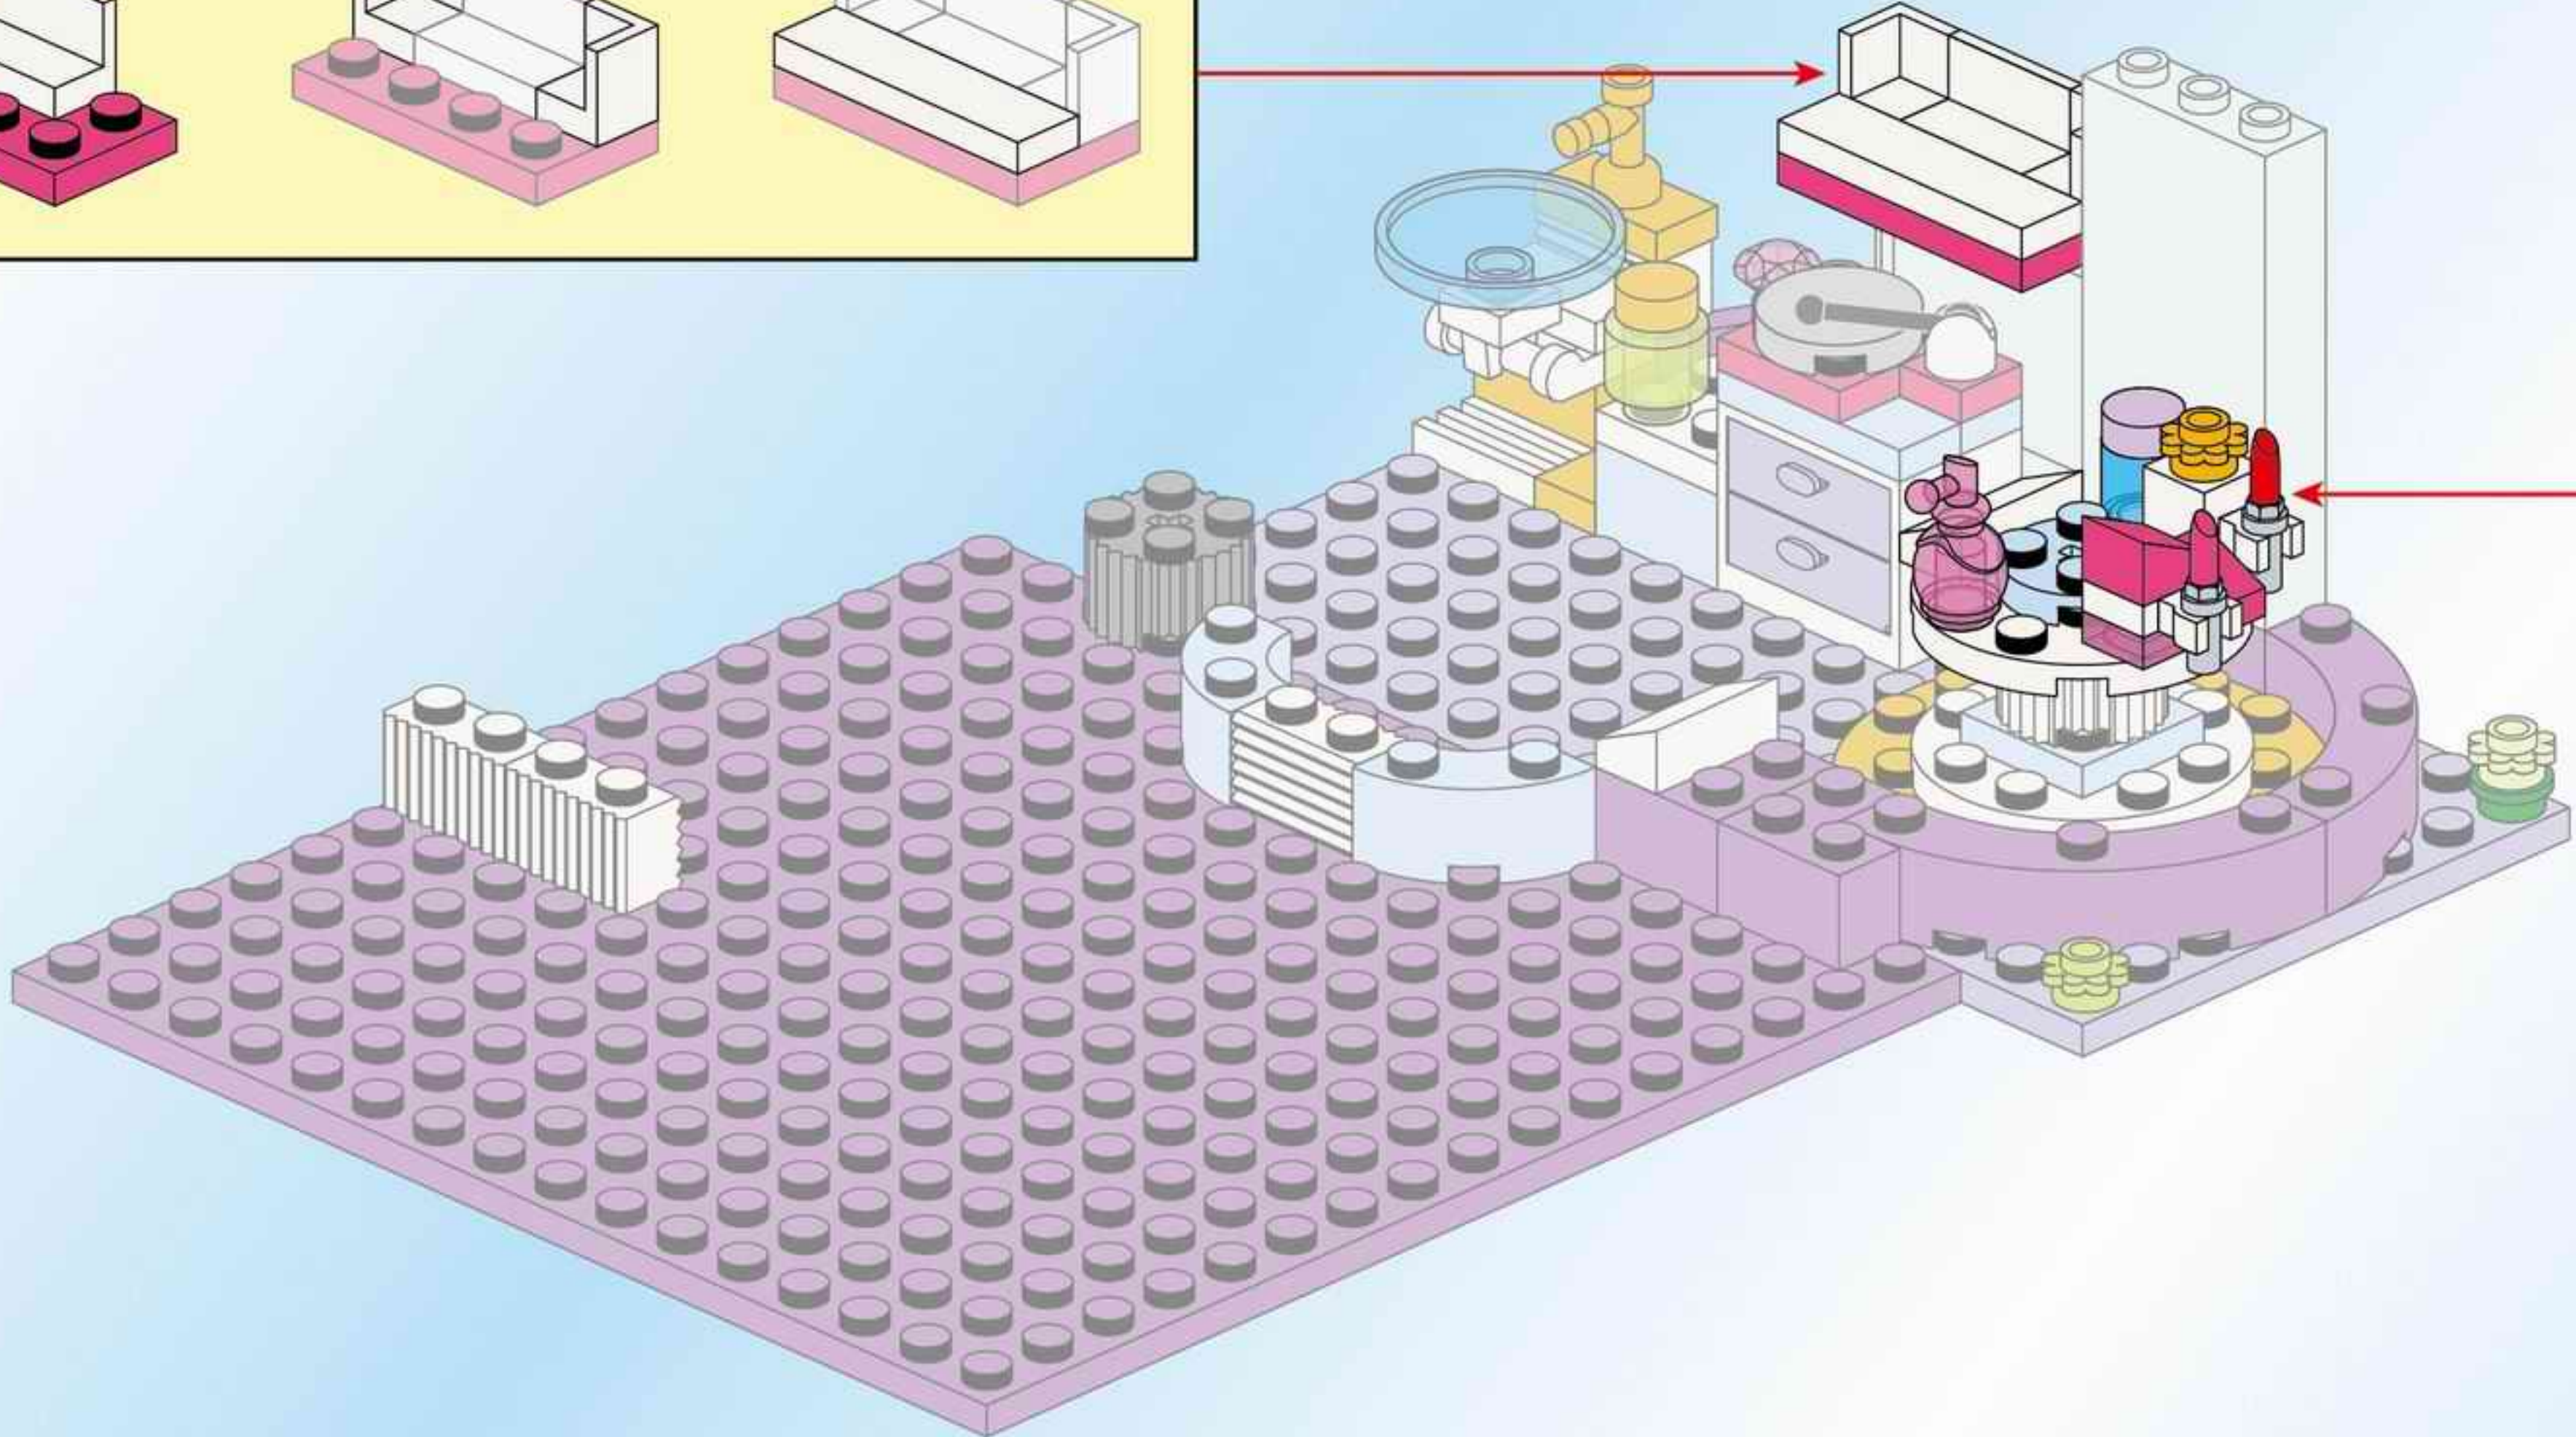

10

11

				
3x	1x	1x	1x	1x
				
1x	1x	1x	1x	
				
1x	2x	1x		
				
1x		1x		

1	3
	
2	4
	

12

2x
1x
2x
1x
1x
2x
1x

This block contains a list of LEGO parts for step 12. The parts are arranged in two rows. The first row contains: a white 1x2 Technic brick with 2 holes (2x), a pink 1x2 Technic brick (1x), a pink 2-way Technic connector (2x), and a white 1x4 Technic brick with 2 holes (1x). The second row contains: a white 1x2 Technic cylinder (1x), a pink 1x2 Technic brick with 2 holes (1x), a yellow 1x2 Technic wedge (2x), and a white 1x4 Technic brick with 2 holes (1x).