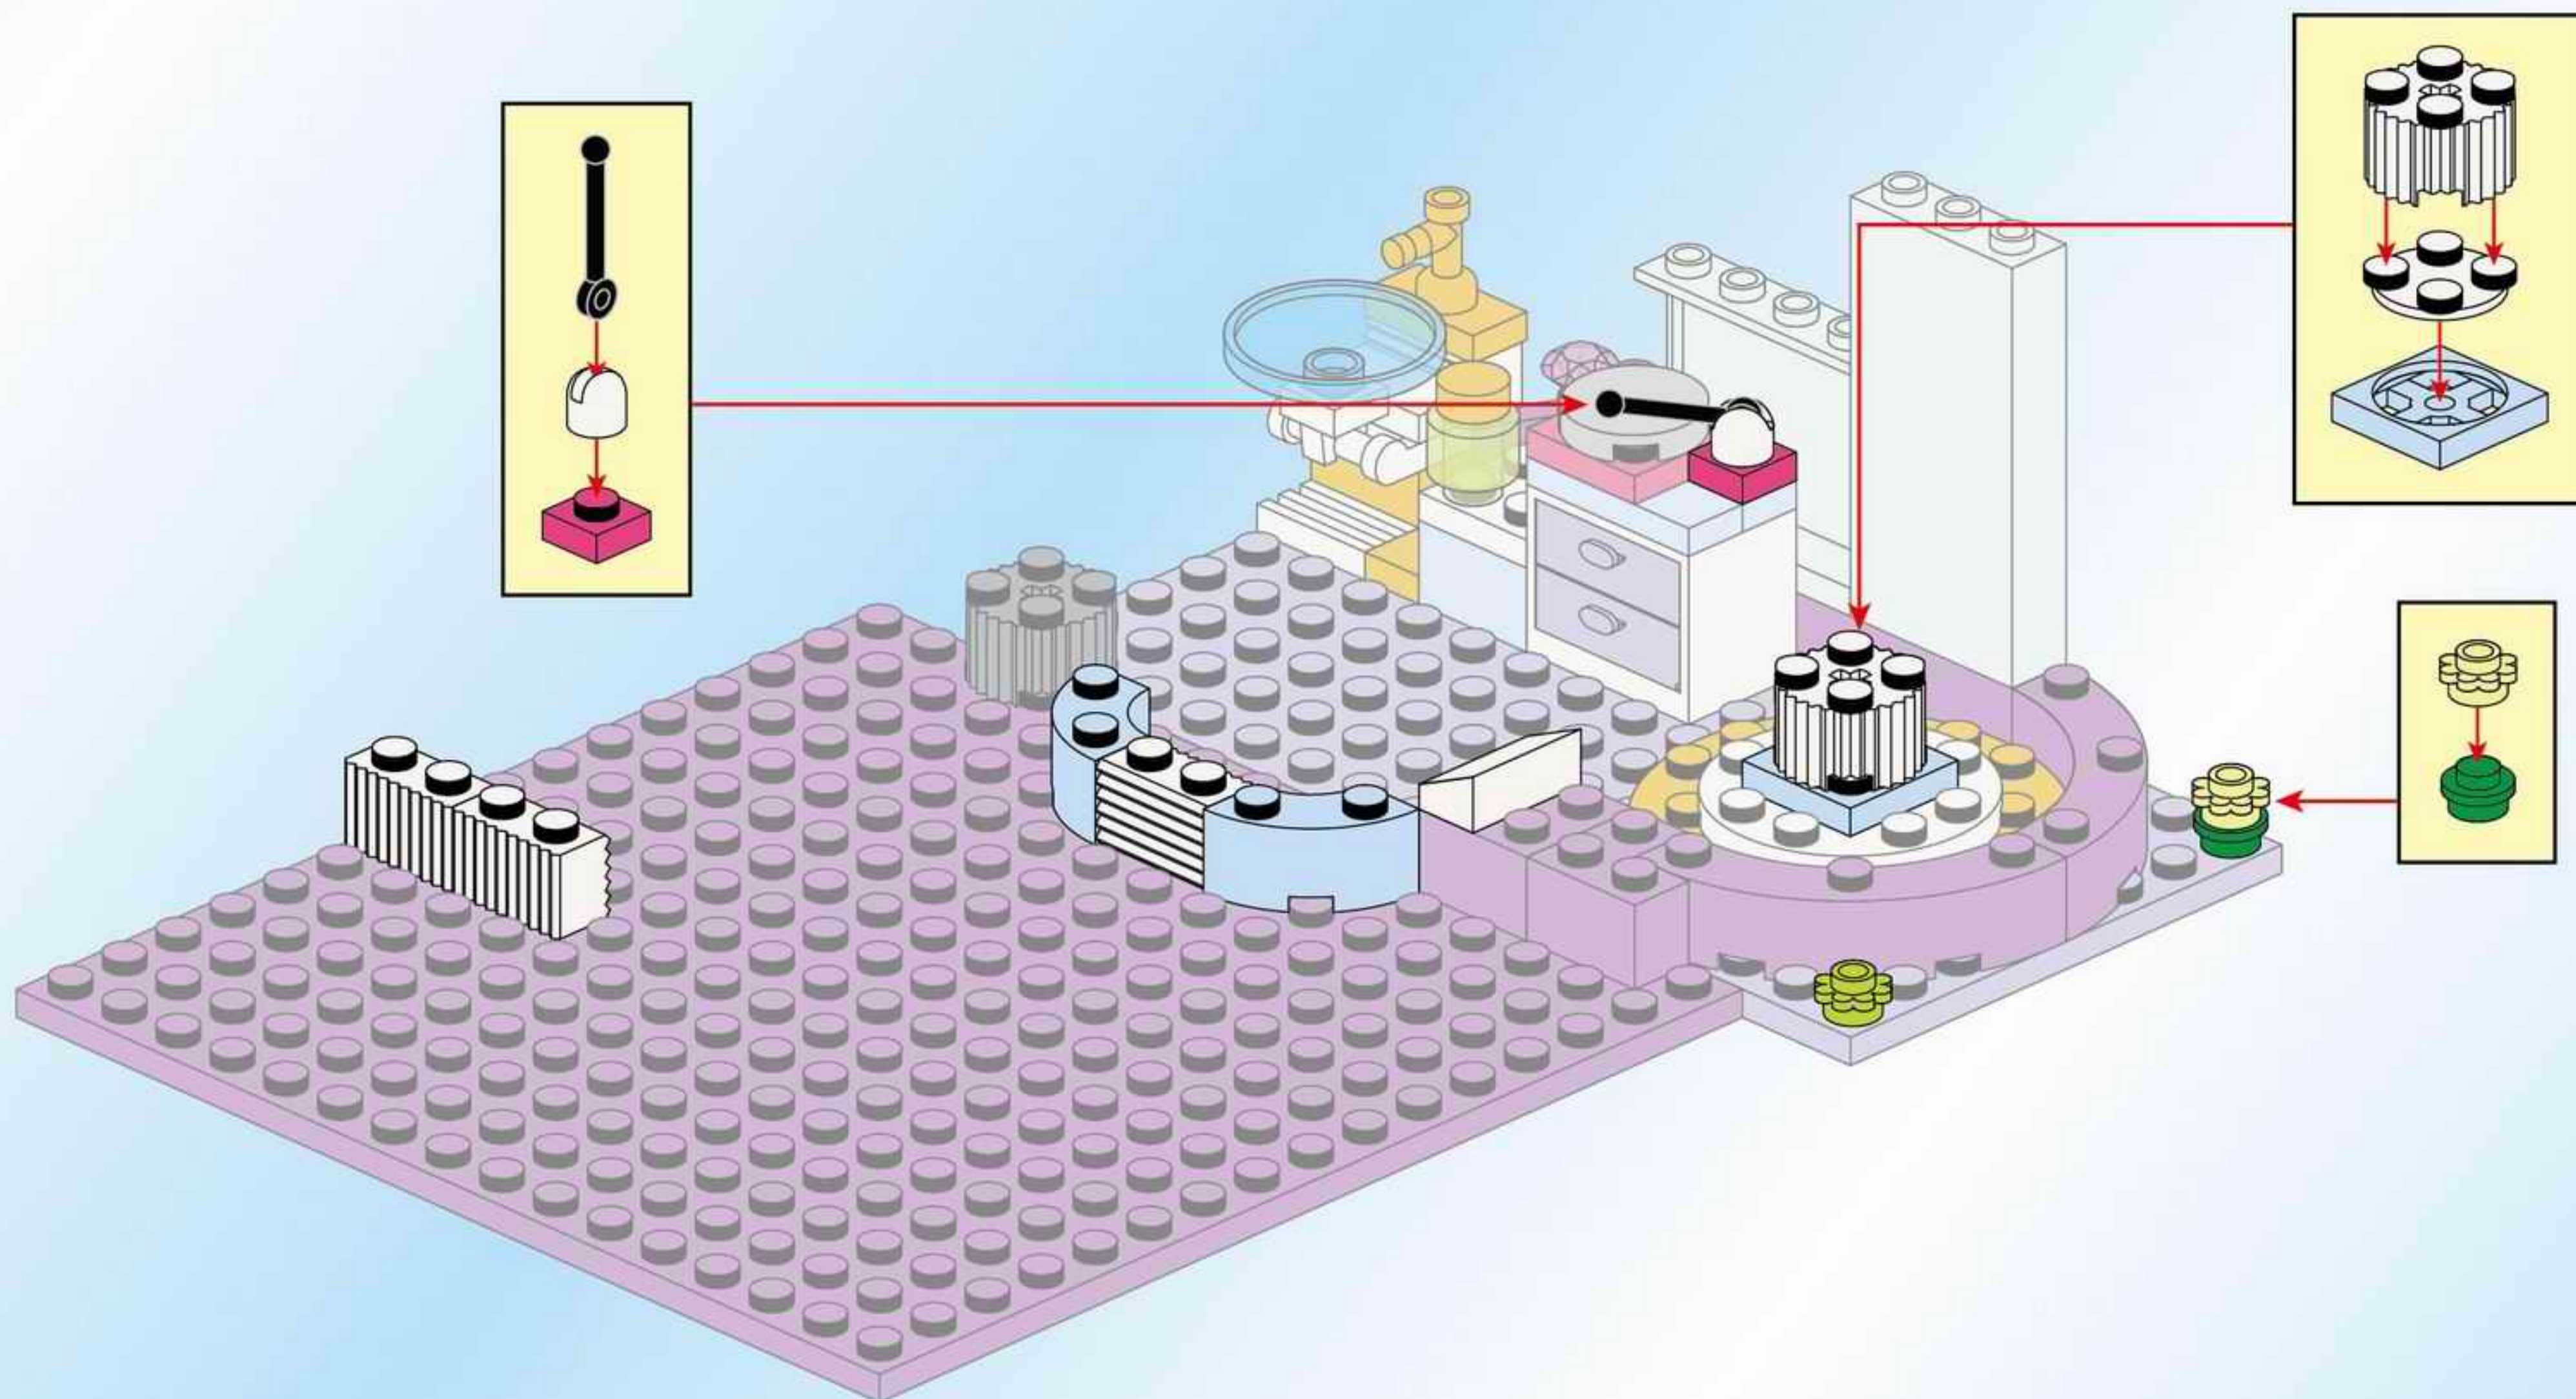

8

1x	1x	1x	1x	1x	1x	1x
1x	1x	3x	1x	2x