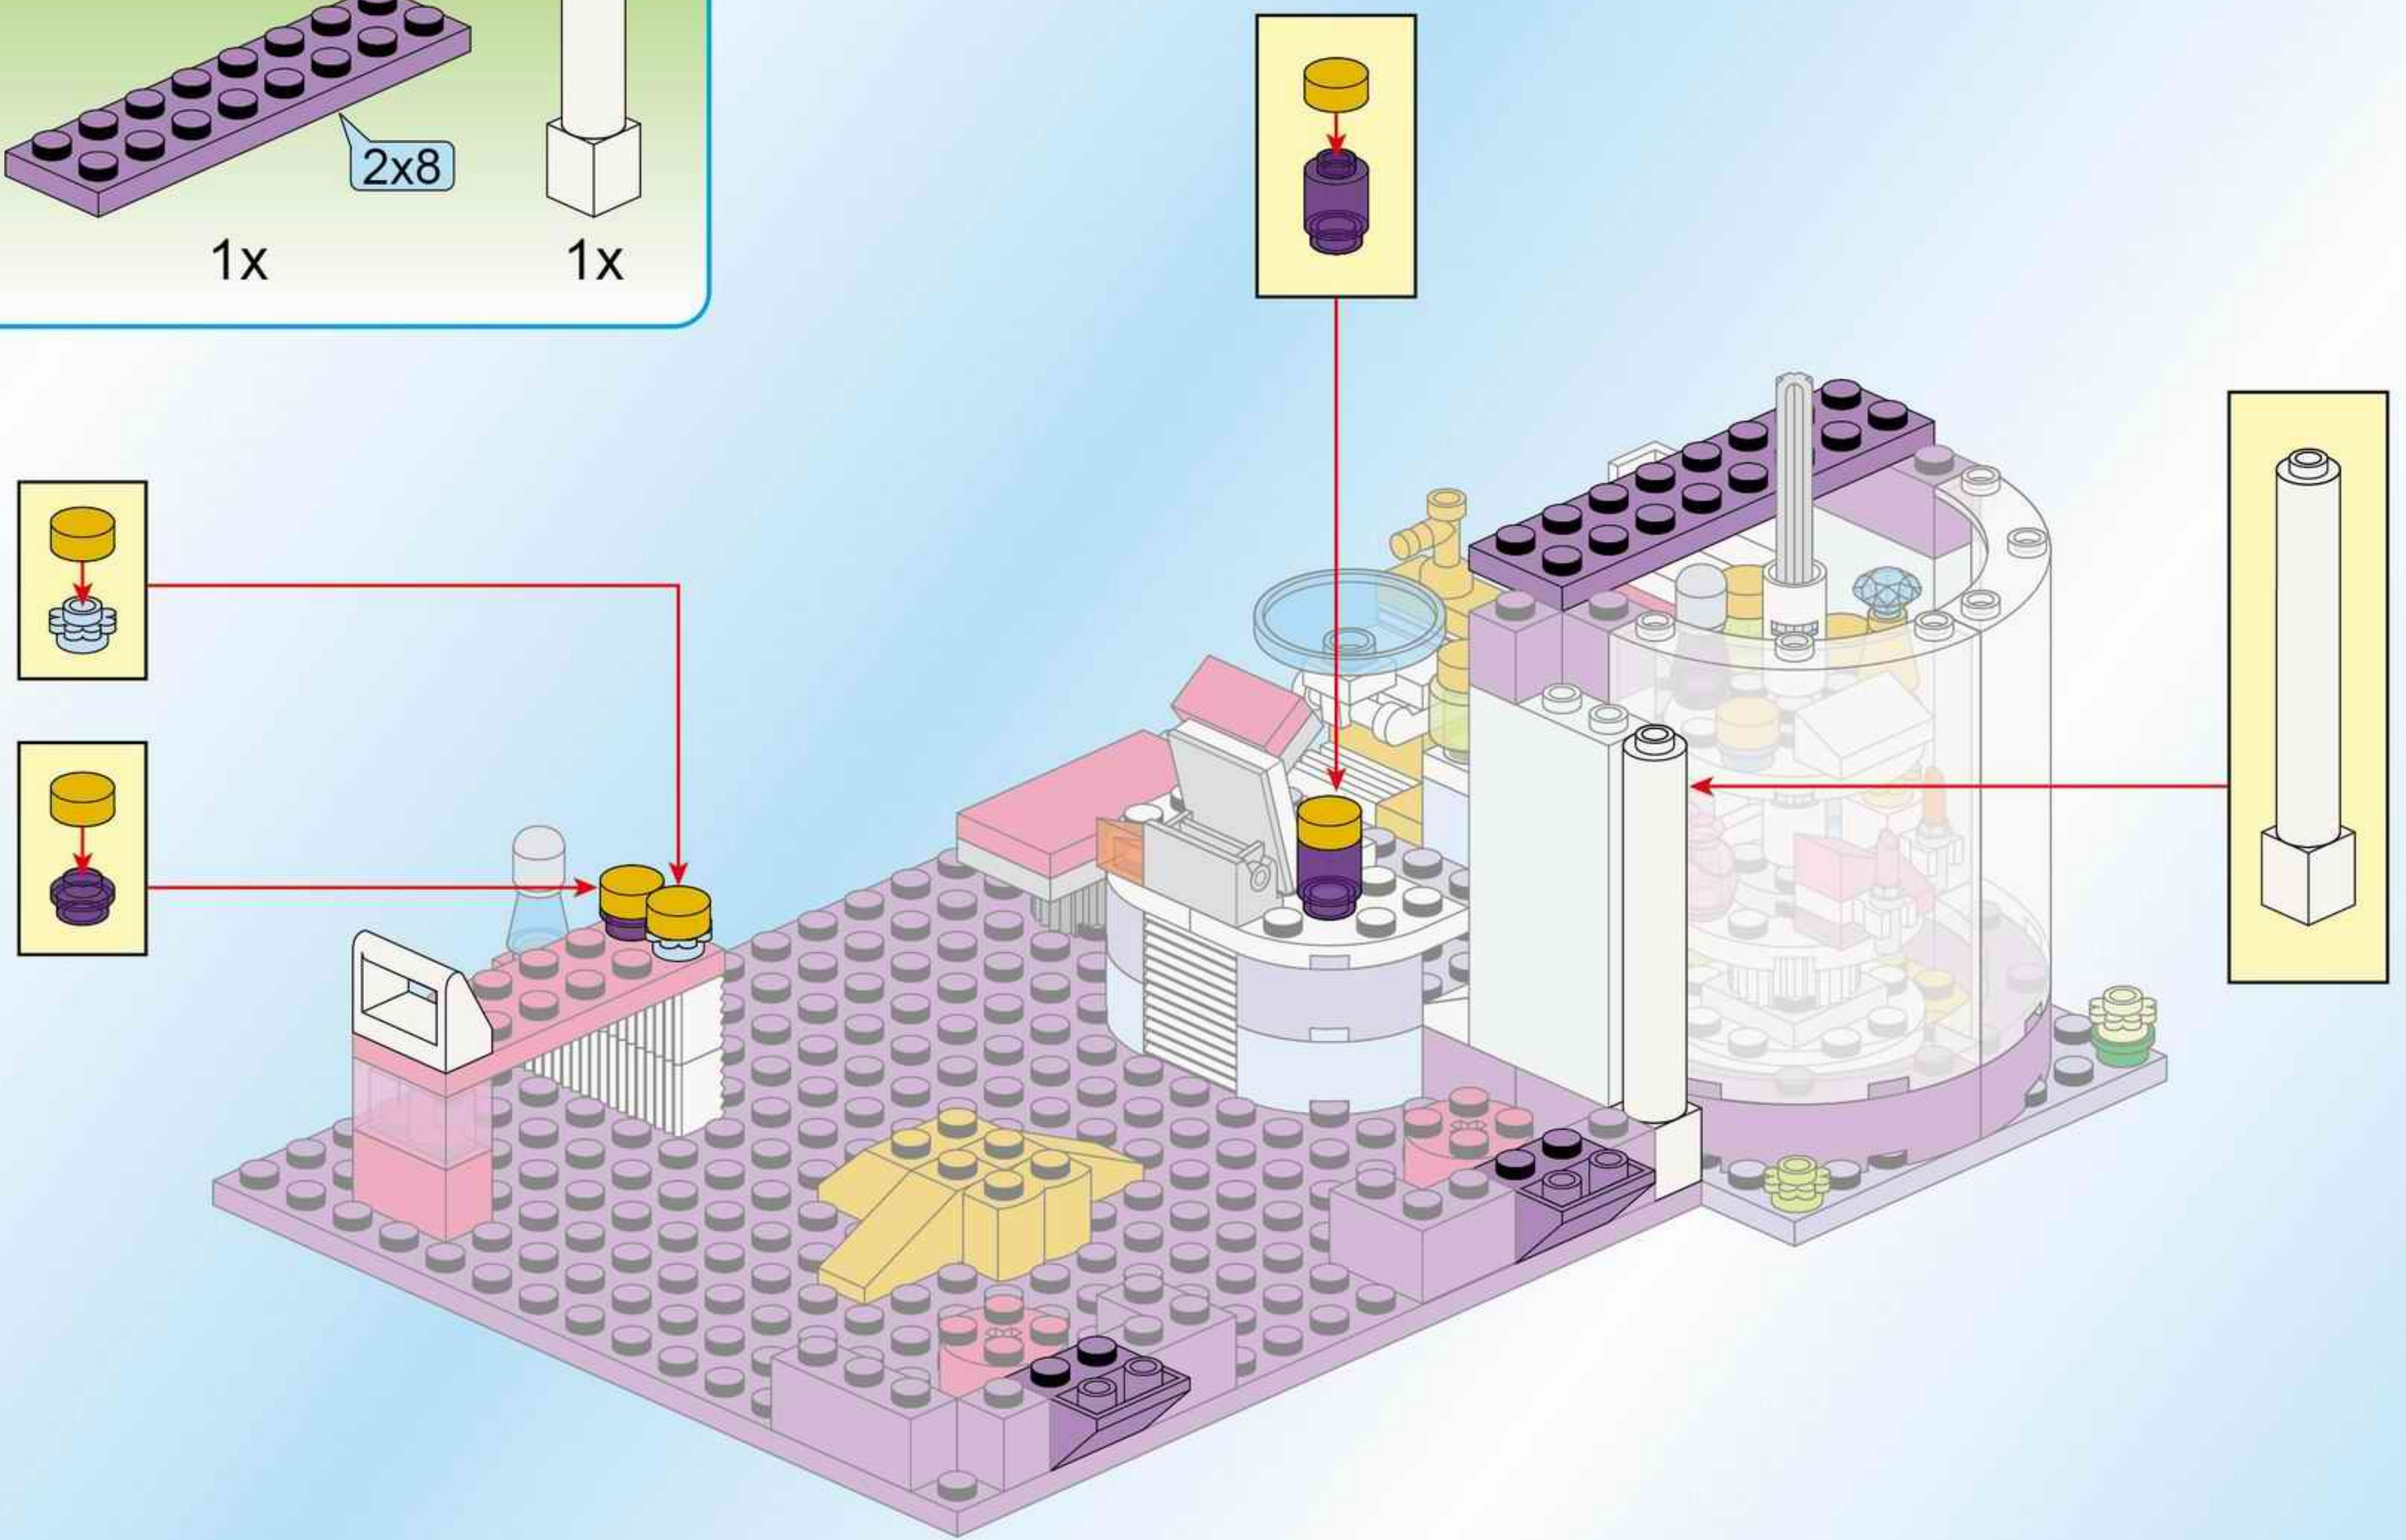

10

11

				
3x	1x	1x	1x	1x
				
1x	1x	1x	1x	
				
1x	2x	1x		
				
1x		1x		

1	3
	
2	4
	

12

2x
1x
2x
1x
1x
2x
1x

This block contains a list of LEGO parts for step 12. The parts are arranged in two rows. The first row contains: a white 1x2 Technic brick with 2 holes (2x), a pink 1x2 Technic brick (1x), a pink 2-way Technic connector (2x), and a white 1x4 Technic brick with 2 holes (1x). The second row contains: a white 1x2 Technic cylinder (1x), a pink 1x2 Technic brick with 2 holes (1x), a yellow 1x2 Technic wedge (2x), and a white 1x4 Technic brick with 2 holes (1x).

13

14

15

Parts list for step 15:

- 3x Yellow Technic Pin
- 1x Light Blue Technic Axle
- 1x Purple Technic Pin
- 1x Purple Technic Pin
- 1x White Technic Window
- 2x Purple Technic 1x3 Technic Brick with Grooves
- 1x Purple Technic 1x8 Technic Brick with Grooves
- 1x White Technic Pin

Note: The 1x8 purple brick is labeled "2x8".

16

- 1x
- 1x
- 1x
- 1x
- 1x
- 1x
- 2x
- 3x
- 2x

17

- 1x
- 1x
- 2x
- 2x
- 3x
- 1x
- 1x
- 1x
- 1x
- 1x
- 1x
- 1x
- 1x
- 1x
- 1x
- 4x
- 1x
- 1x
- 1x
- 2x

- 1
- 2
- 3
- 4
- 5