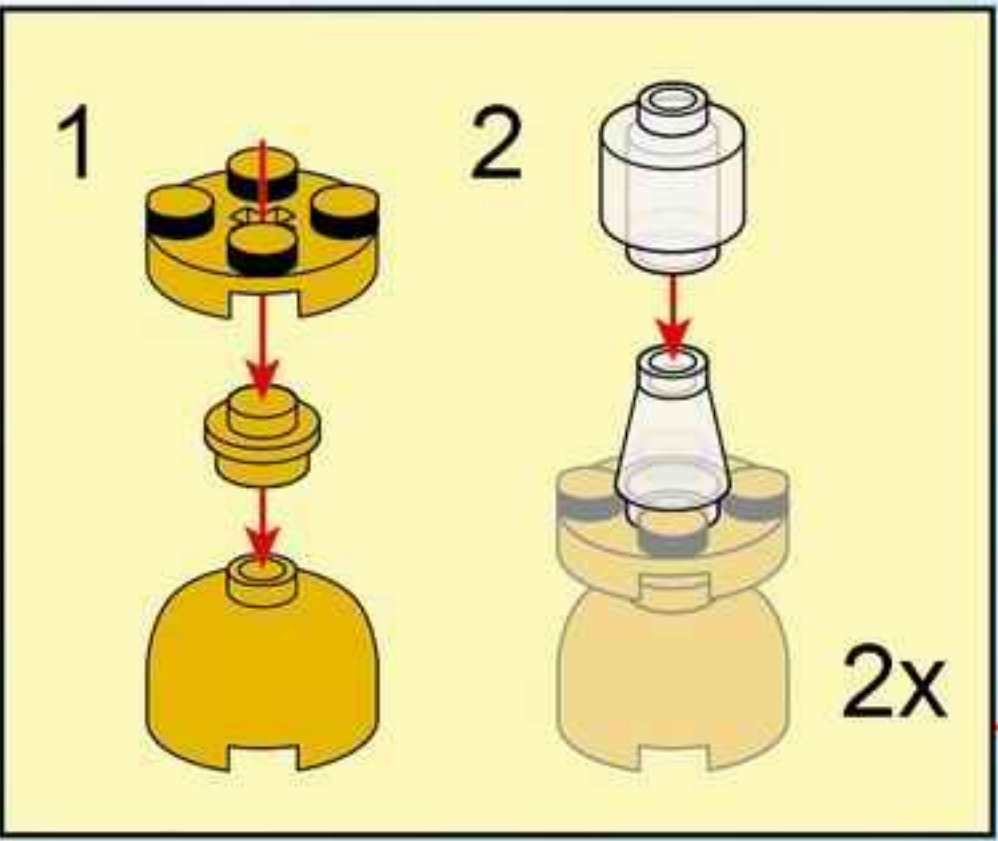

18

- 3x  1x  1x  2x  2x 
- 2x  2x  2x  2x 

20

- 1x (yellow 1-hole Technic pin)
- 1x (yellow 2-hole Technic pin)
- 1x (pink 2-hole Technic pin)
- 2x (pink 2-hole Technic pin)
- 6x (white 1-hole Technic pin)
- 6x (purple 1-hole Technic pin)
- 8x (yellow 1-hole Technic pin)
- 1x (pink 1-hole Technic pin)
- 1x (white 4-way Technic connector)
- 1x (yellow dome-shaped Technic piece)
- 1x (purple 6-hole Technic connector)
- 2x (clear curved Technic wall)
- 2x (light green 1x4 Technic brick)
- 1x (light green 1x6 Technic brick)