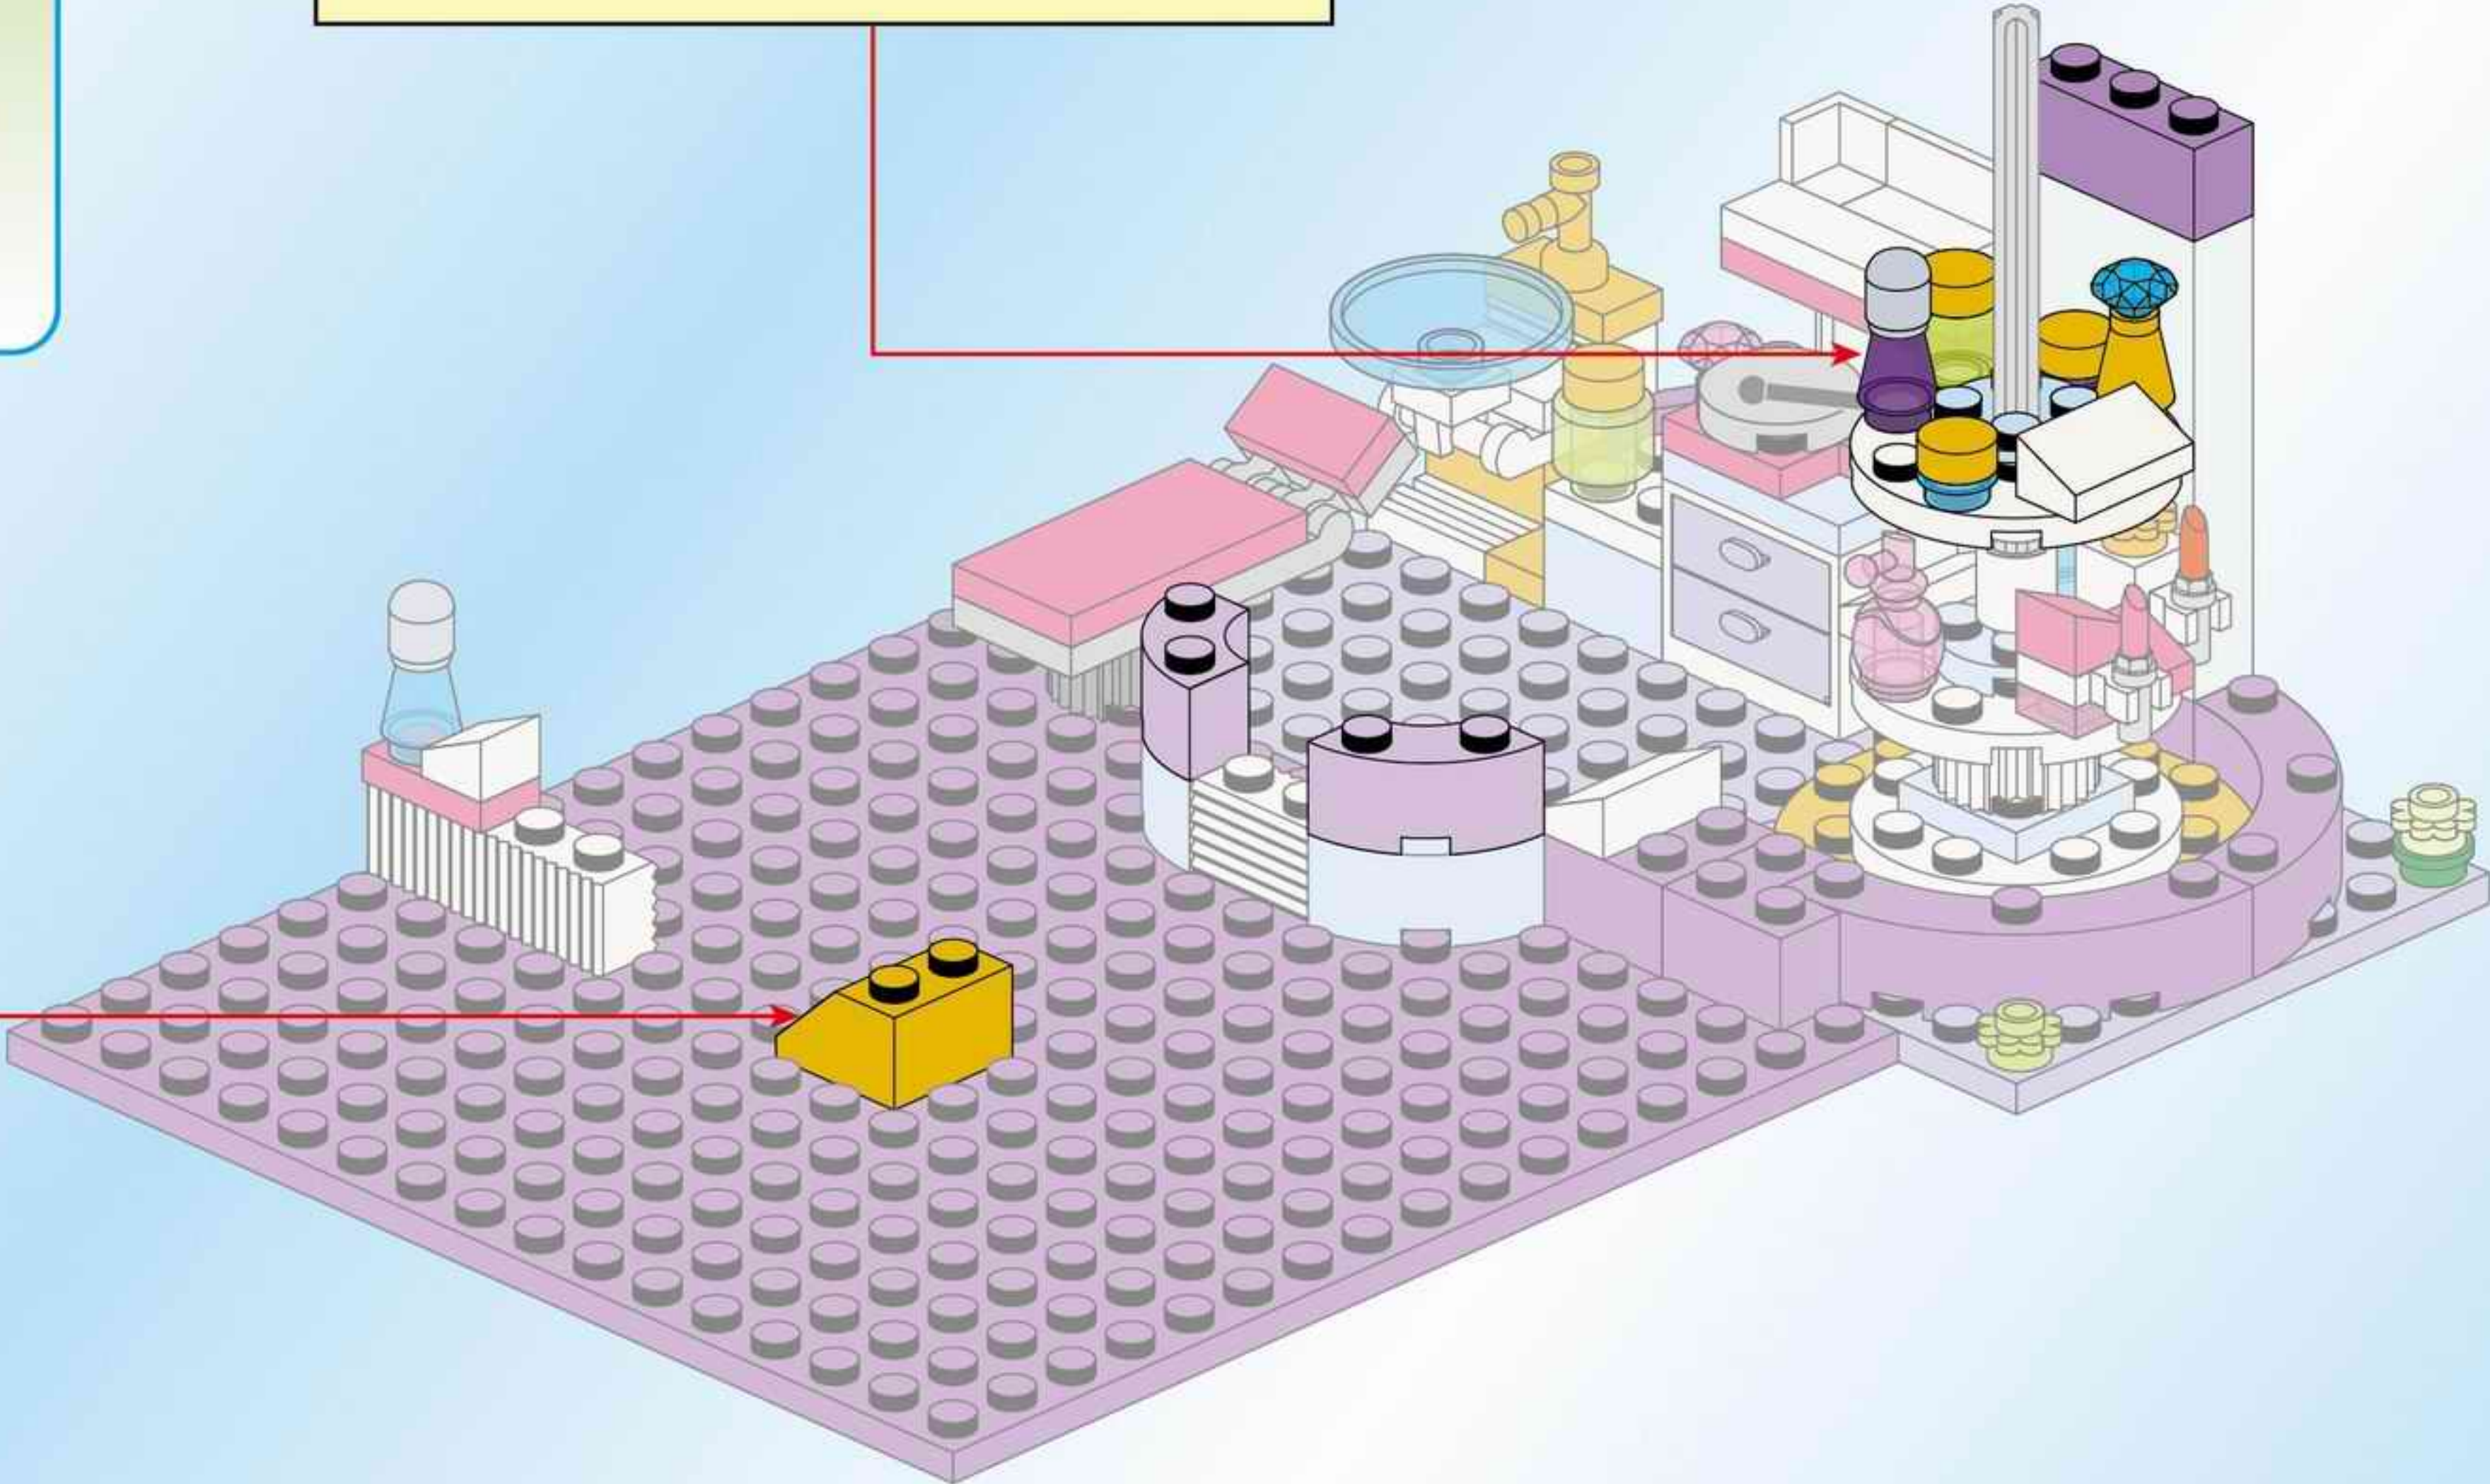

10

11

				
3x	1x	1x	1x	1x
				
1x	1x	1x	1x	
				
1x	2x	1x		
				
1x		1x		

1	3
	
2	4
	

12

2x
1x
2x
1x
1x
2x
1x

This block contains a list of LEGO parts for step 12. The parts are arranged in two rows. The first row contains: a white 1x2 Technic brick with 2 holes (2x), a pink 1x2 Technic brick (1x), a pink 2-way Technic connector (2x), and a white 1x4 Technic brick with 2 holes (1x). The second row contains: a white 1x2 Technic cylinder (1x), a pink 1x2 Technic brick with 2 holes (1x), a yellow 1x2 Technic wedge (2x), and a white 1x4 Technic brick with 2 holes (1x).