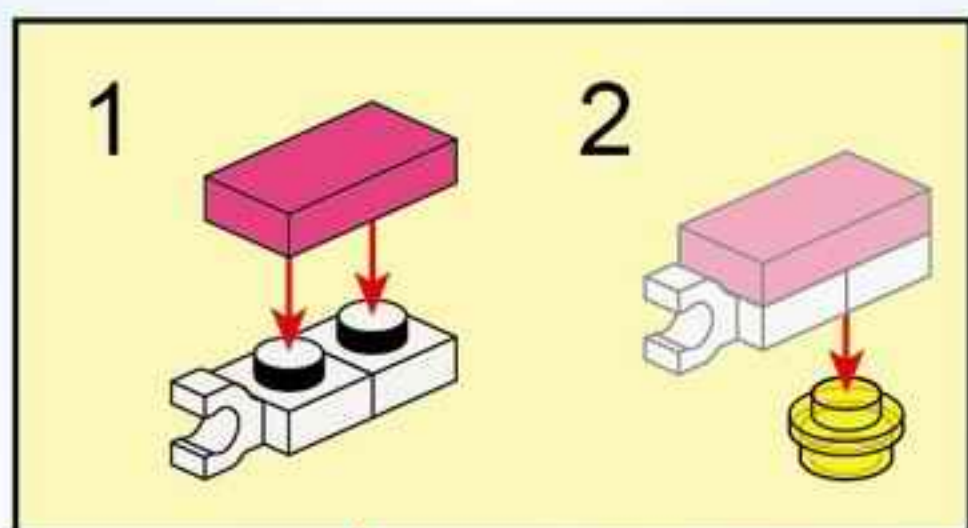

16

- 1x
- 1x
- 1x
- 1x
- 1x
- 1x
- 2x
- 3x
- 2x