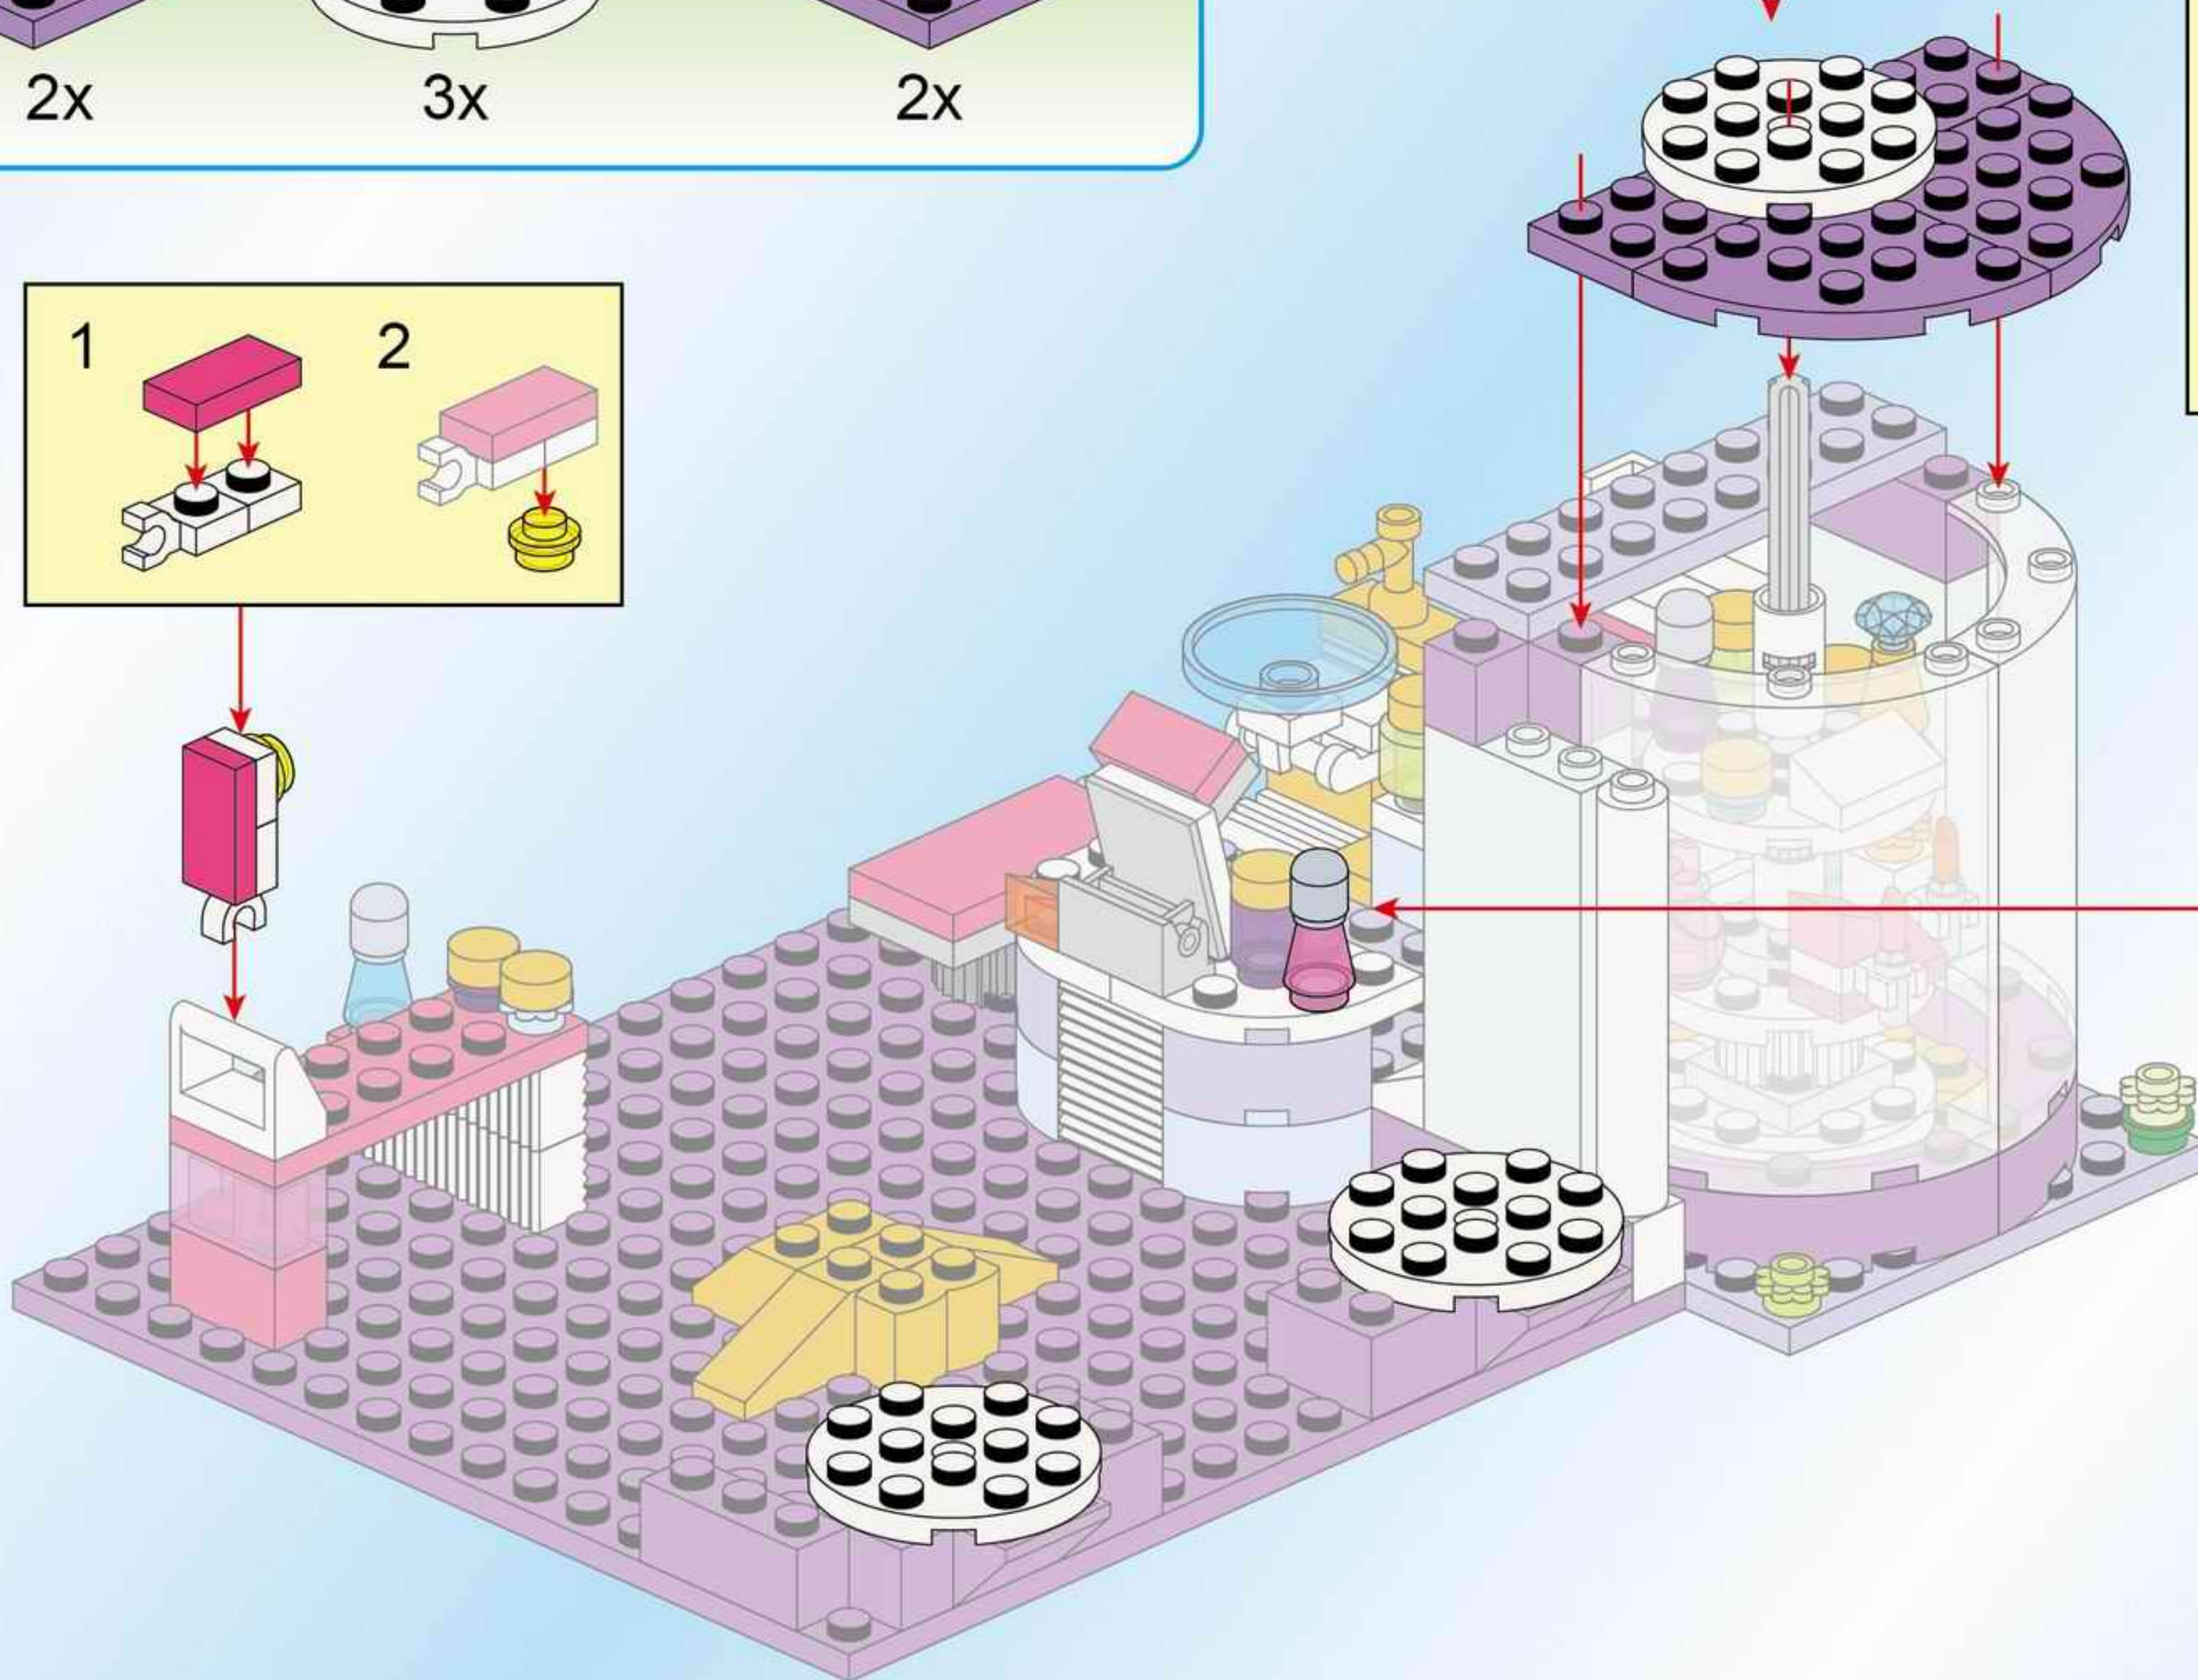

10

11

				
3x	1x	1x	1x	1x
				
1x	1x	1x	1x	
				
1x	2x	1x		
				
1x		1x		

1	3
	
2	4
	

12

2x
1x
2x
1x
1x
2x
1x

This block contains a list of LEGO parts for step 12. The parts are arranged in two rows. The first row contains: a white 1x2 Technic brick with 2 holes (2x), a pink 1x2 Technic brick (1x), a pink 2-way Technic connector (2x), and a white 1x4 Technic brick with 2 holes (1x). The second row contains: a white 1x2 Technic cylinder (1x), a pink 1x2 Technic brick with 2 holes (1x), a yellow 1x2 Technic wedge (2x), and a white 1x4 Technic brick with 2 holes (1x).

Note: The 1x8 purple brick is labeled "2x8".

16

- 1x
- 1x
- 1x
- 1x
- 1x
- 1x
- 2x
- 3x
- 2x

17

- 1x
- 1x
- 2x
- 2x
- 3x
- 1x
- 1x
- 1x
- 1x
- 1x
- 1x
- 1x
- 1x
- 1x
- 1x
- 4x
- 1x
- 1x
- 1x
- 2x

- 1
- 2
- 3
- 4
- 5