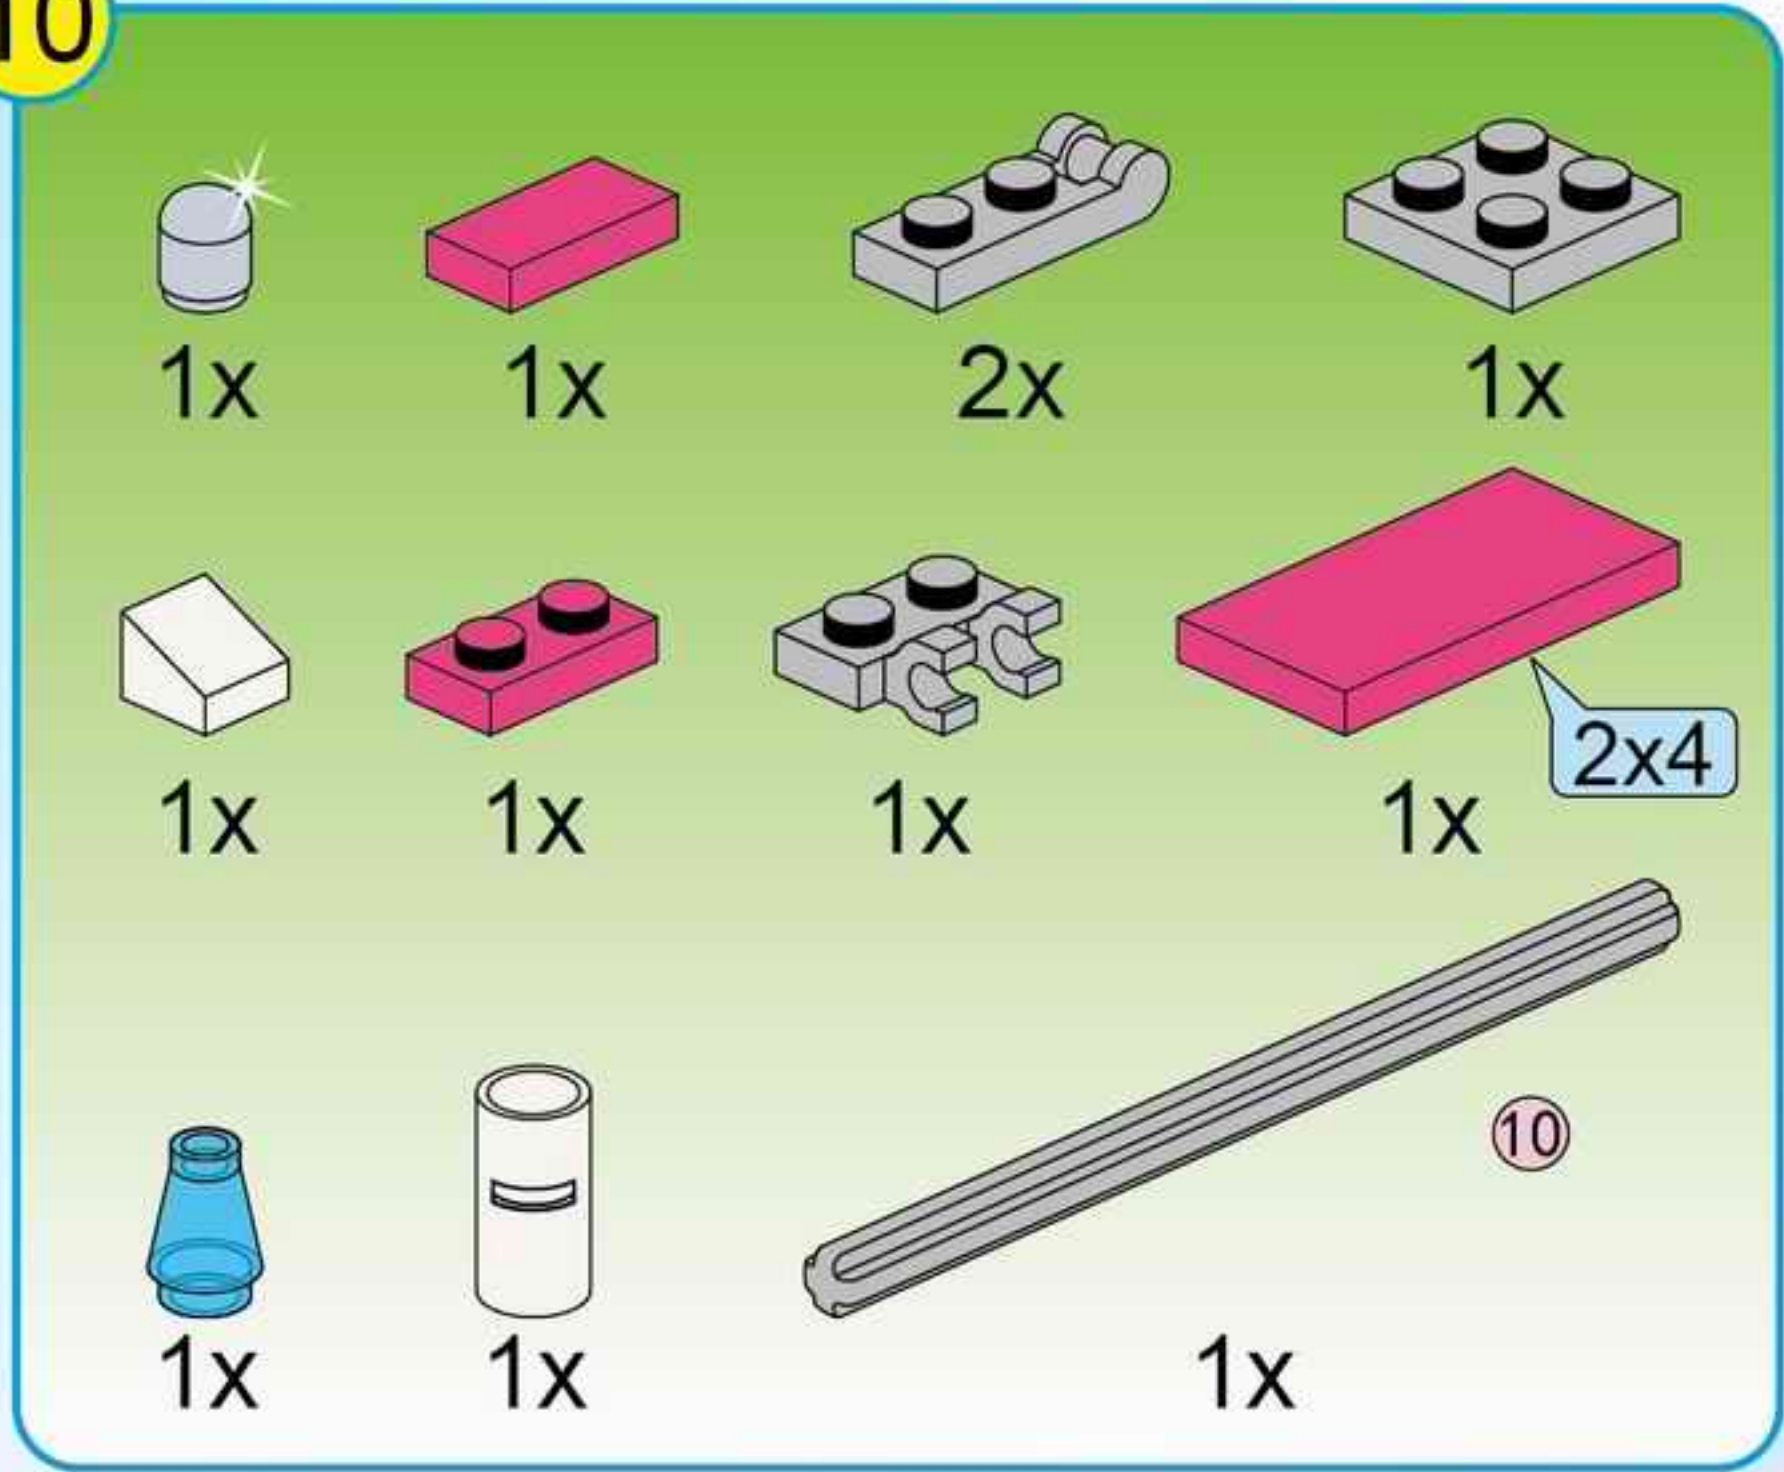

10

11

				
3x	1x	1x	1x	1x
				
1x	1x	1x	1x	
				
1x	2x	1x		
				
1x		1x		

1	3
	
2	4
	

12

2x
1x
2x
1x
1x
2x
1x

This block contains a list of LEGO parts for step 12. The parts are arranged in two rows. The first row contains: a white 1x2 Technic brick with 2 holes (2x), a pink 1x2 Technic brick (1x), a pink 2-way Technic connector (2x), and a white 1x4 Technic brick with 2 holes (1x). The second row contains: a white 1x2 Technic cylinder (1x), a pink 1x2 Technic brick with 2 holes (1x), a yellow 1x2 Technic wedge (2x), and a white 1x4 Technic brick with 2 holes (1x).