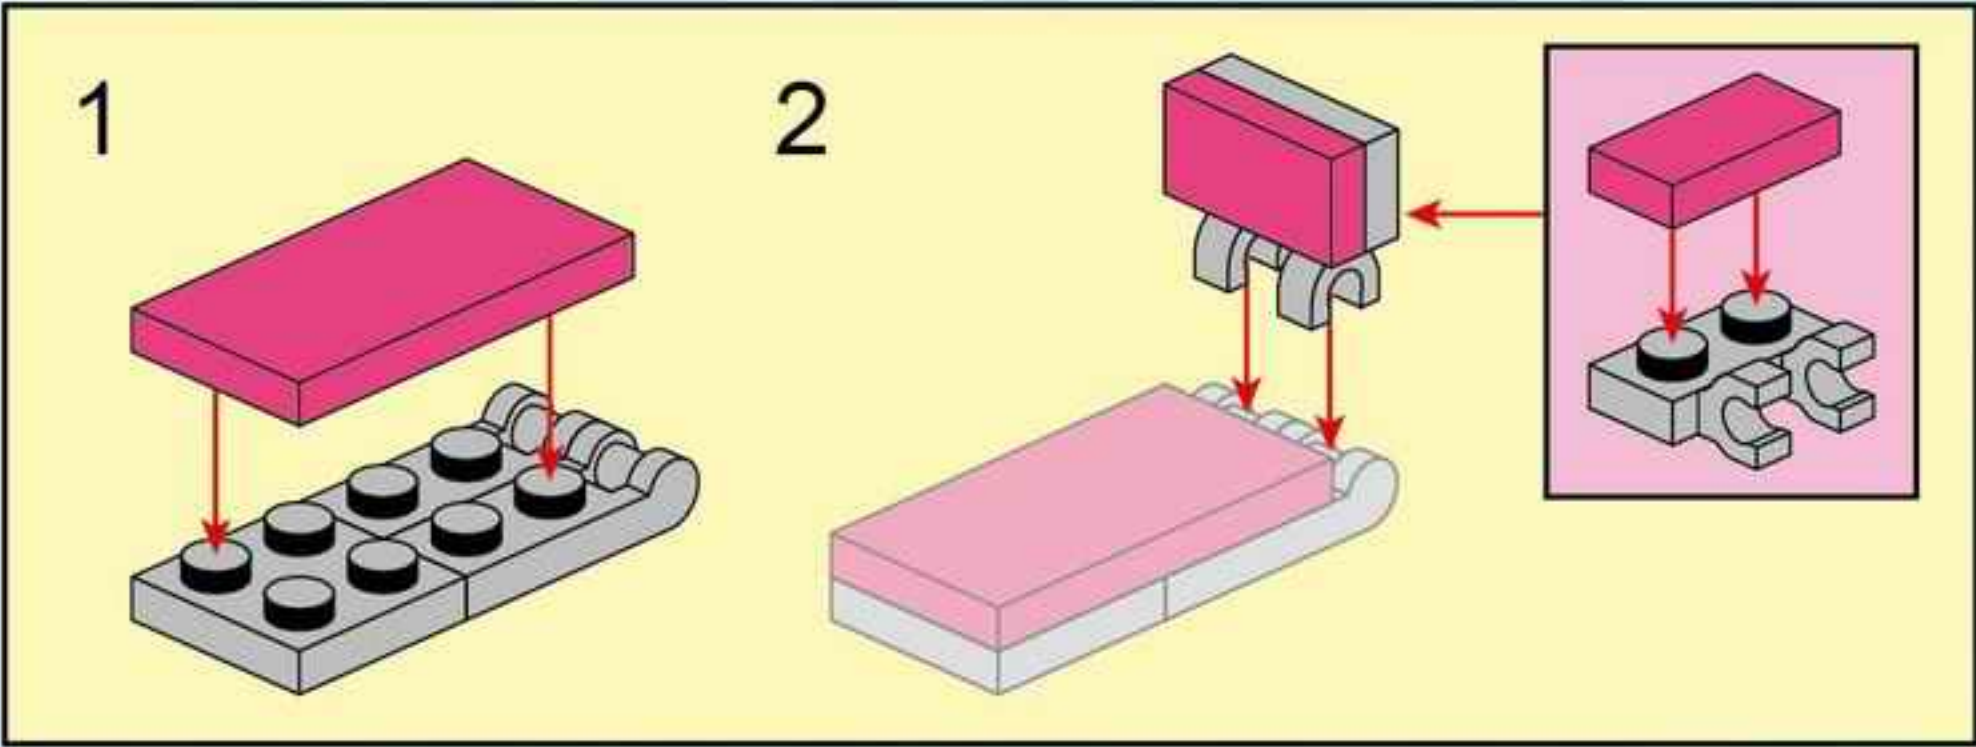

10

11

				
3x	1x	1x	1x	1x
				
1x	1x	1x	1x	
				
1x	2x	1x		
				
1x		1x		

1	3
	
2	4
	

12

2x
1x
2x
1x
1x
2x
1x

This block contains a list of LEGO parts for step 12. The parts are arranged in two rows. The first row contains: a white 1x2 Technic brick with 2 holes (2x), a pink 1x2 Technic brick (1x), a pink 2-way Technic connector (2x), and a white 1x4 Technic brick with 2 holes (1x). The second row contains: a white 1x2 Technic cylinder (1x), a pink 1x2 Technic brick with 2 holes (1x), a yellow 1x2 Technic wedge (2x), and a white 1x4 Technic brick with 2 holes (1x).