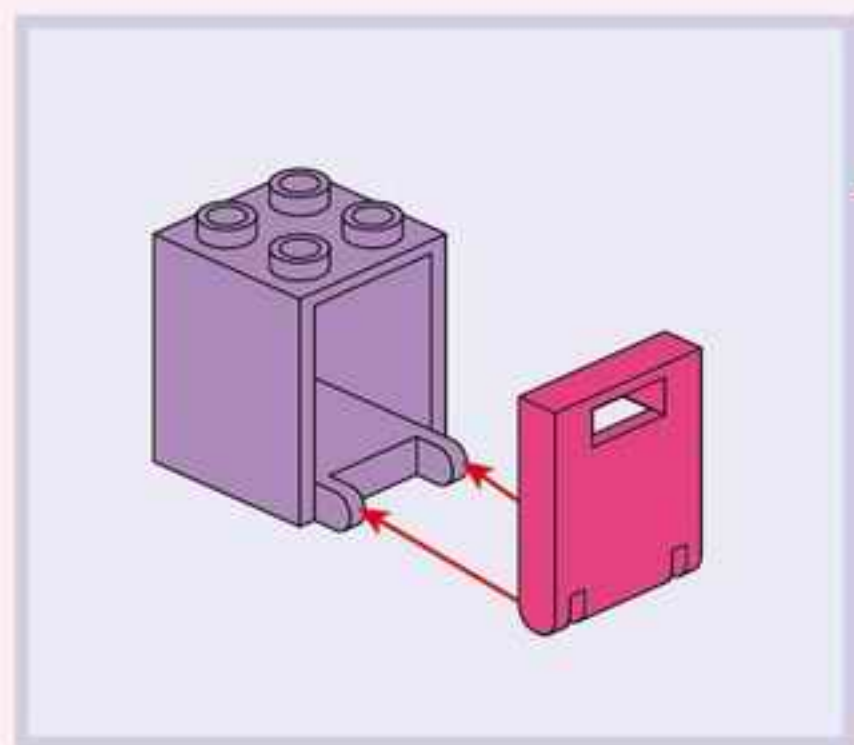

1x

4x

- 1x [Red 1x3 Technic Brick]
- 1x [Grey 1x3 Technic Brick with 2 pins]
- 1x [White 1x3 Technic Round Plate]
- 1x [Purple 1x3 Technic Sloped Brick]
- 1x [Grey 1x3 Technic Pin]
- 1x [Purple 1x4 Technic Beam]
- 2x [Purple 1x2 Technic Brick]
- 1x [Purple 1x3 Technic Sloped Brick]
- 1x [Red 1x3 Technic Brick]
- 1x [Purple 1x3 Technic Brick with 2 pins]
- 1x [Purple 1x6 Technic Beam]