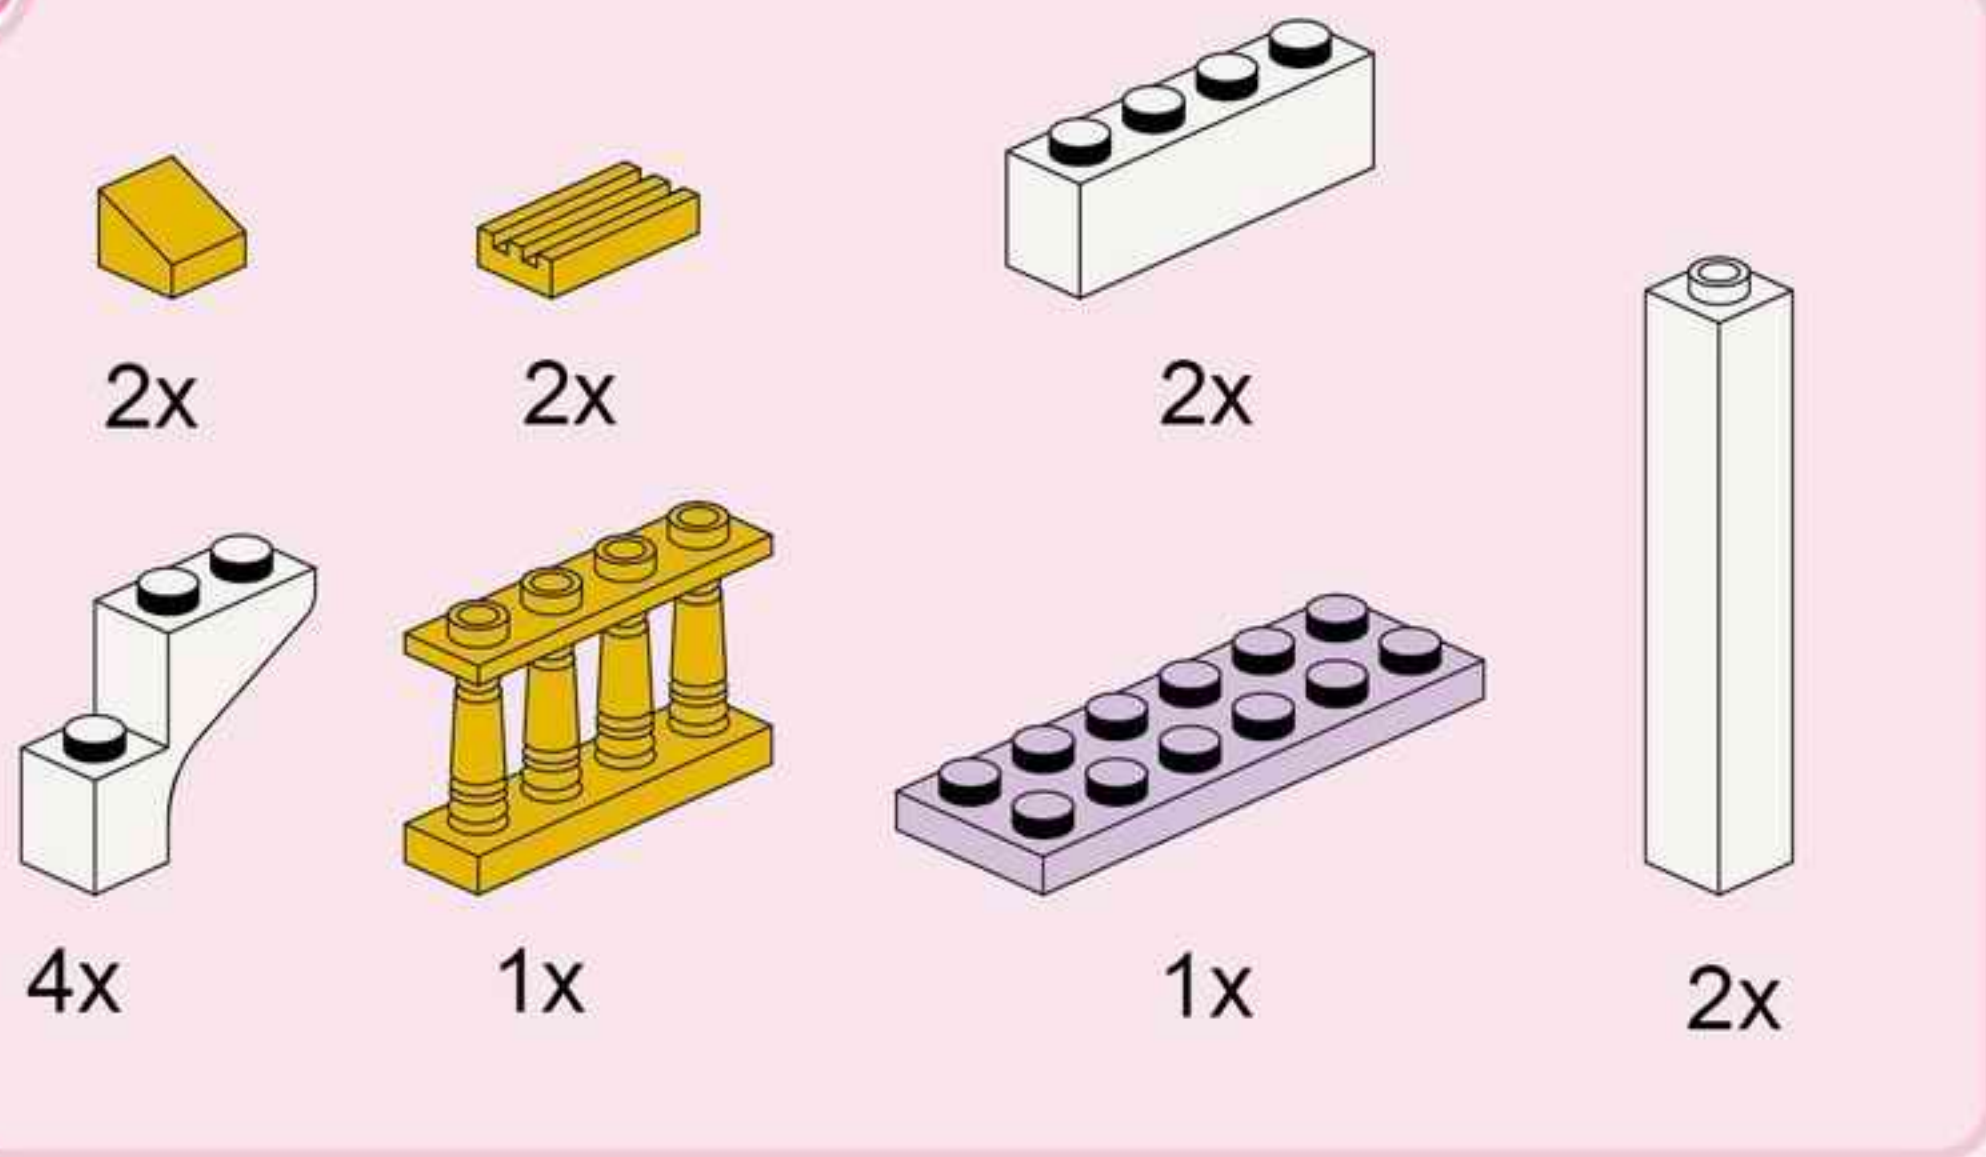

- 1x
- 2x
- 1x
- 1x
- 2x
- 2x
- 2x
- 1x
- 1x

23

- 1x [Yellow 1x3 Technic Brick]
- 2x [Yellow Technic Cone]
- 1x [White 1x1 Technic Brick]
- 1x [White 1x2 Technic Brick]
- 1x [Purple 1x2 Technic Brick]
- 2x [Yellow Technic Pin]
- 1x [Yellow Technic Beam]
- 2x [White 1x2 Technic Brick]
- 1x [White 1x3 Technic Brick]