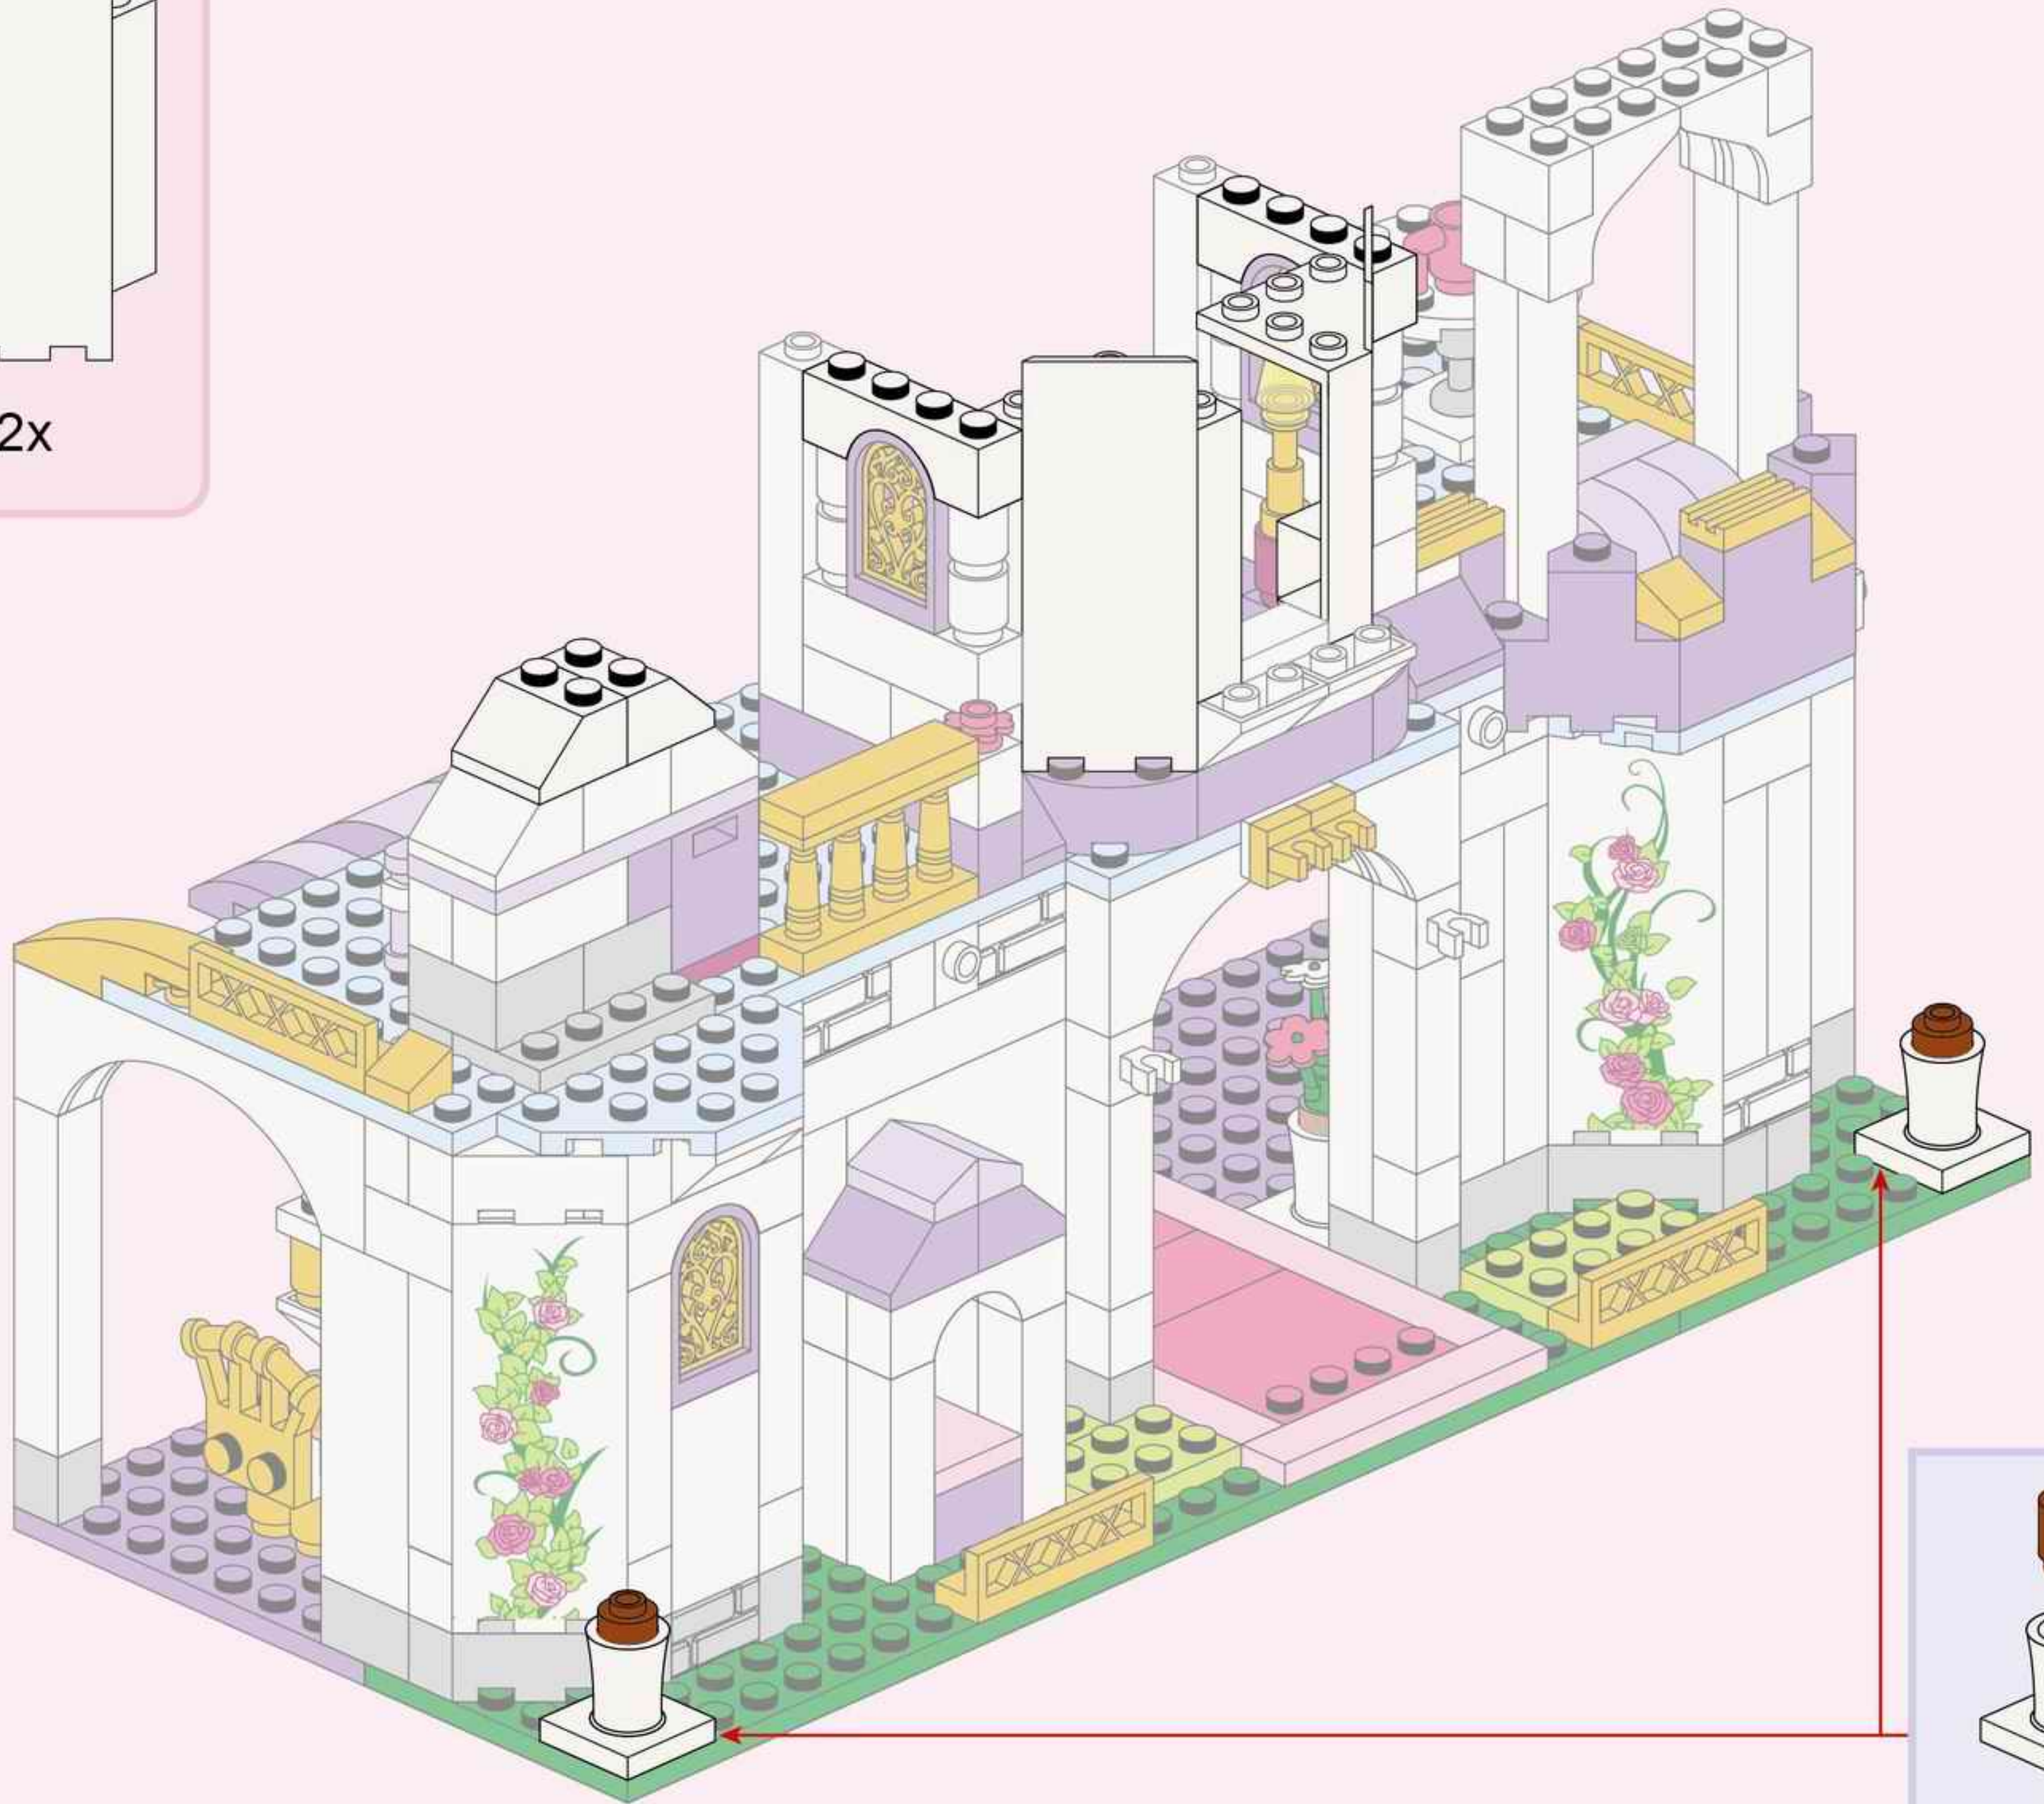

26

- 1x (pink flower)
- 2x (yellow 2-way connector)
- 1x (grey 1x2 brick)
- 1x (white 1x2 plate)
- 8x (white axle)
- 1x (purple 1x2 brick with axle)
- 1x (grey 1x4 plate)
- 2x (white 1x2 brick)
- 1x (white 1x2 brick with axle)
- 1x (yellow 1x4 beam)

27

2x  2x  2x 
2x  2x  2x 

 
2x

29

- 3x 
- 3x 
- 1x 
- 2x 
- 2x 
- 1x 
- 2x 
- 3x 

- 4x
- 4x
- 2x
- 1x

31

2x