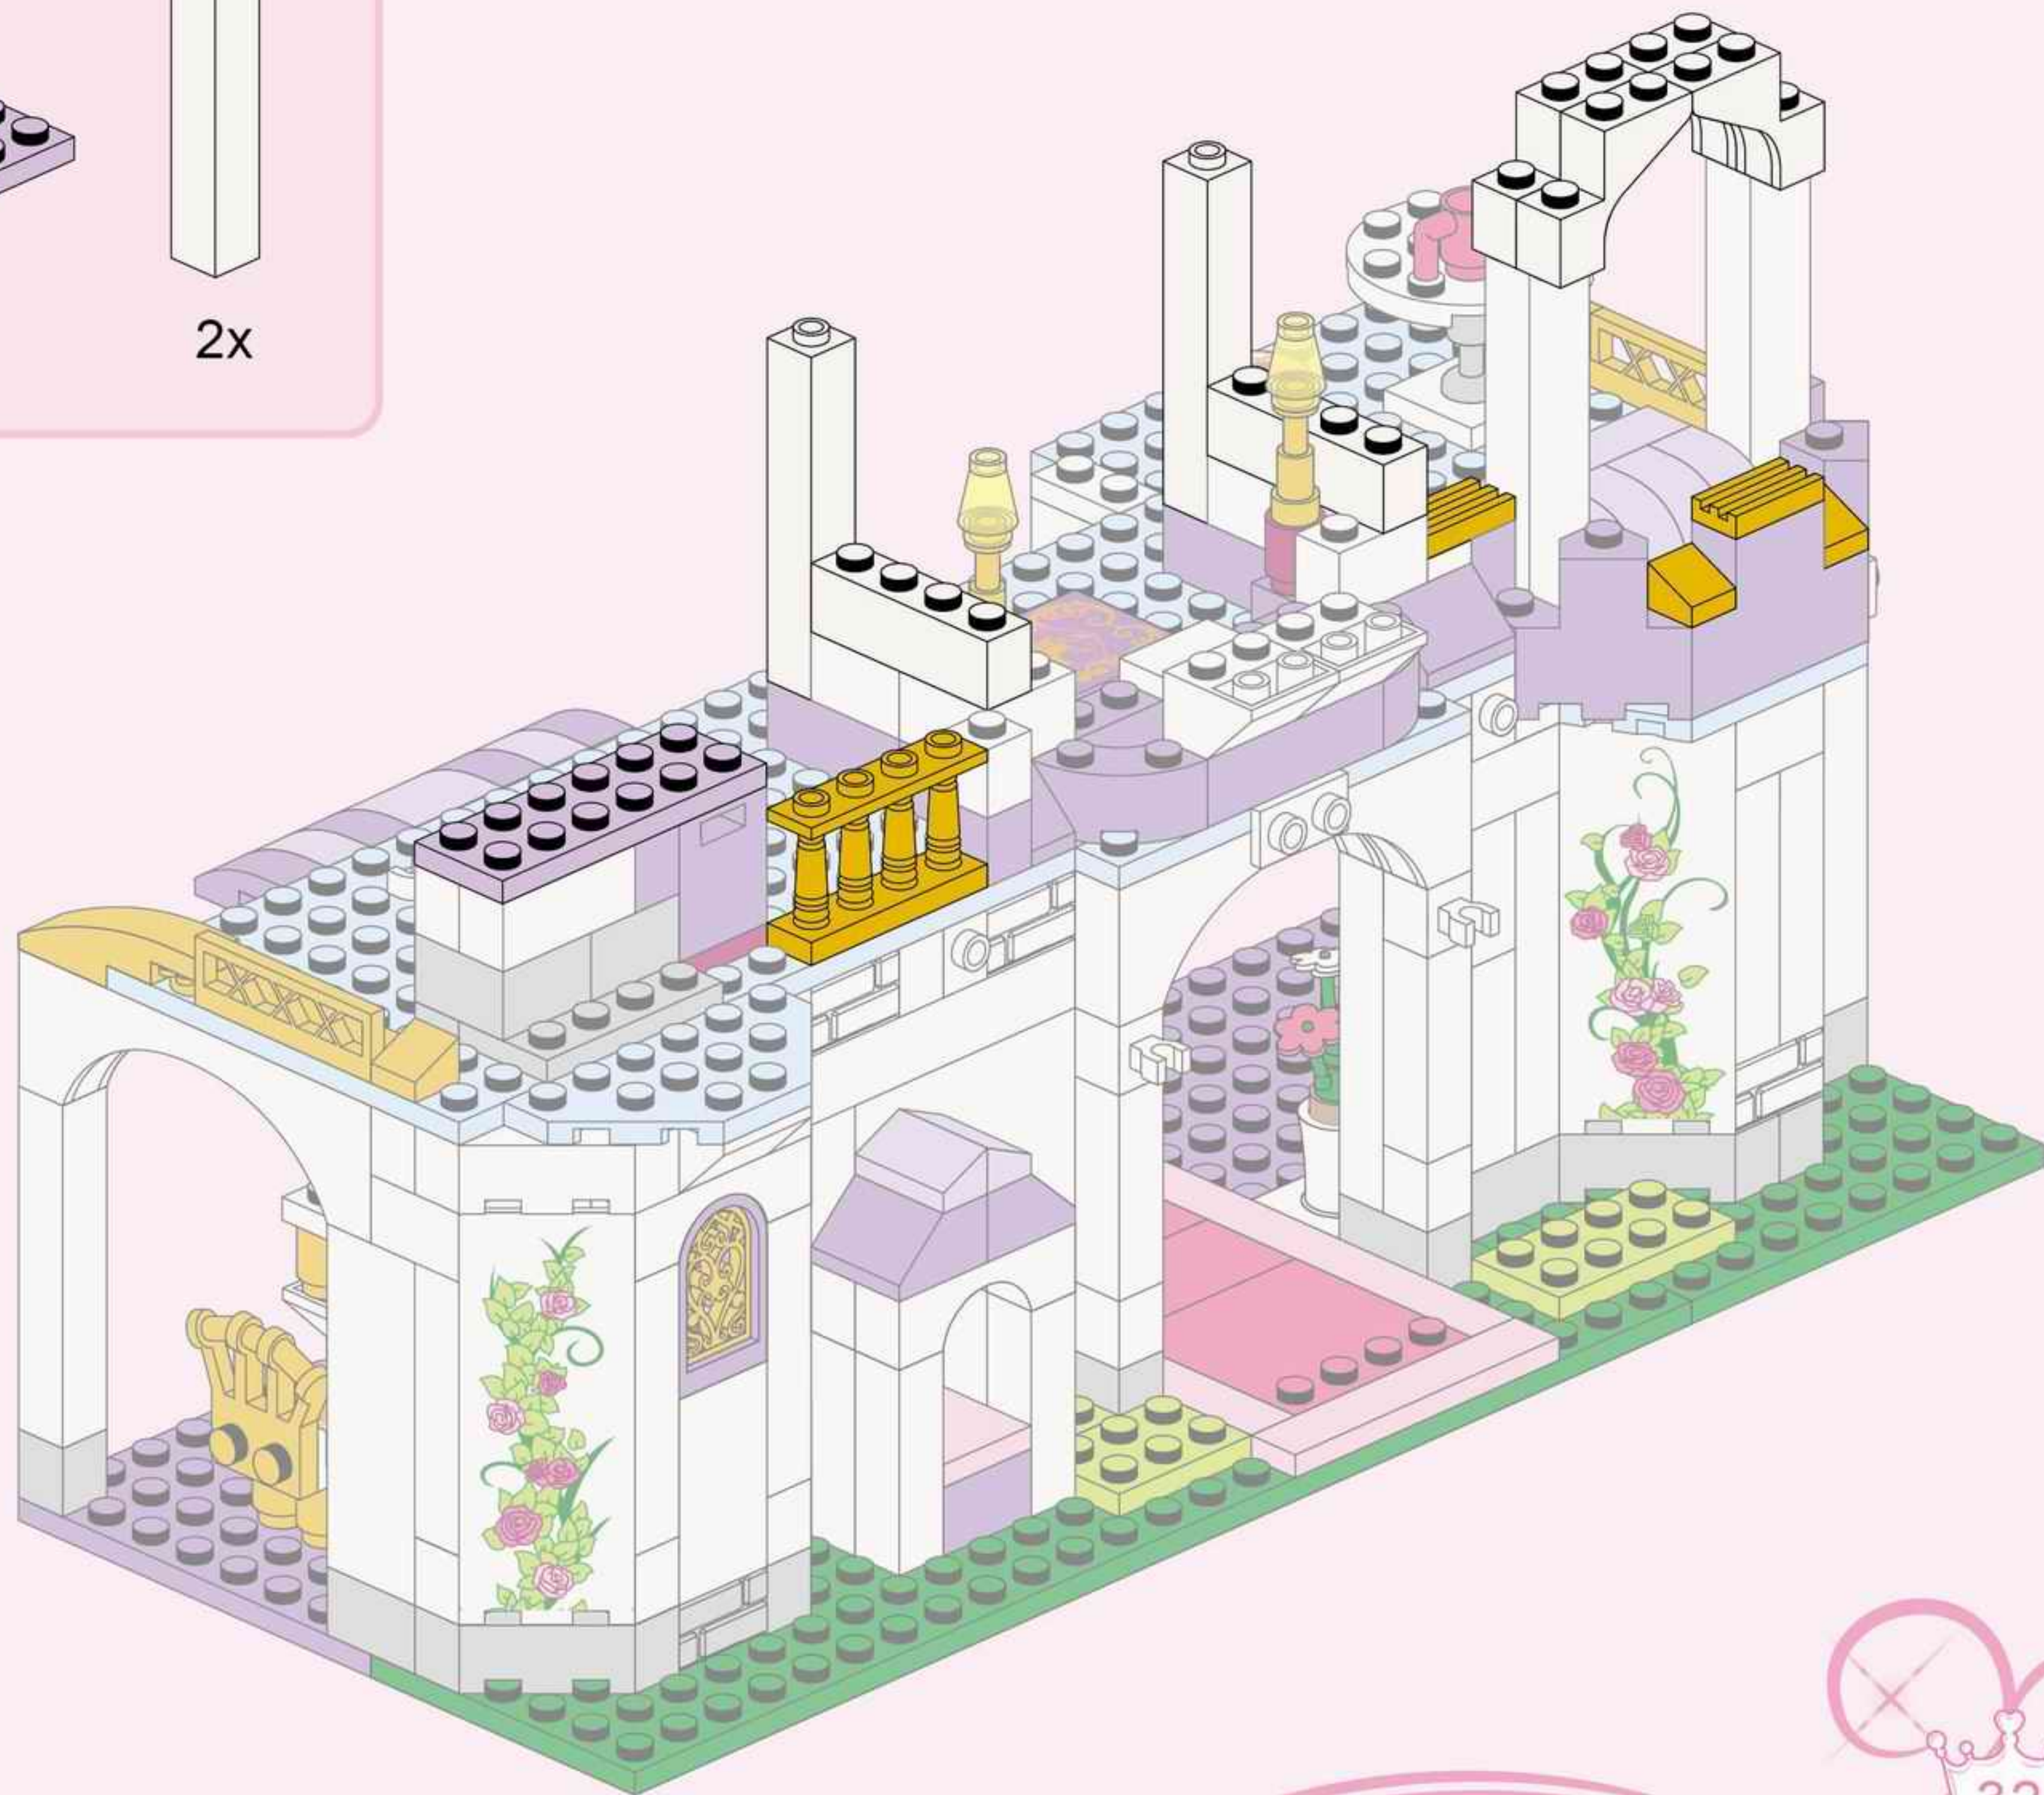

26

- 1x (pink flower)
- 2x (yellow 2-way connector)
- 1x (grey 1x2 brick)
- 1x (white 1x2 plate)
- 8x (white axle)
- 1x (purple 1x2 brick with axle)
- 1x (grey 1x4 plate)
- 2x (white 1x2 brick)
- 1x (white 1x2 brick with axle)
- 1x (yellow 1x4 beam)