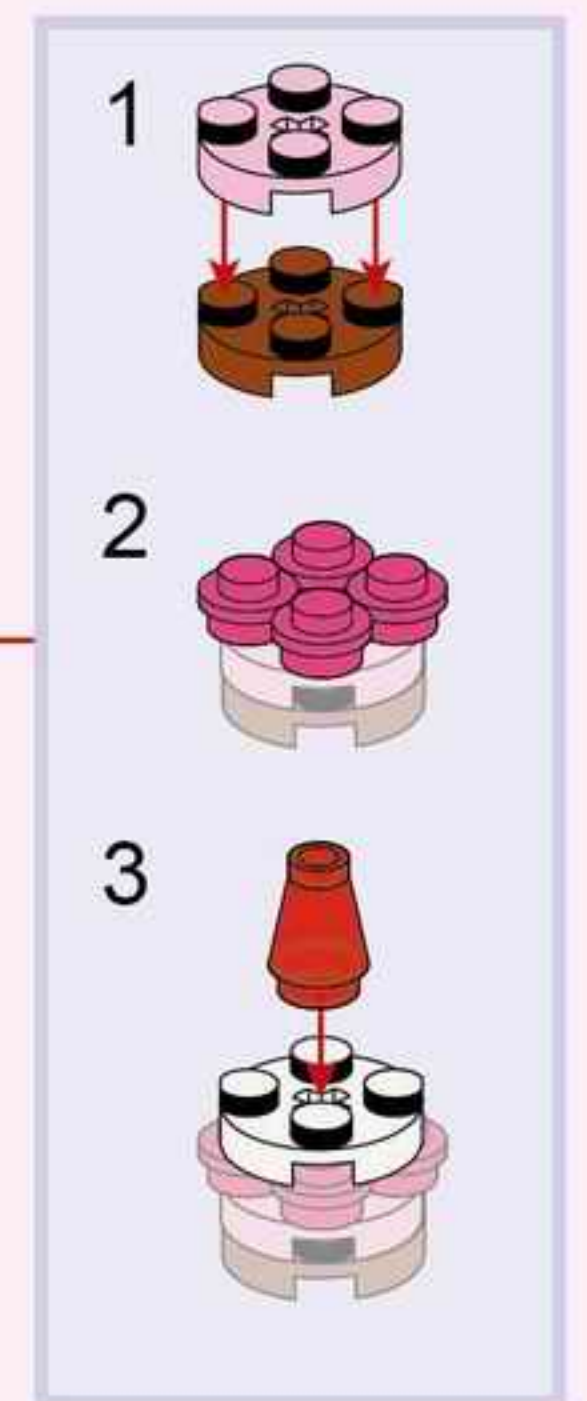

2610

Ages: 6+

Minifigs: X4

PCS: 587

Princess Leah

Leah's Birthday Party

+

=

拆件器使用方法, 仅为示例

Usage of Brick Separator, Just for the sample

1

6x16

1x

1x

2

1x