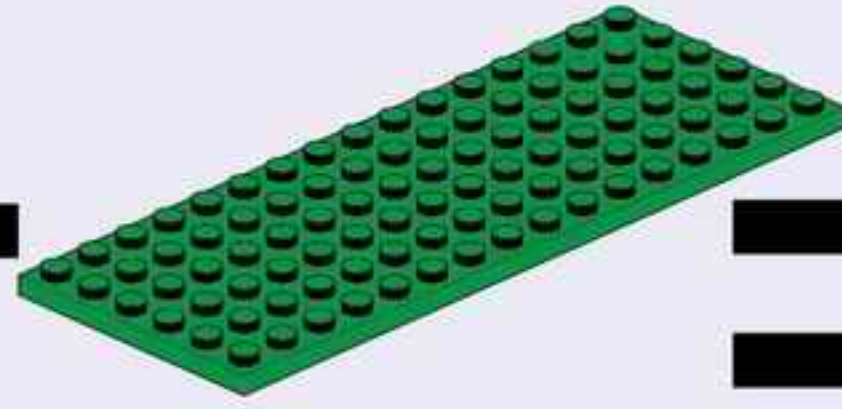

2610

Ages: 6+

Minifigs: X4

PCS: 587

Princess Leah

Leah's Birthday Party

+

=