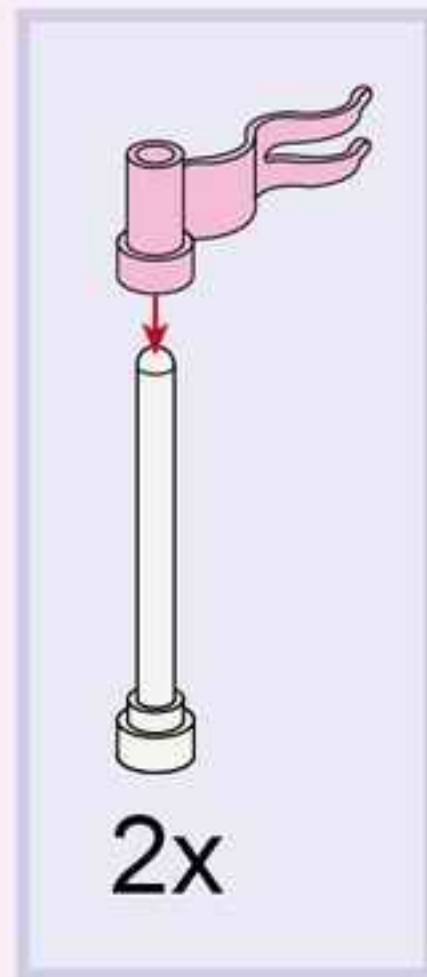

27

2x  2x  2x 
2x  2x  2x 

 
2x

29

- 3x 
- 3x 
- 1x 
- 2x 
- 2x 
- 1x 
- 2x 
- 3x 

- 4x
- 4x
- 2x
- 1x

31

2x

2x

2x

2x

5x

1x

1x

- 1x [1x 1-hole white brick]
- 1x [1x 2-hole white brick]
- 3x [1x 2-hole white brick with 2 studs]
- 1x [1x 1-hole white wedge]
- 4x [1x 2-hole white brick]

- 1x Yellow 1x2 Technic Brick with 2 holes
- 1x White 1x1 Technic Brick
- 1x White 1x2 Technic Brick with 2 holes
- 1x White Technic Wedge
- 2x Yellow Technic Pin
- 2x Yellow Wing
- 2x Yellow Curved Technic Beam with 5 holes

36

37

38

39

43

1x

2610

Princess Leah