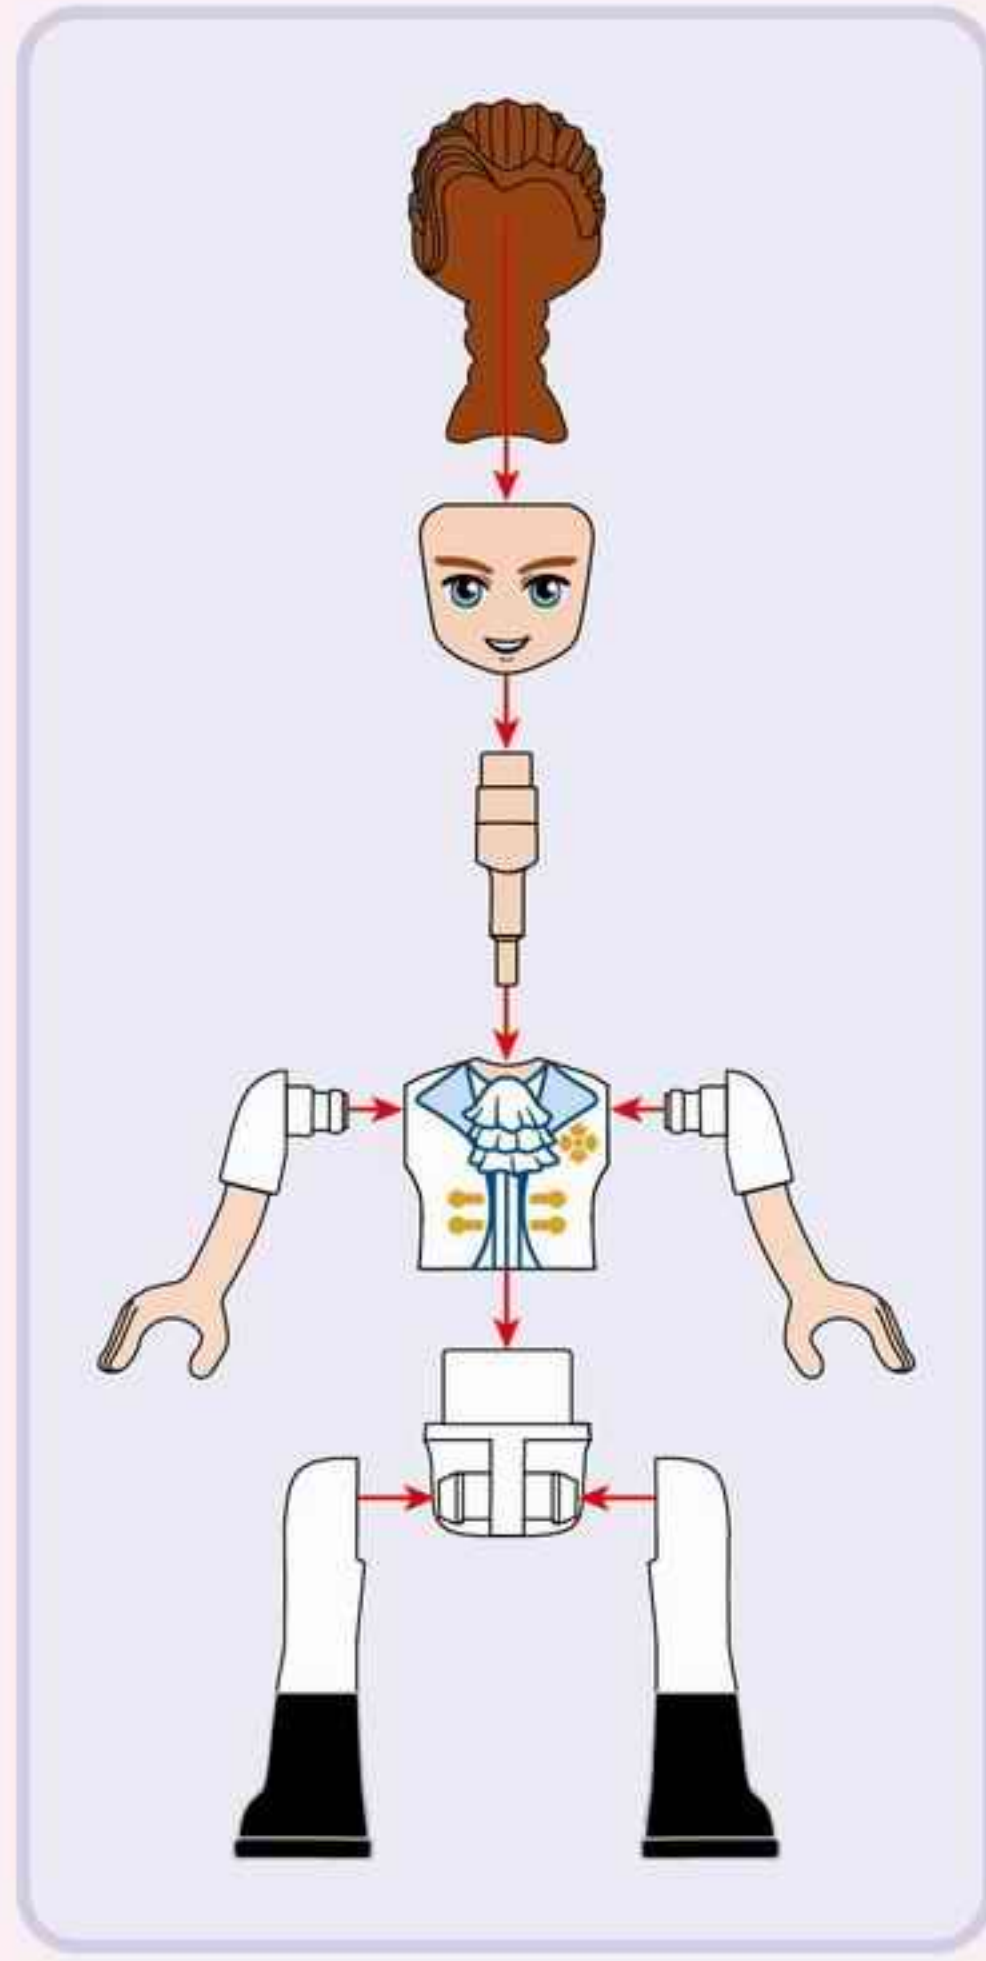

拆件器使用方法, 仅为示例

Usage of Brick Separator, Just for the sample