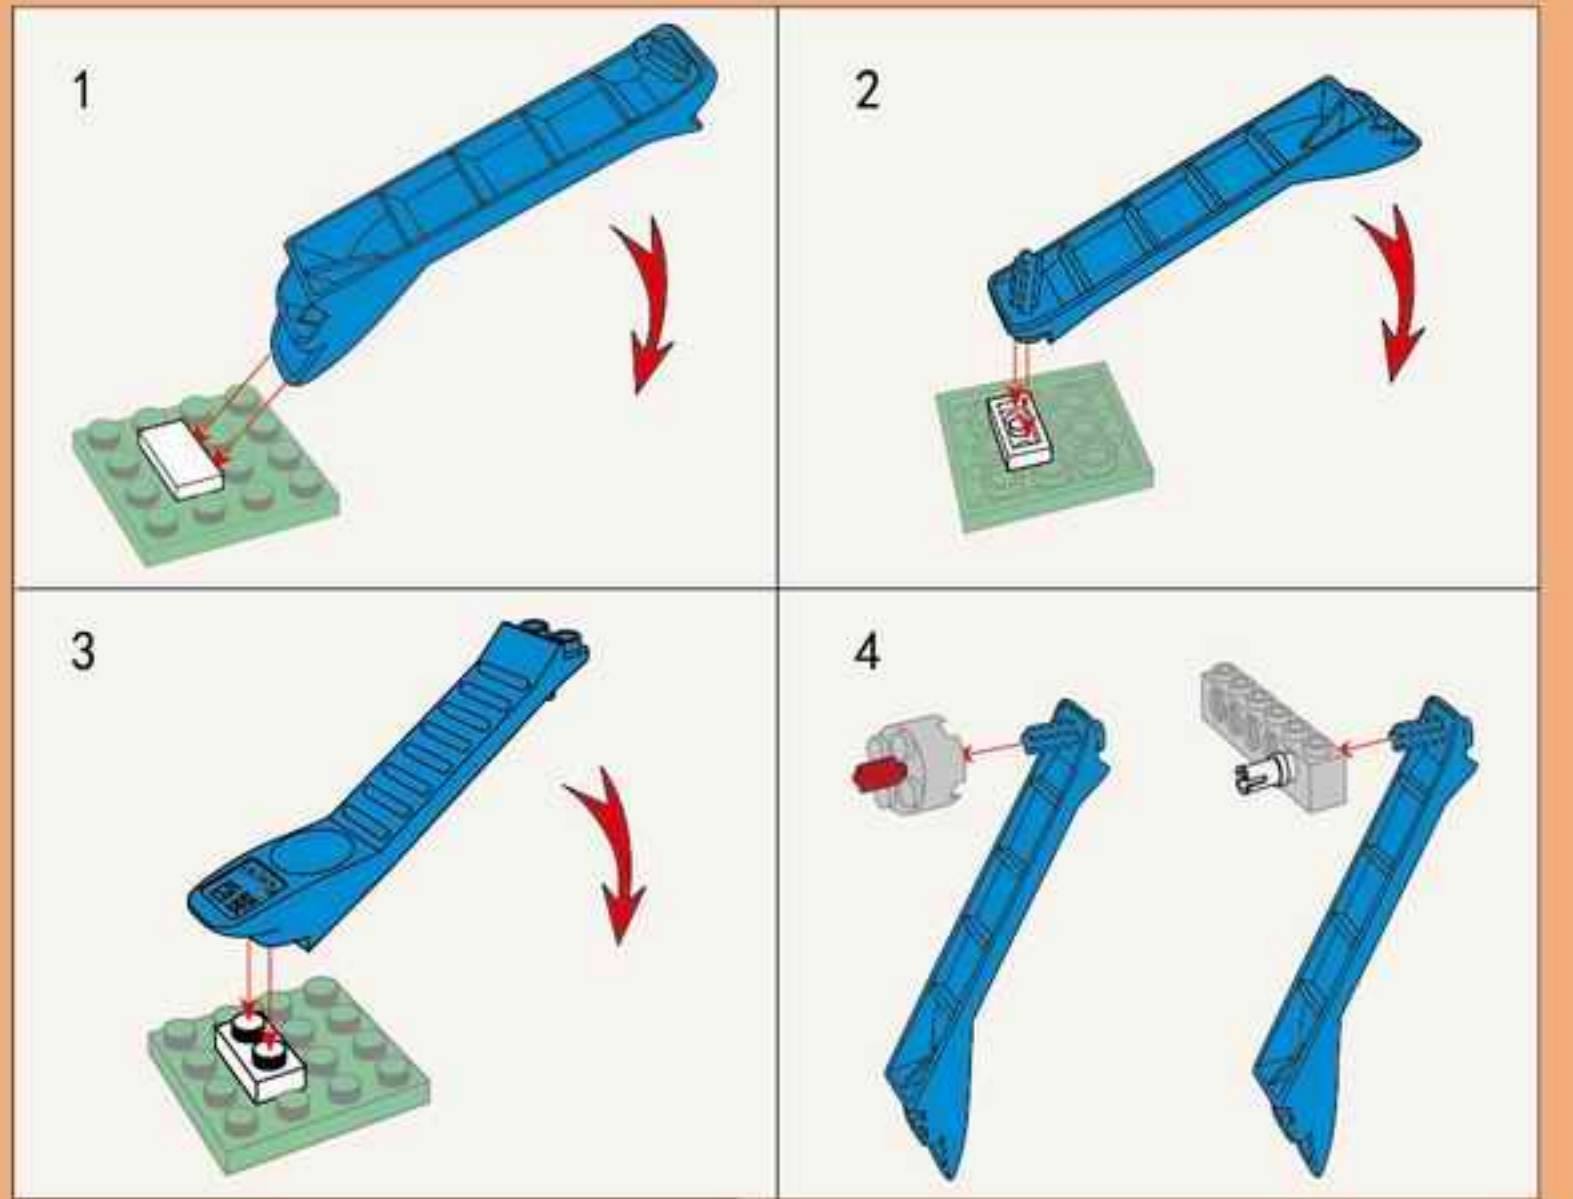

拆件器使用方法, 仅为示例

Usage of Brick Separator, Just for the sample