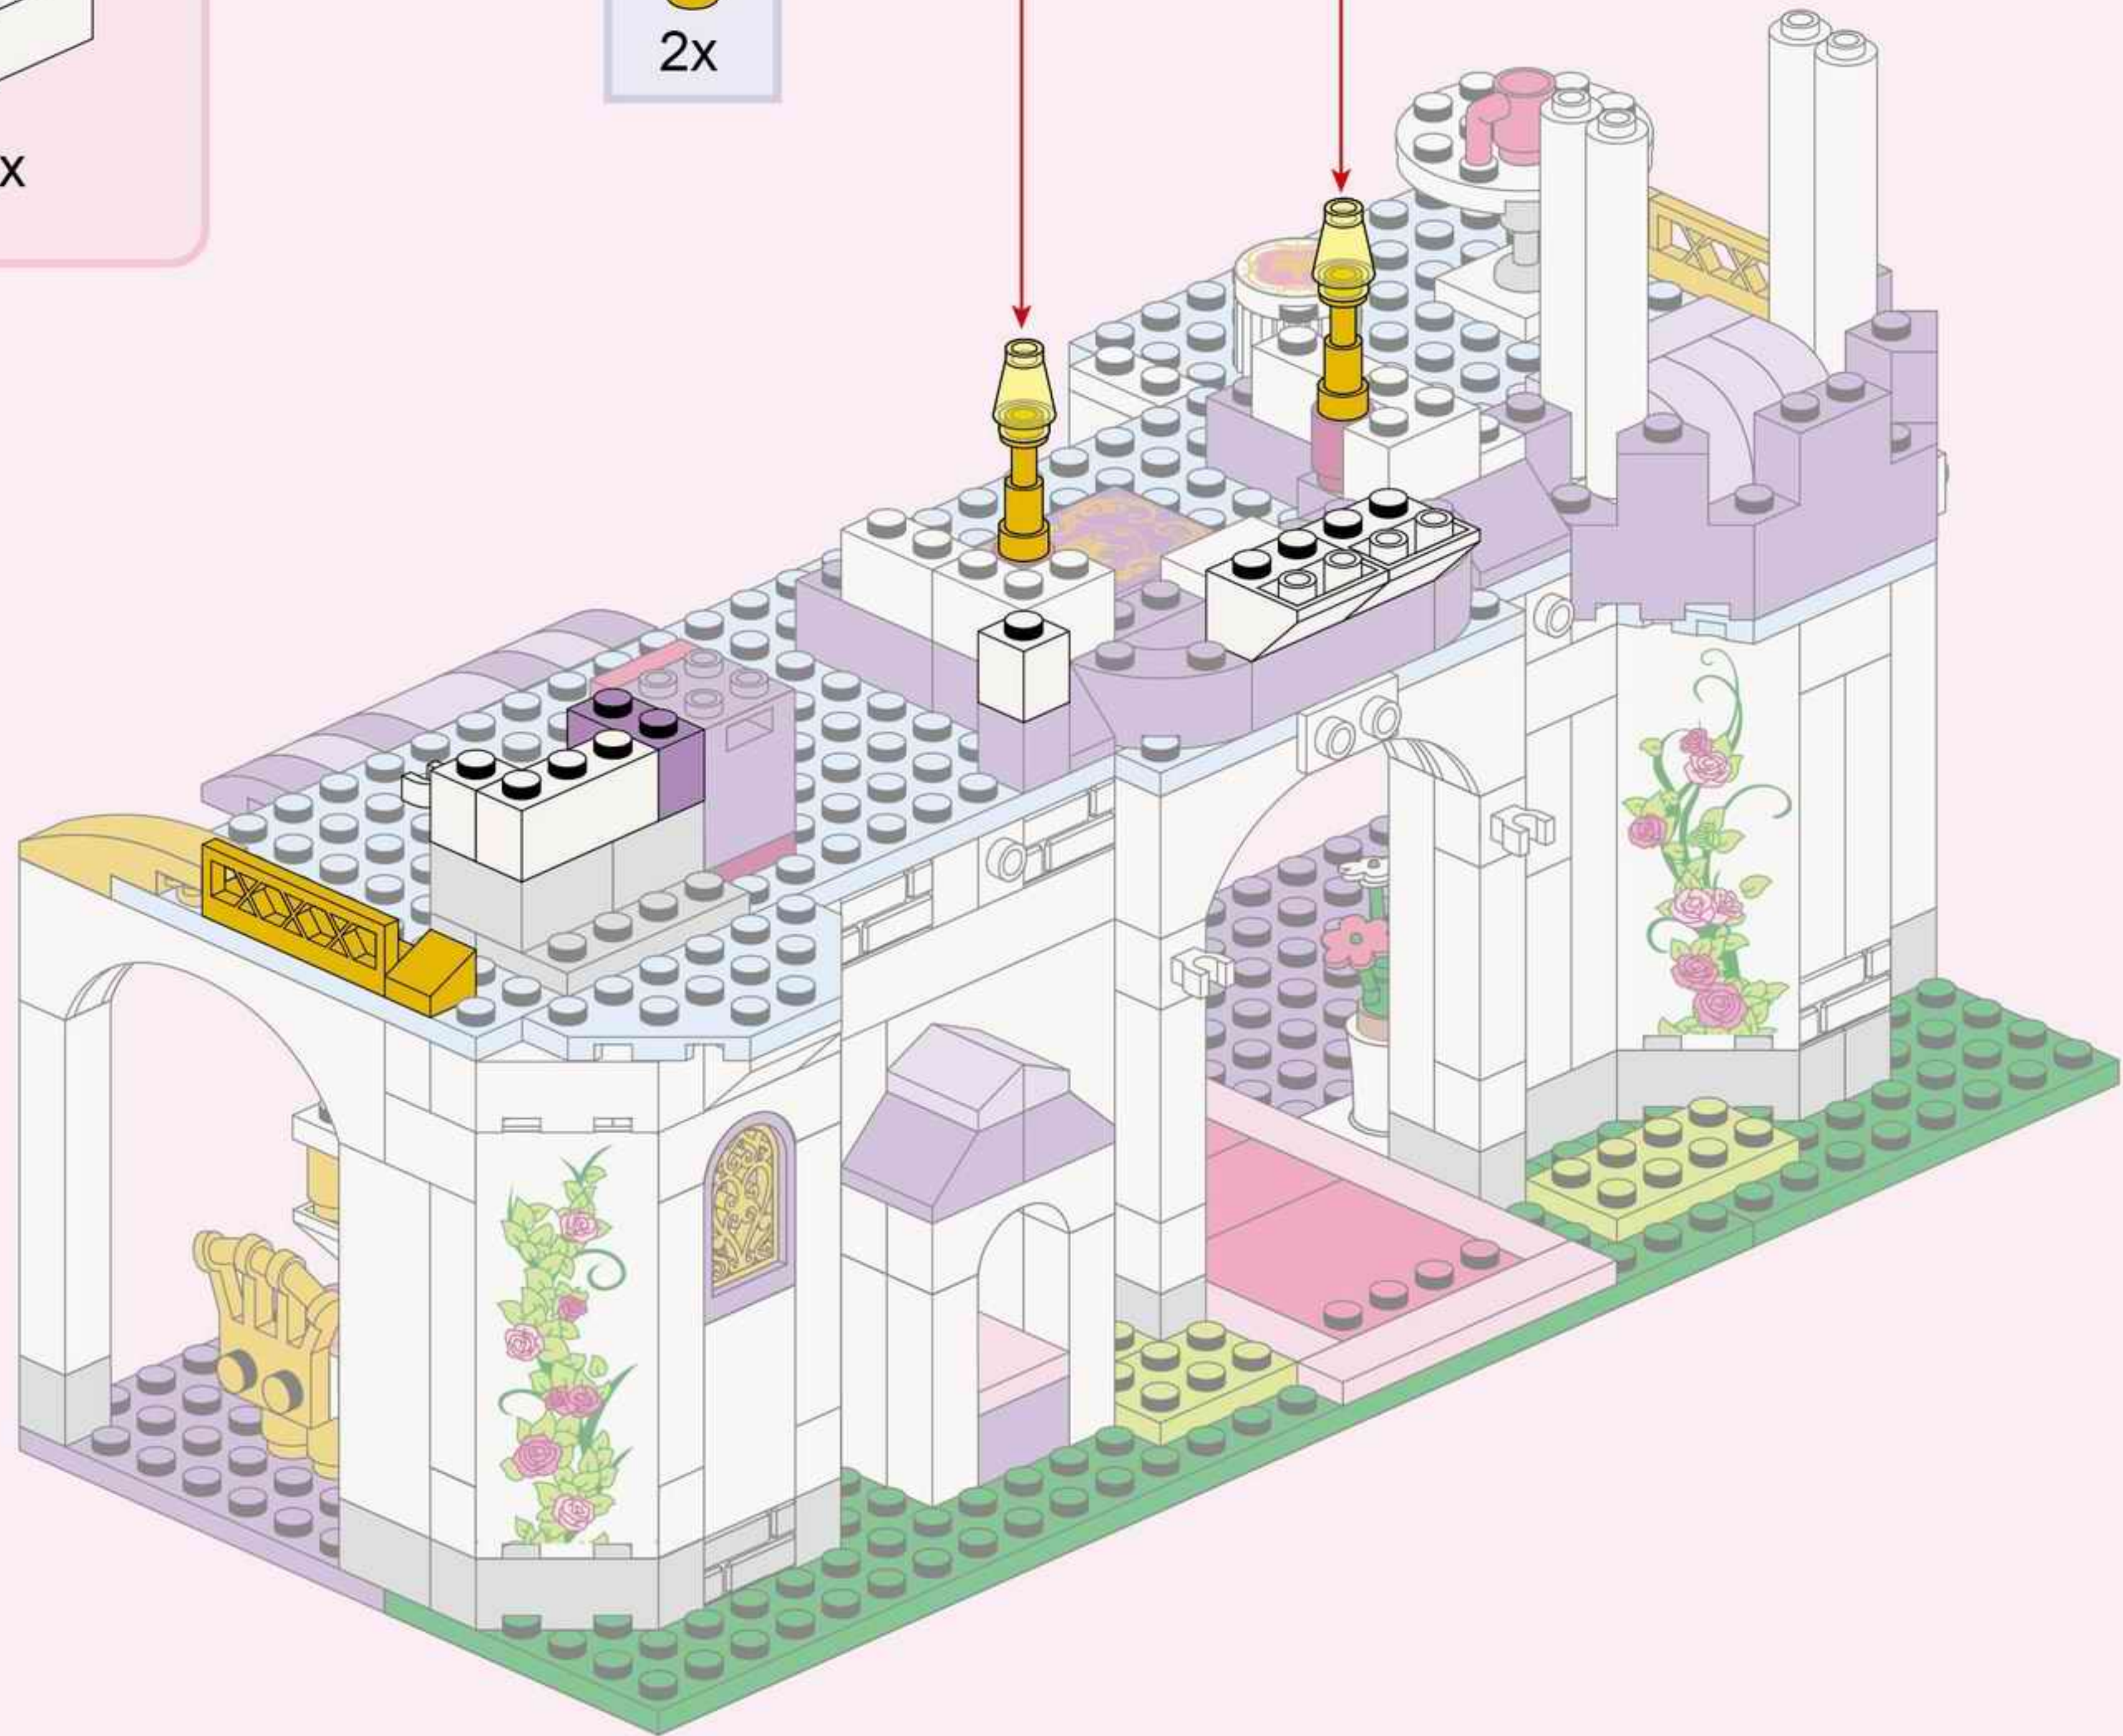

26

- 1x (pink flower)
- 2x (yellow 2-way connector)
- 1x (grey 1x2 brick)
- 1x (white 1x2 plate)
- 8x (white axle)
- 1x (purple 1x2 brick with axle)
- 1x (grey 1x4 plate)
- 2x (white 1x2 brick)
- 1x (white 1x2 brick with axle)
- 1x (yellow 1x4 beam)