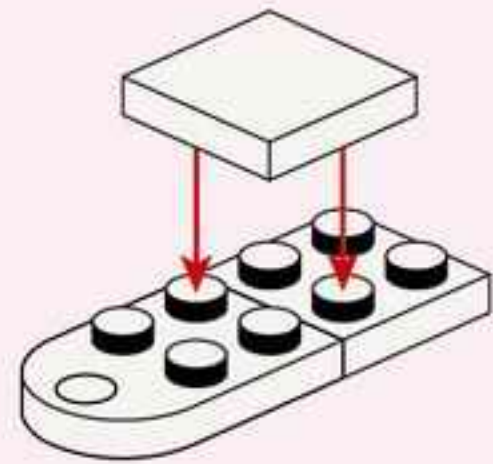

2610

Ages: 6+

Minifigs: X4

PCS: 587

Princess Leah

Leah's Birthday Party

+

=

拆件器使用方法, 仅为示例

Usage of Brick Separator, Just for the sample

1

6x16

1x

1x

2

1x