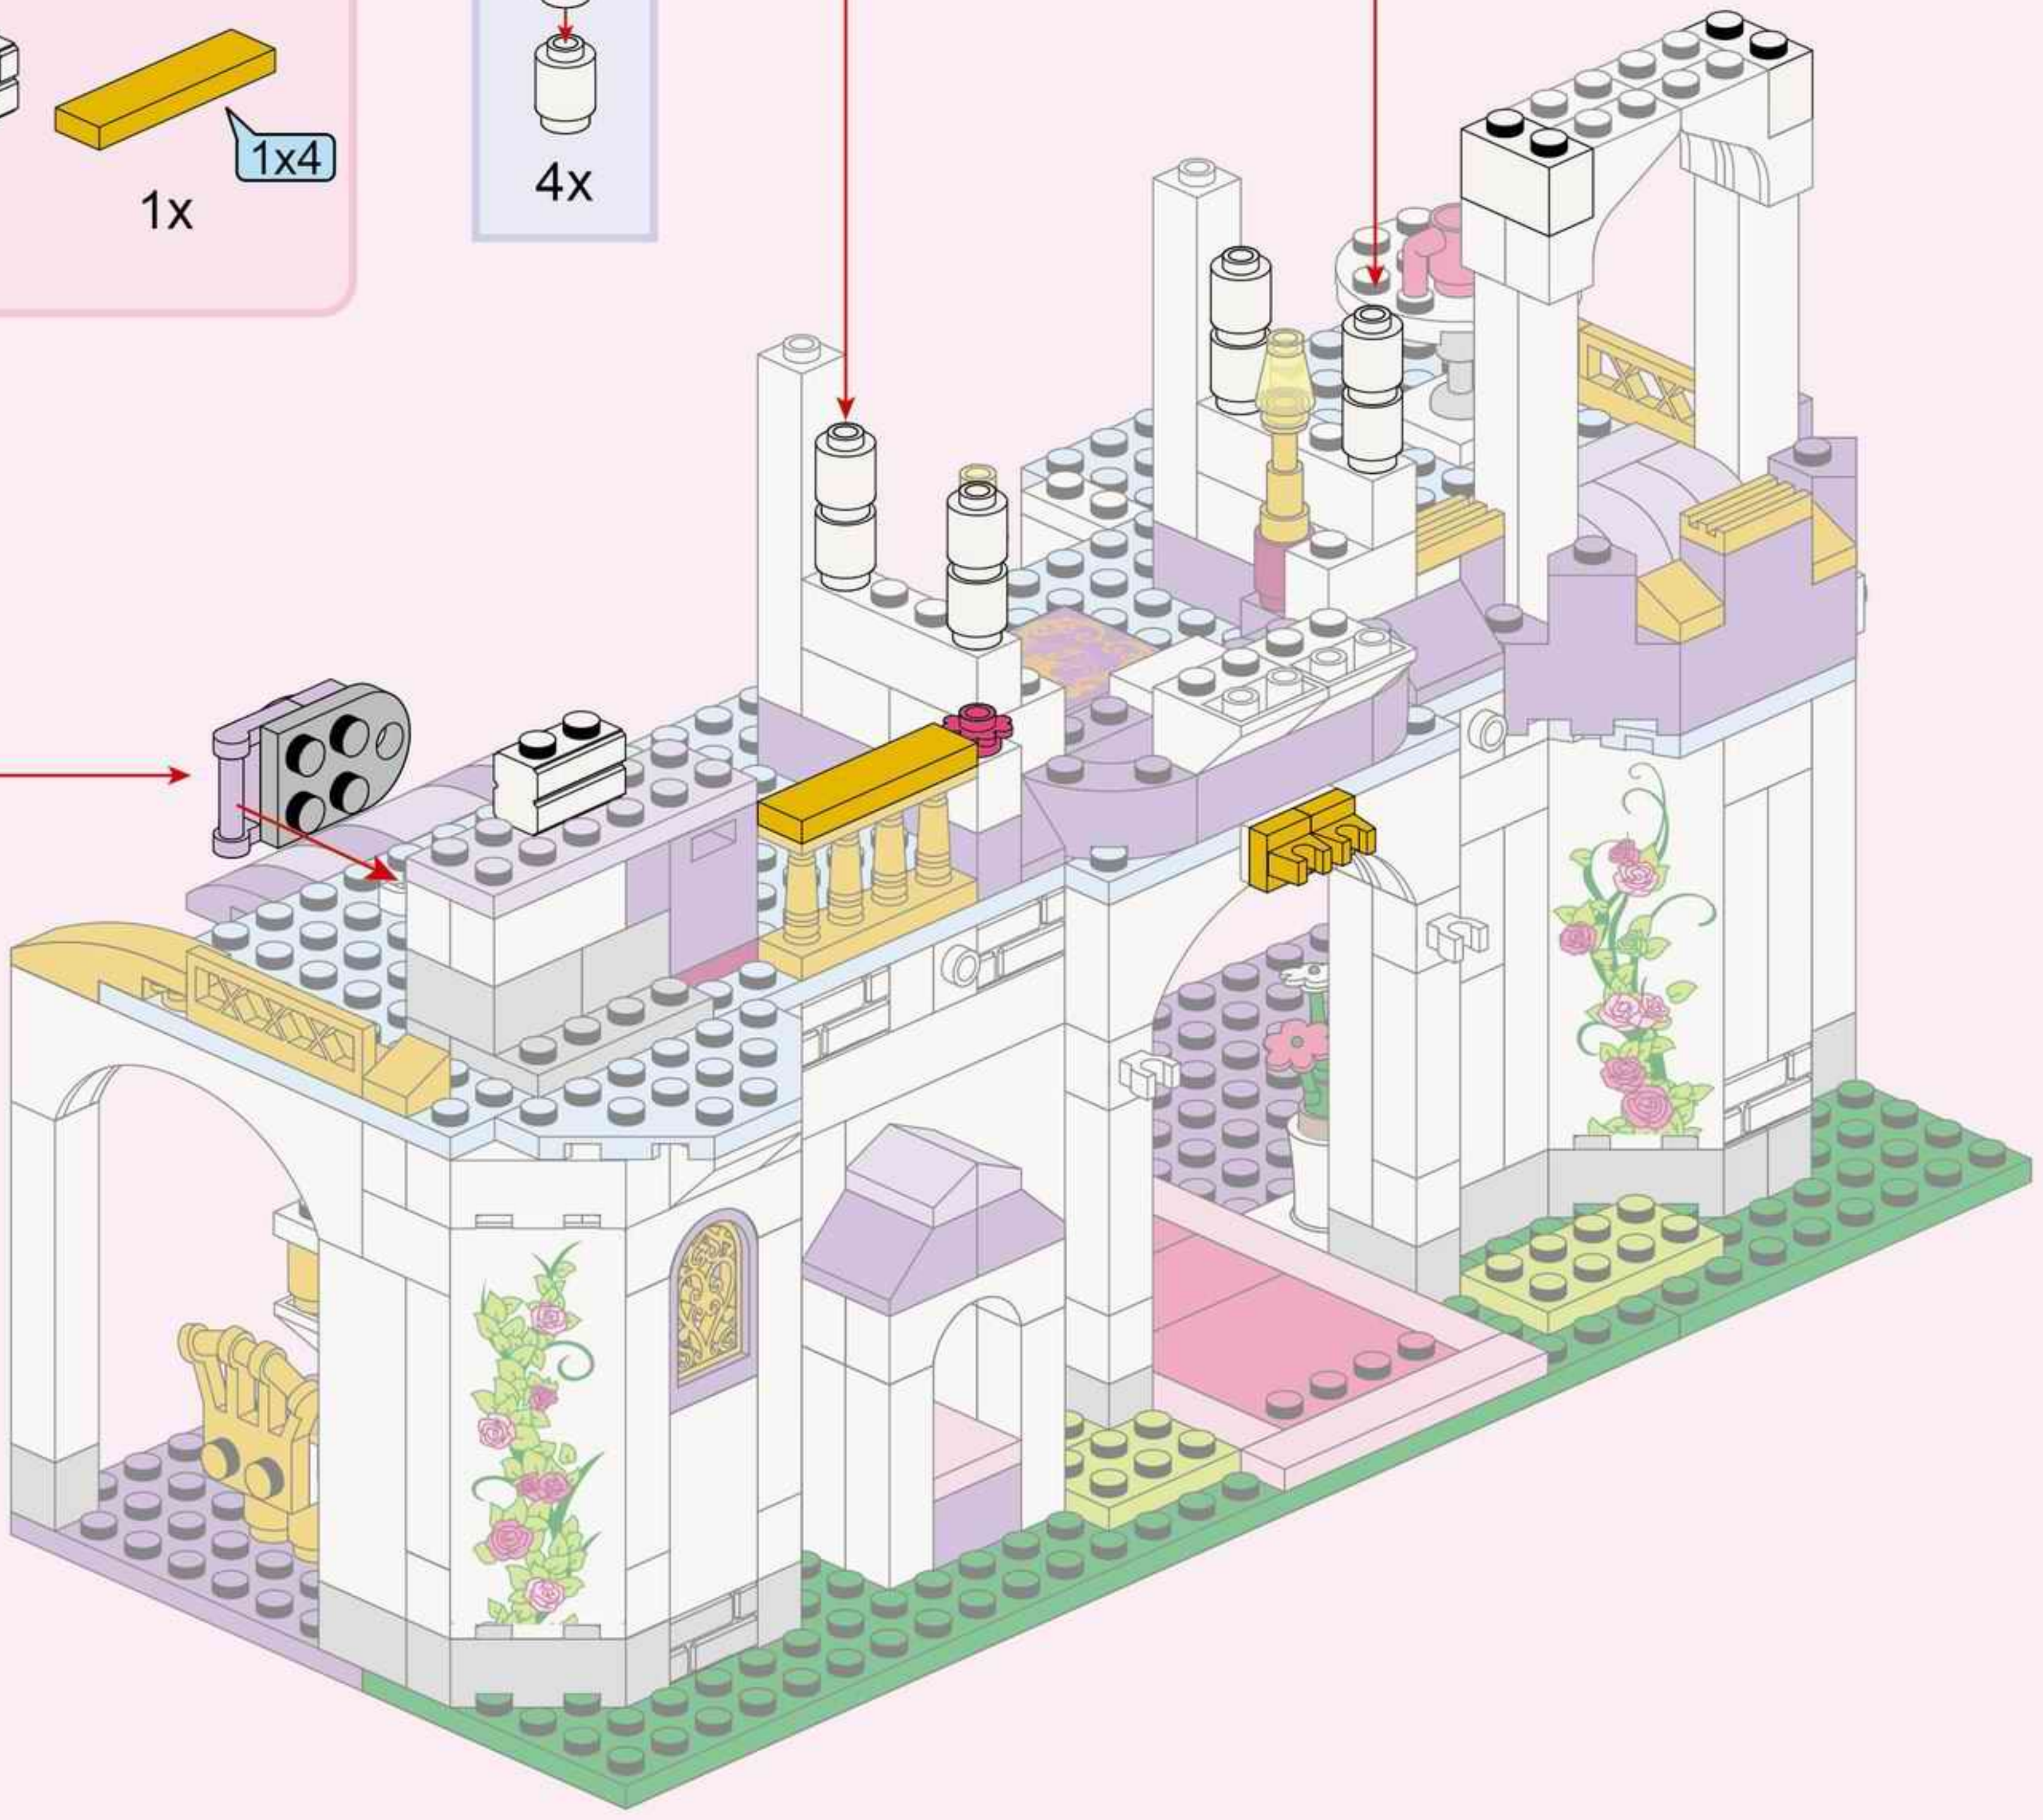

26

- 1x (pink flower)
- 2x (yellow 2-way connector)
- 1x (grey 1x2 brick)
- 1x (white 1x2 plate)
- 8x (white axle)
- 1x (purple 1x2 brick with axle)
- 1x (grey 1x4 plate)
- 2x (white 1x2 brick)
- 1x (white 1x2 brick with axle)
- 1x (yellow 1x4 beam)