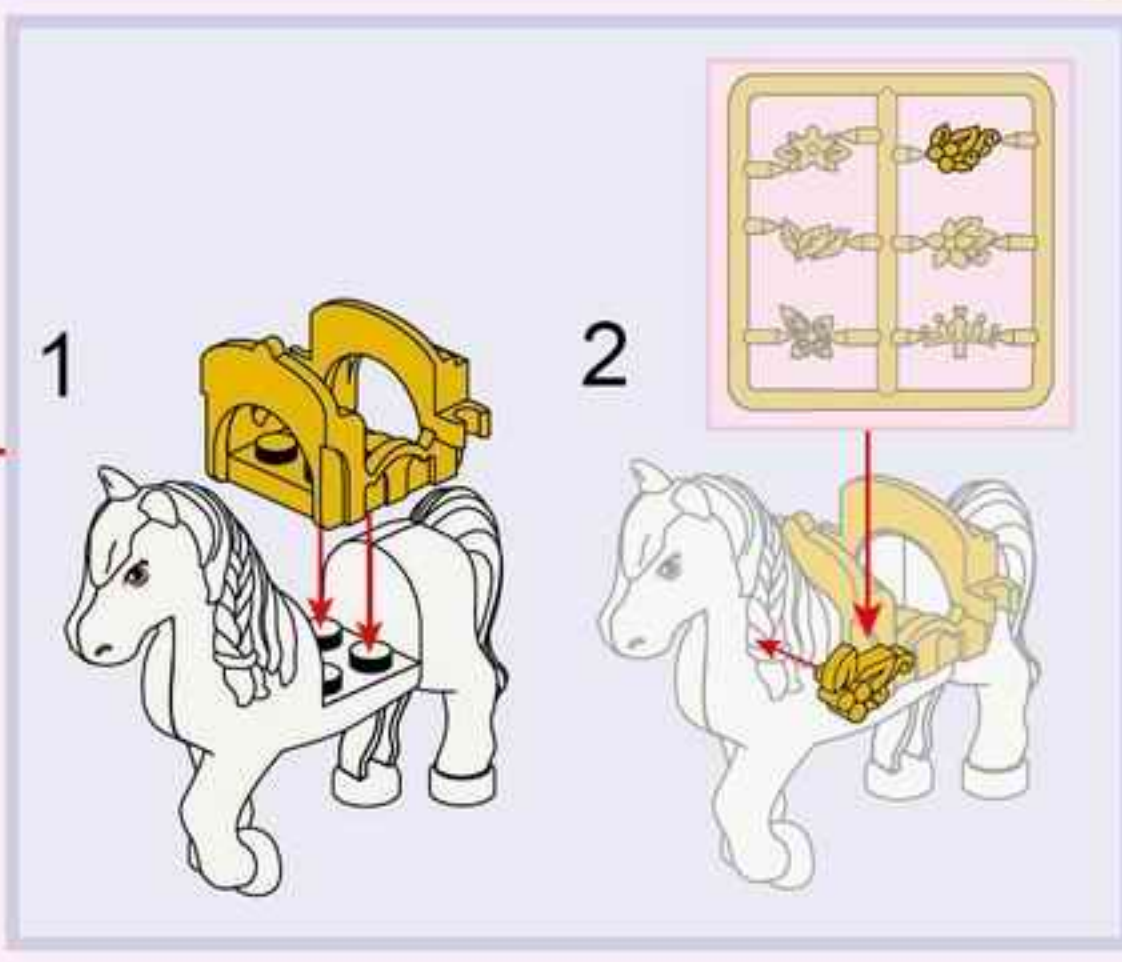

2610

Ages: 6+

Minifigs: X4

PCS: 587

Princess Leah

Leah's Birthday Party

+

=

拆件器使用方法, 仅为示例

Usage of Brick Separator, Just for the sample

1

6x16

1x

1x

2

1x