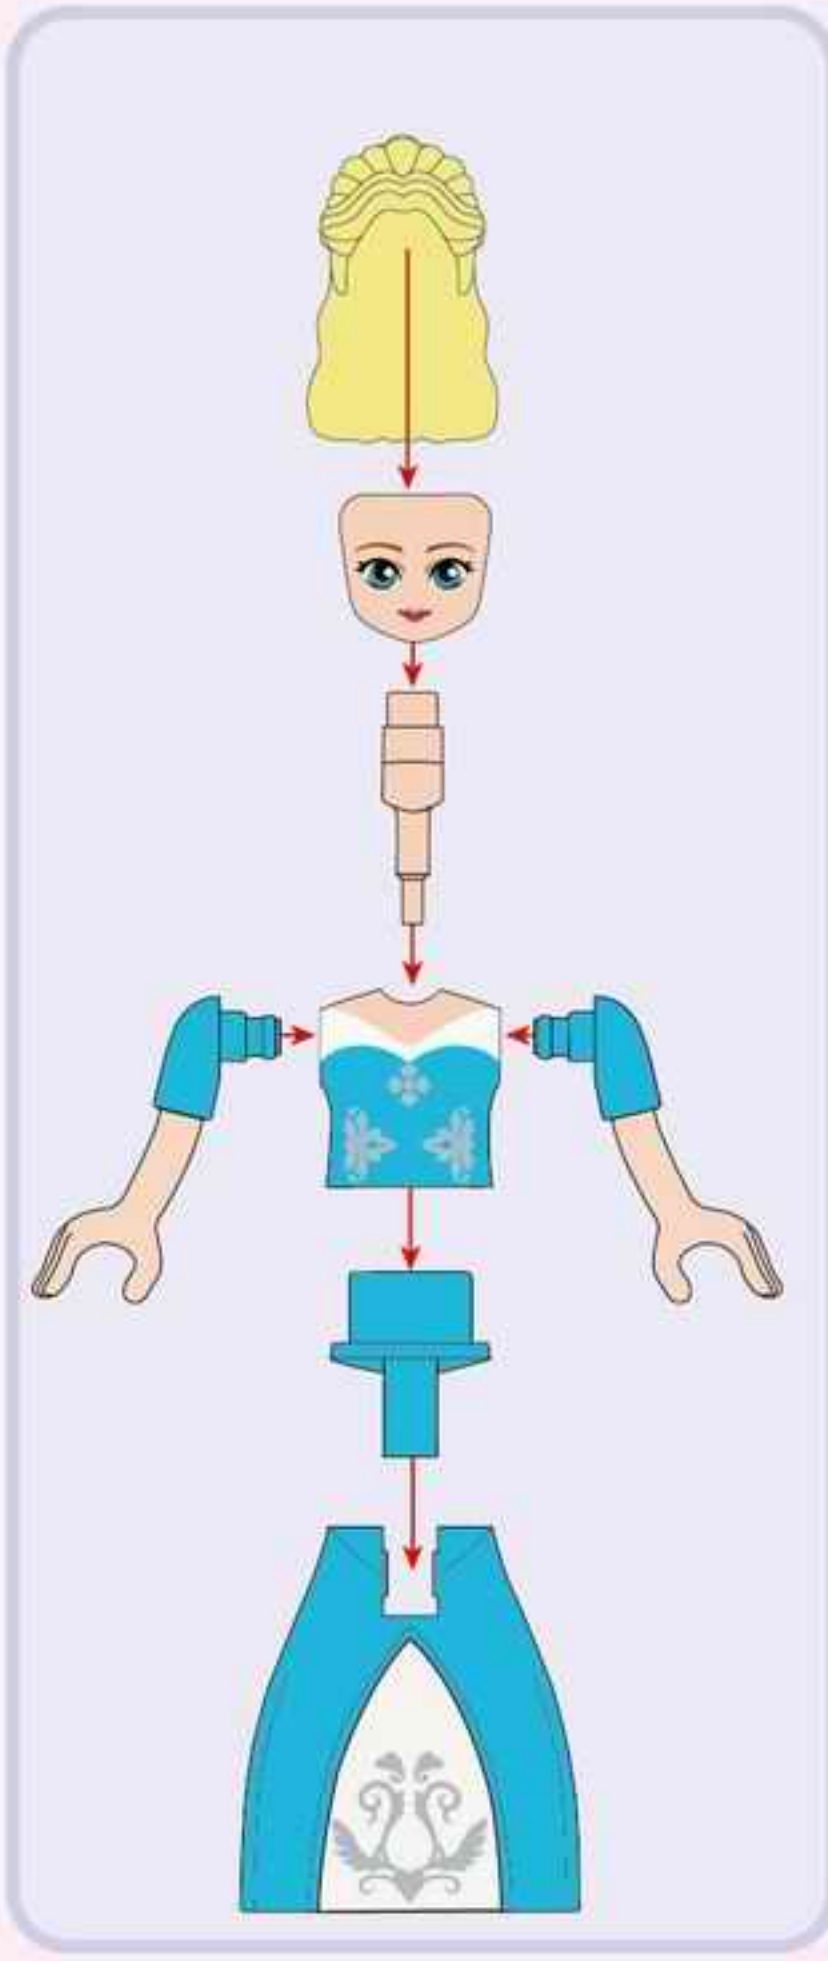

拆件器使用方法, 仅为示例

Usage of Brick Separator, Just for the sample