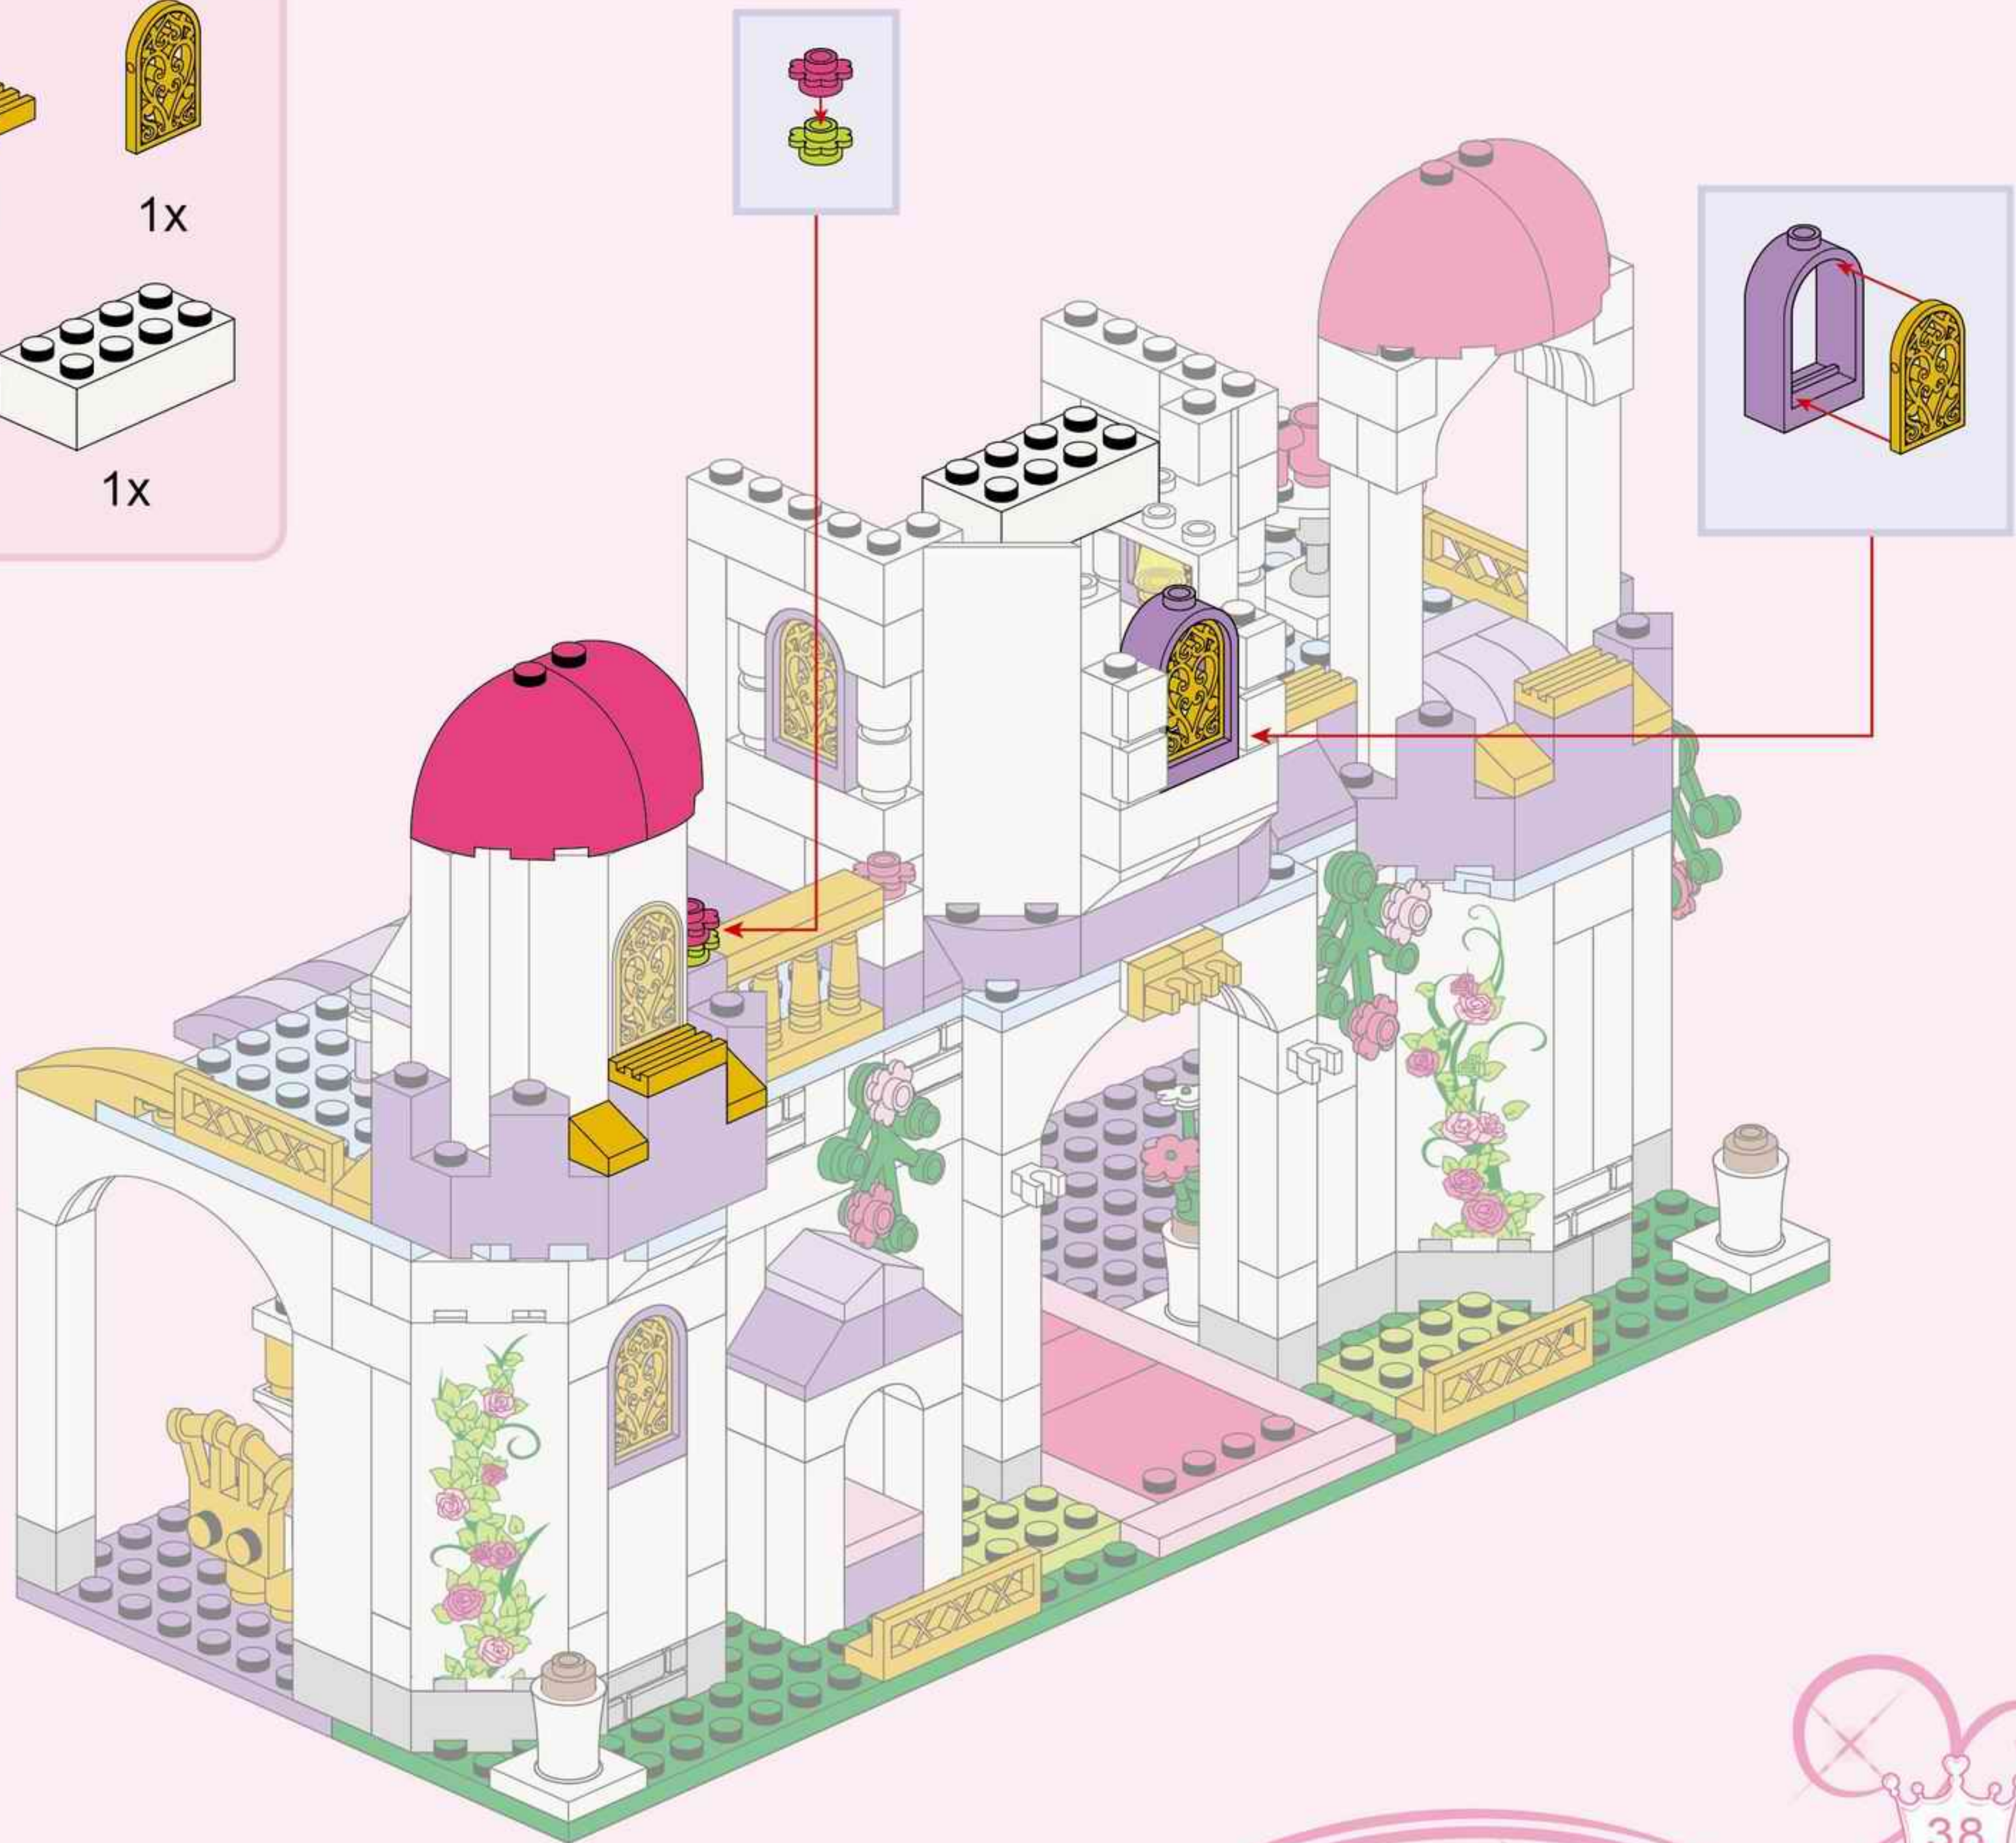

26

- 1x (pink flower)
- 2x (yellow 2-way connector)
- 1x (grey 1x2 brick)
- 1x (white 1x2 plate)
- 8x (white axle)
- 1x (purple 1x2 brick with axle)
- 1x (grey 1x4 plate)
- 2x (white 1x2 brick)
- 1x (white 1x2 brick with axle)
- 1x (yellow 1x4 beam)

27

2x  2x  2x 
2x  2x  2x 

 
2x

29

- 3x 
- 3x 
- 1x 
- 2x 
- 2x 
- 1x 
- 2x 
- 3x 

- 4x
- 4x
- 2x
- 1x

31

2x