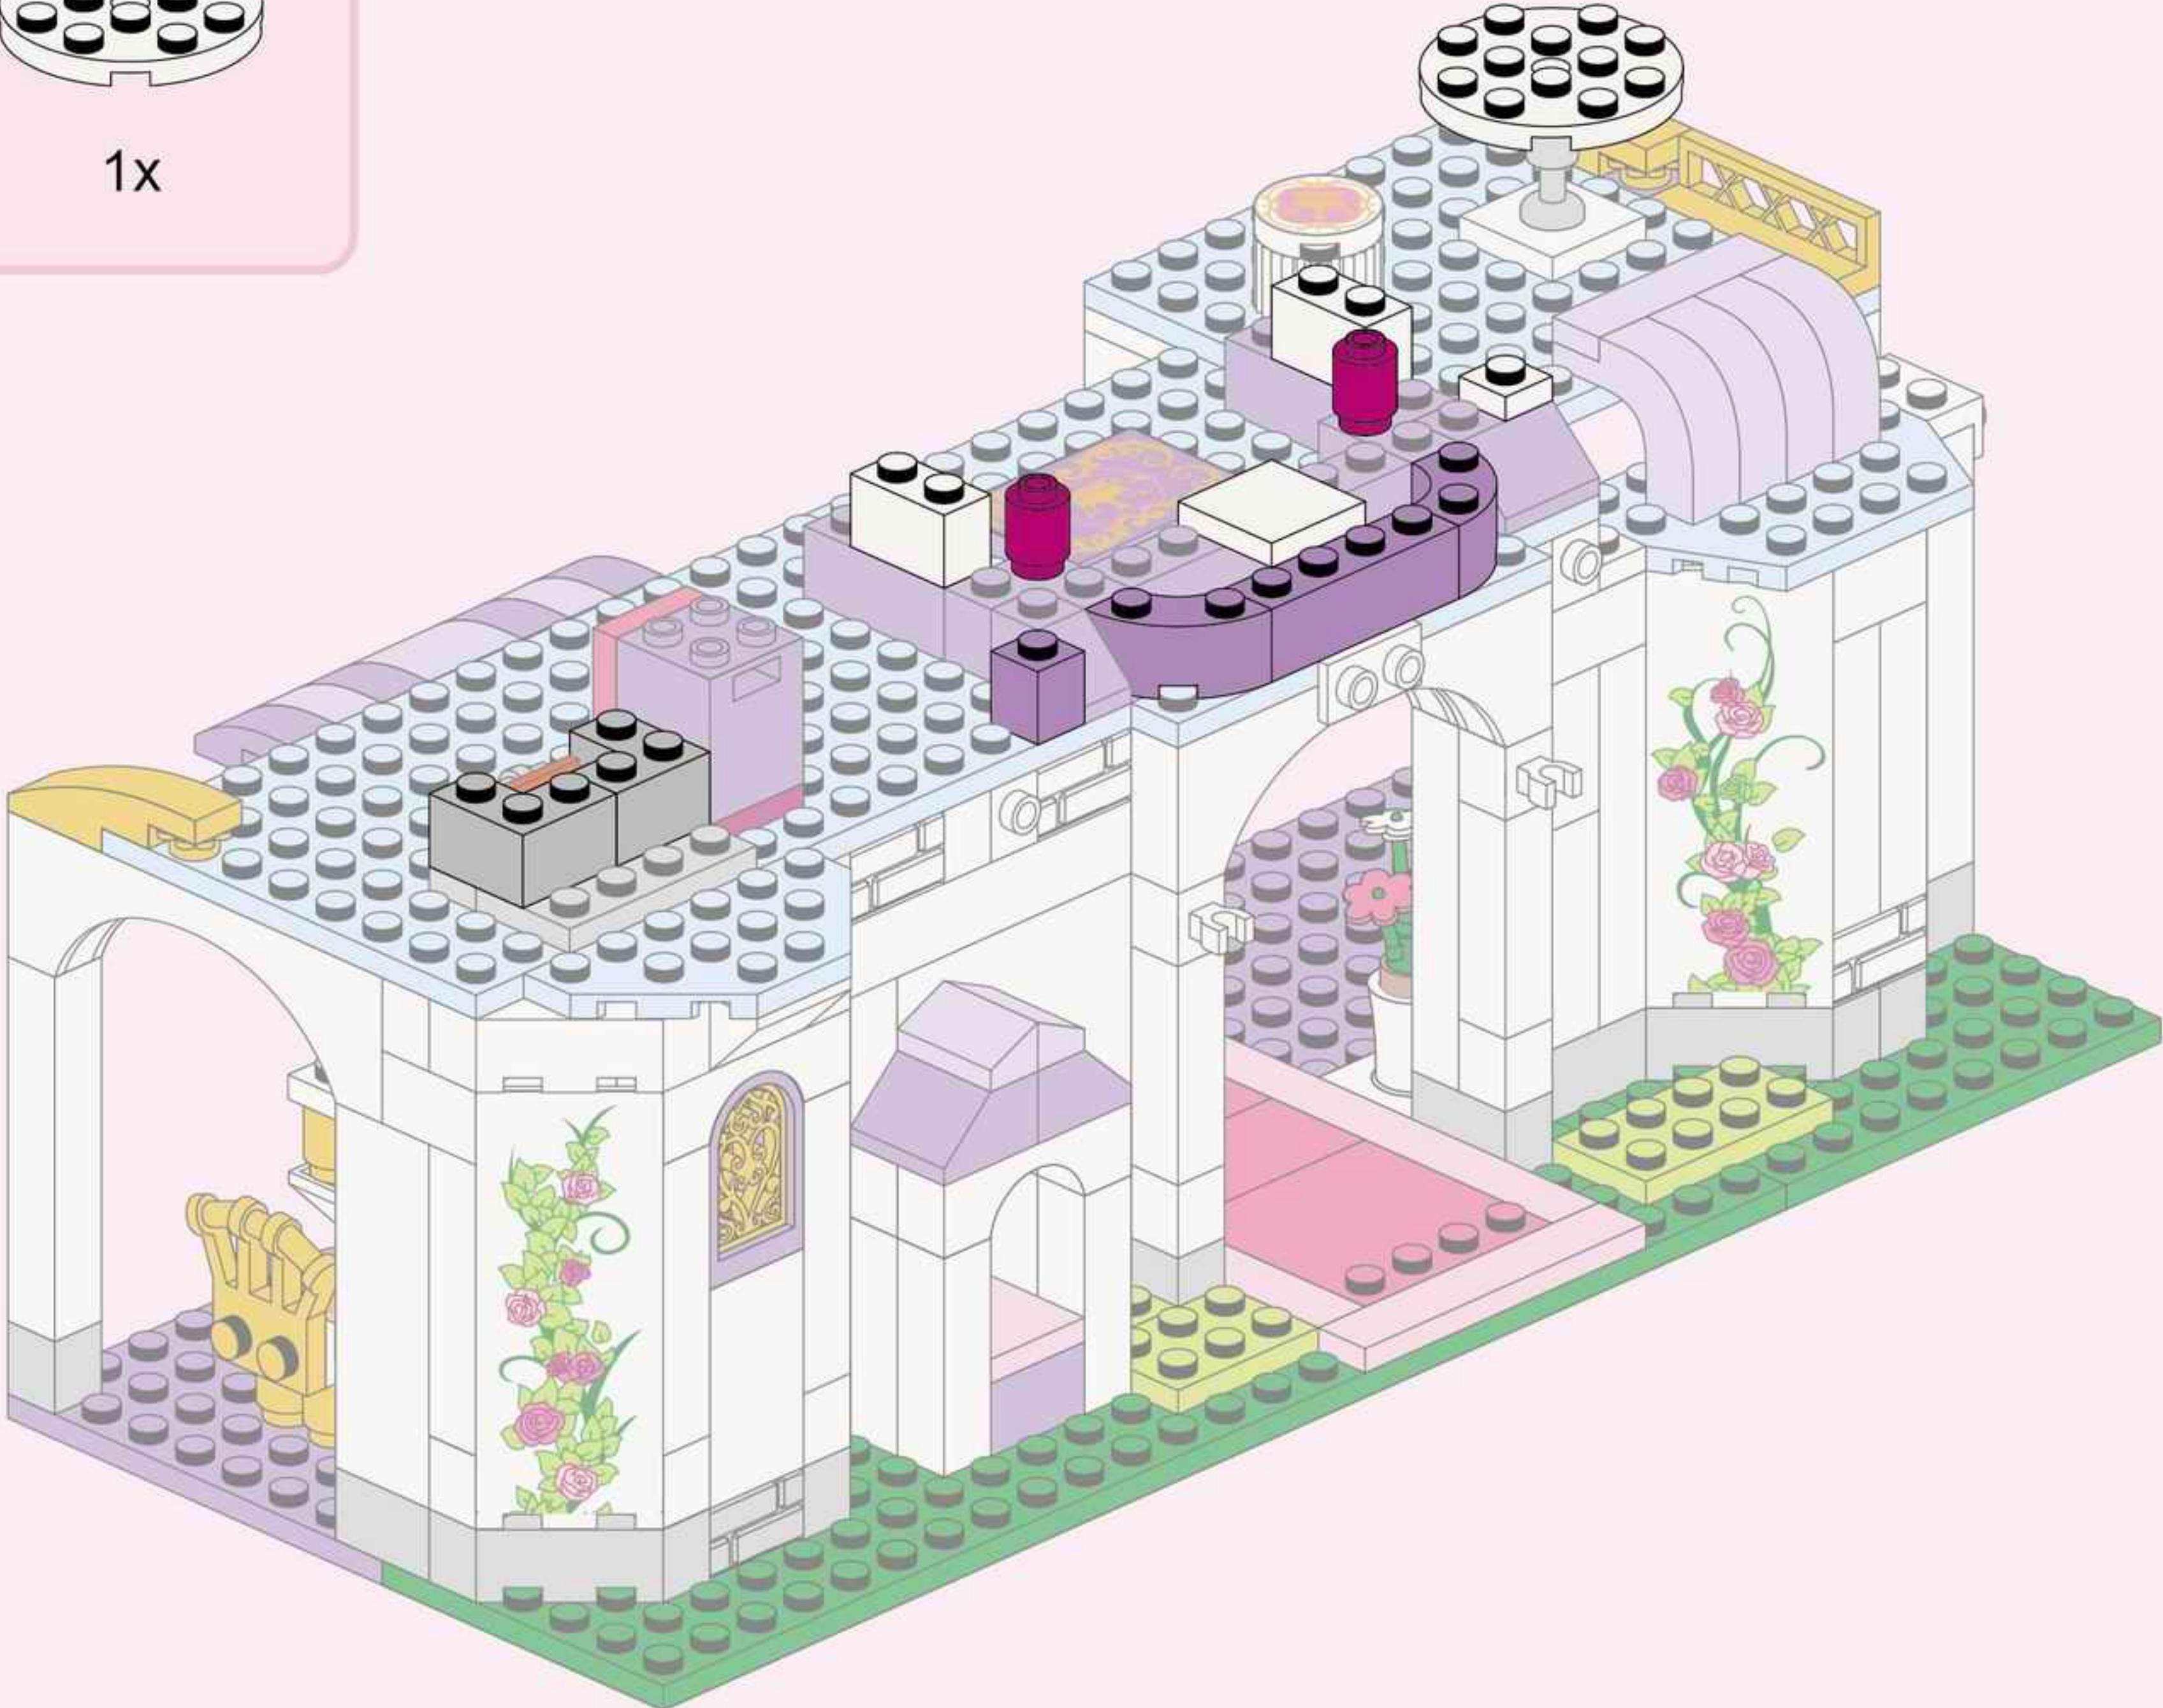

- 1x
- 2x
- 1x
- 1x
- 2x
- 2x
- 2x
- 1x
- 1x