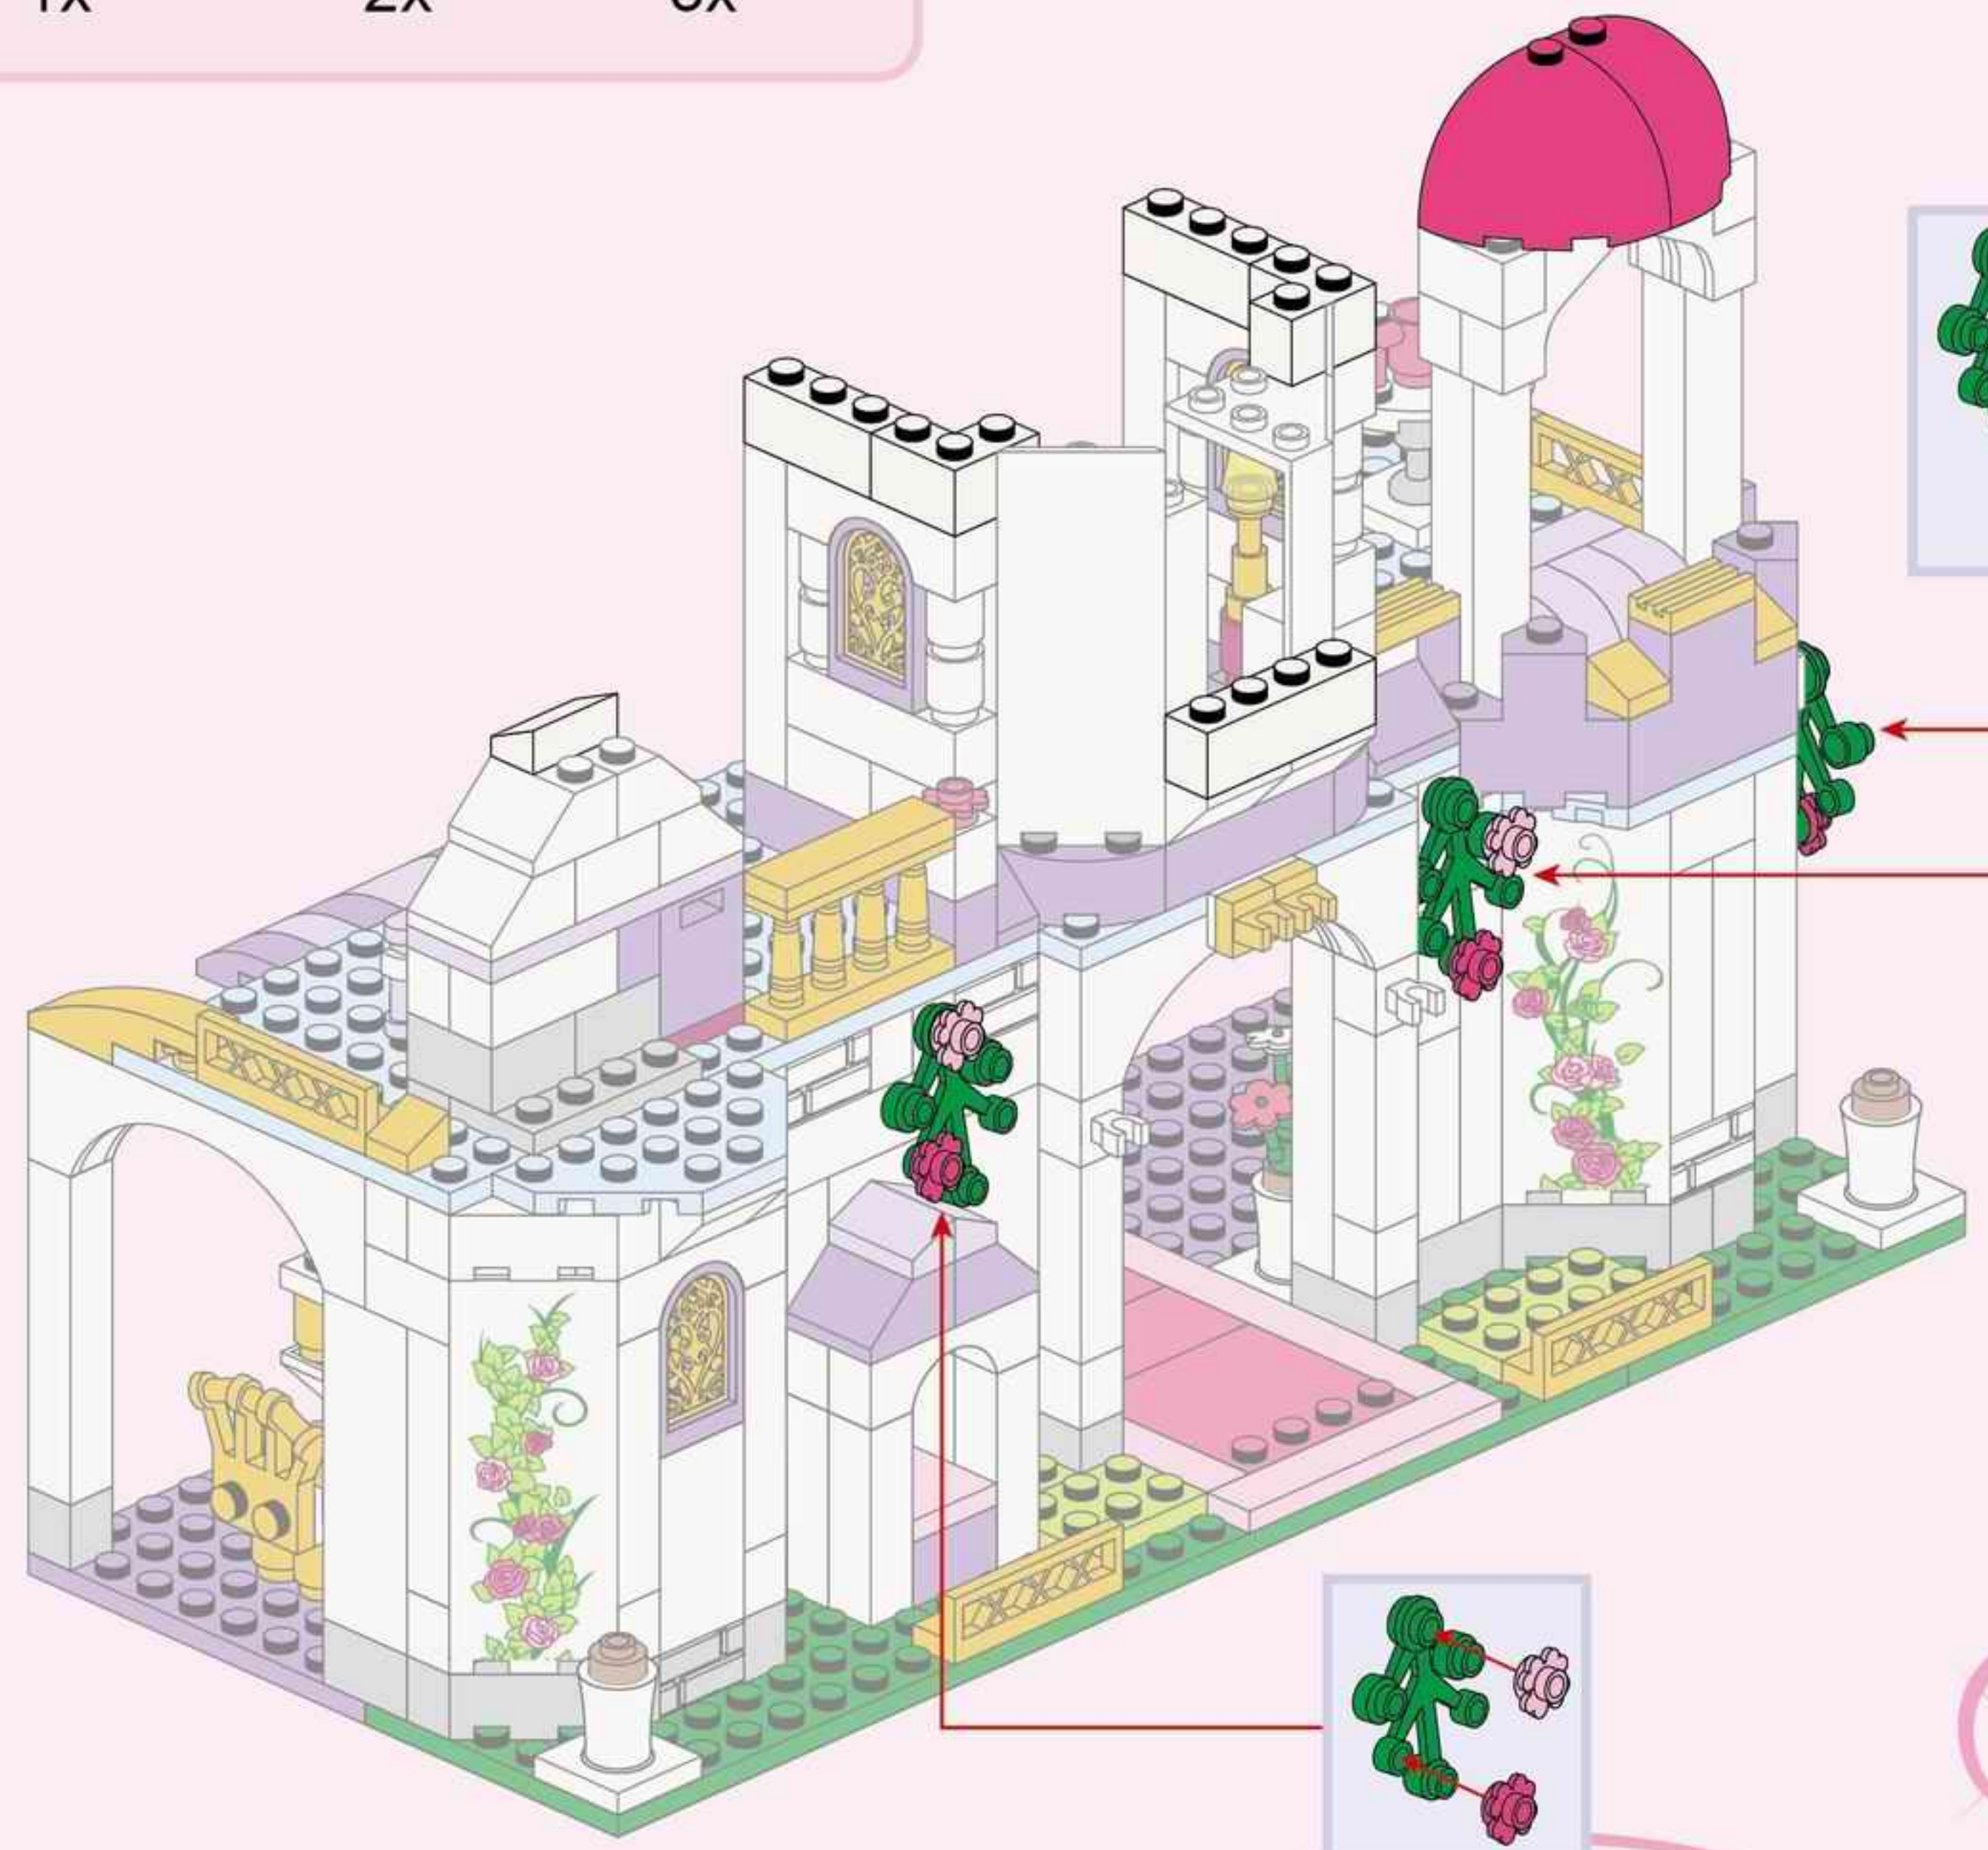

26

- 1x (pink flower)
- 2x (yellow 2-way connector)
- 1x (grey 1x2 brick)
- 1x (white 1x2 plate)
- 8x (white axle)
- 1x (purple 1x2 brick with axle)
- 1x (grey 1x4 plate)
- 2x (white 1x2 brick)
- 1x (white 1x2 brick with axle)
- 1x (yellow 1x4 beam)

27

2x  2x  2x 
2x  2x  2x 

 
2x

29

- 3x 
- 3x 
- 1x 
- 2x 
- 2x 
- 1x 
- 2x 
- 3x 

- 4x
- 4x
- 2x
- 1x

31

2x

2601 Leah's Bedchamber

2602 Rose Corridor

2603 Chansons Bakery

2604 Rainbow Windmill

2605 Violet Carriage

2606 Genius Tailor's

2607 Lakeside Party

2608 Royal Library